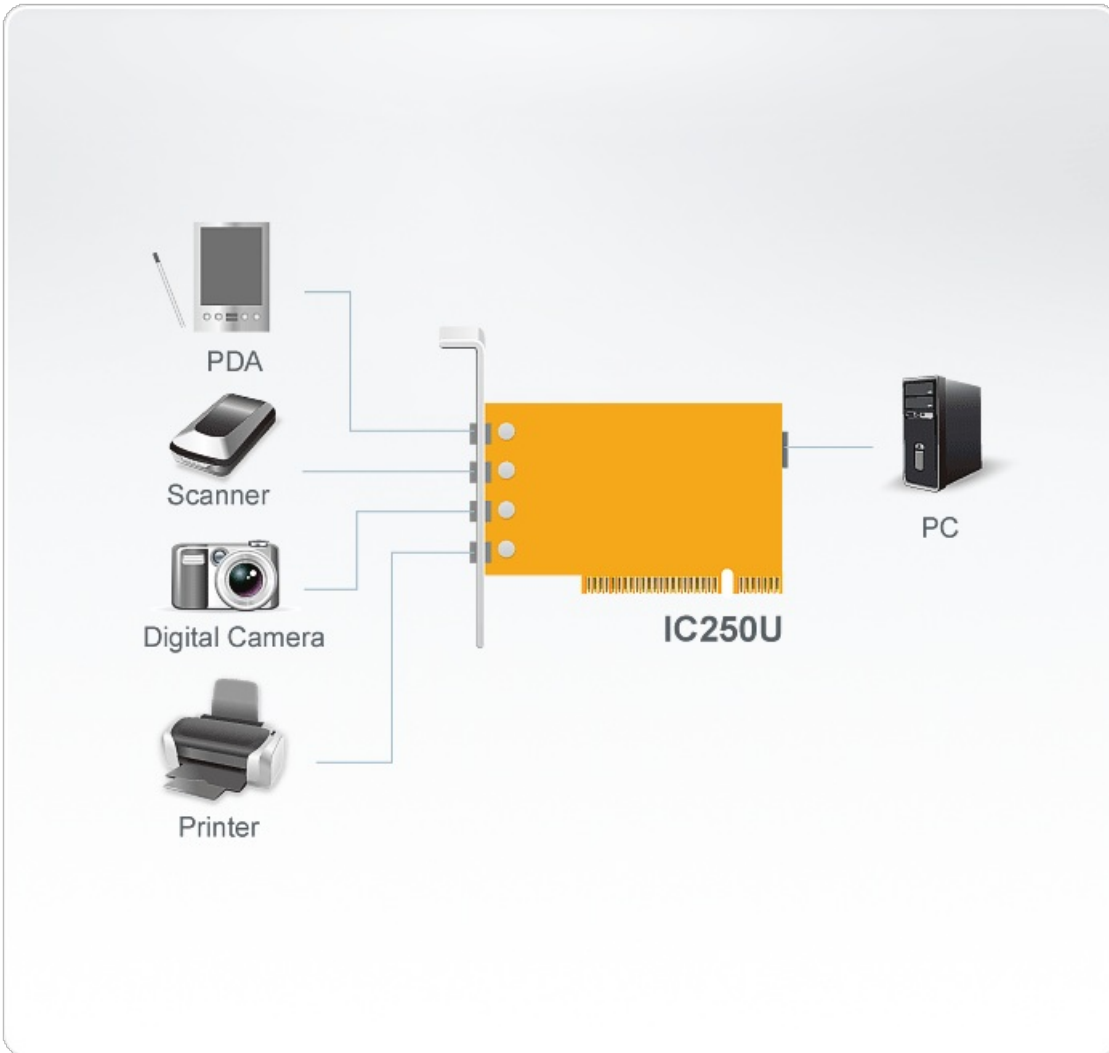

Diagram

ATEN International Co., Ltd.

3F., No.125, Sec. 2, Datong Rd., Sijhih District., New Taipei City 221, Taiwan
Phone: 886-2-8692-6789 Fax: 886-2-8692-6767
www.aten.com E-mail: marketing@aten.com

© Copyright 2015 ATEN® International Co., Ltd.
ATEN and the ATEN logo are trademarks of ATEN International Co., Ltd.
All rights reserved. All other trademarks are the property of their
respective owners.