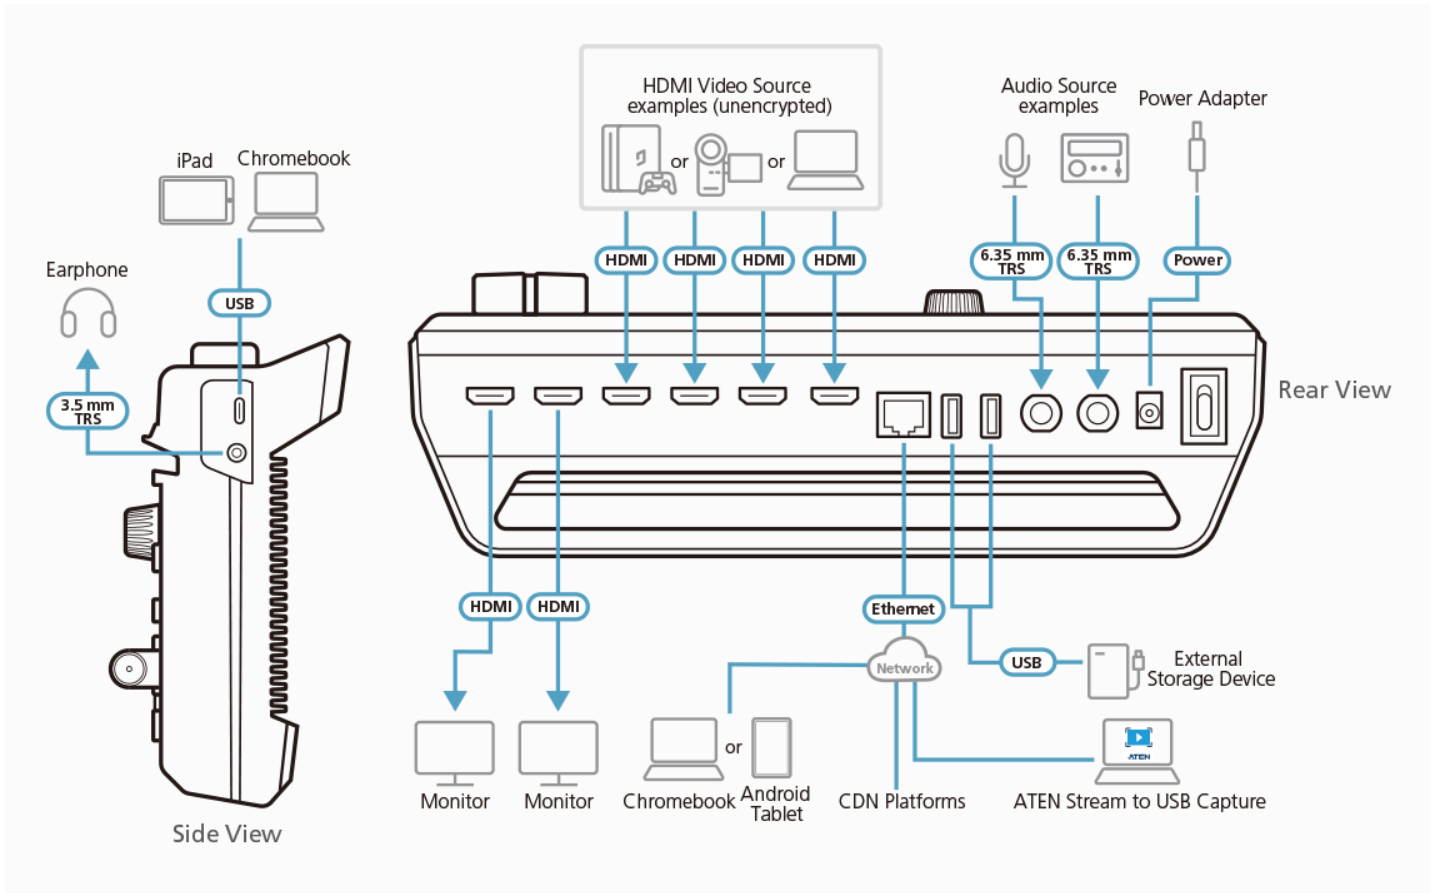

Diagram

ATEN International Co., Ltd.

3F., No.125, Sec. 2, Datong Rd., Sijhih District., New Taipei City 221, Taiwan
Phone: 886-2-8692-6789 Fax: 886-2-8692-6767
www.aten.com E-mail: marketing@aten.com