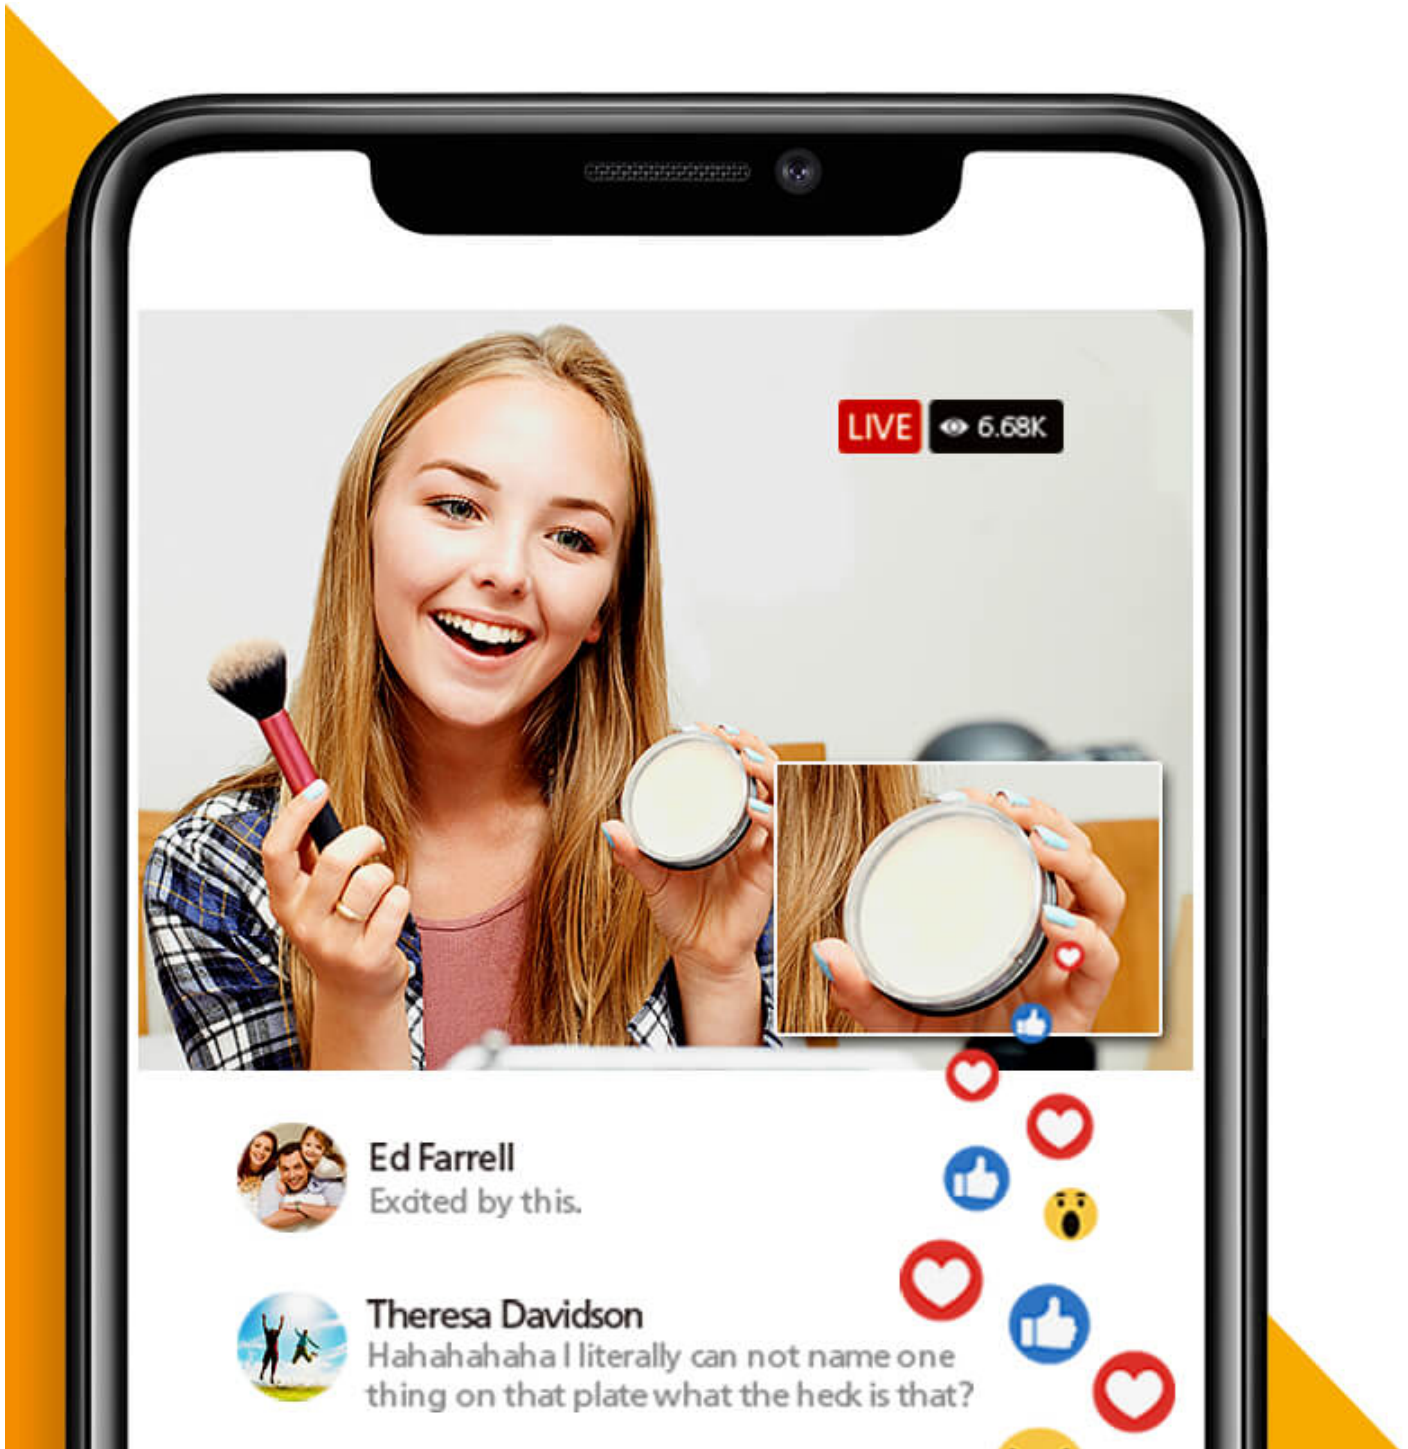

StreamLIVE™ HD

All-in-one Multi-channel AV Mixer

*iPad not included

All-in-one, Made as Simple as Possible

Create a professional, dynamic multi-camera production with the UC9020 StreamLIVE™ HD. It is the simplest, all-in-one TV-quality livestreaming studio that is small in size and big on capability. Everything you need for livestreaming is ready to just plug-n-play. No computer, monitor, or complicated software settings necessary. Capture, stream, and switch between two full HD video inputs over the Internet and instantly take your video production to the next level.

Intuitive, from Start to Finish

Every inch of StreamLIVE™ HD has been optimized for the easiest operation, including the hardware control panel and the powerful yet sophisticated control APP, that turns your iPad into a touch interface for controlling, preview monitoring, real-time editing, and arranging multi-elements into program mixing. You can switch and mix video/audio, change settings and effects, and save up to 8 scenes for quick switching.

For detailed iPad compatibility please refer to specifications.

* iPad not included

Go LIVE, to Every Major Platform Anywhere

With the built-in encoder and streaming server, all you need to do is connect to your video sources and network. StreamLIVE™ HD is compatible with every major platform and can livestream to two platforms at the same time virtually anywhere, including Facebook, YouTube, Vimeo, Livestream or any custom RTMP destination, all in high-quality full HD.
 Facebook . Youtube . Live Stories . Periscope . Meerkat . YouKnow . Twitter .
 Vimeo