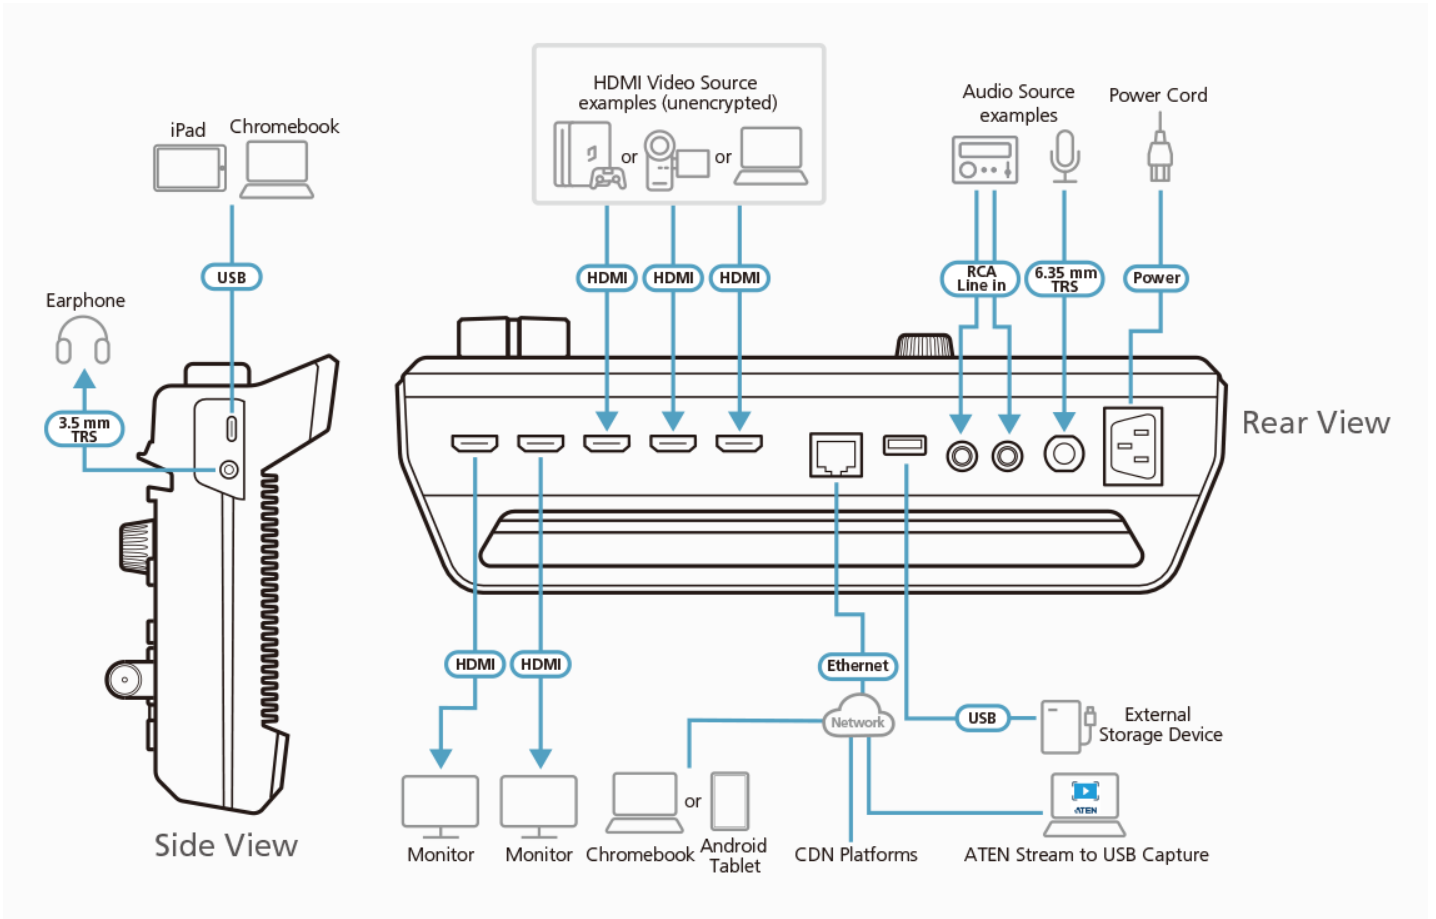

Dimensions (L x W x H)	28.85 x 18.99 x 9.66 cm (11.36 x 7.48 x 3.8 in.)
Note	For some of rack mount products, please note that the standard physical dimensions of WxDxH are expressed using a LxWxH format.

Diagram

ATEN International Co., Ltd.

3F, No.125, Sec. 2, Datong Rd., Sijhih District., New Taipei City 221, Taiwan
Phone: 886-2-8692-6789 Fax: 886-2-8692-6767
www.aten.com E-mail: marketing@aten.com