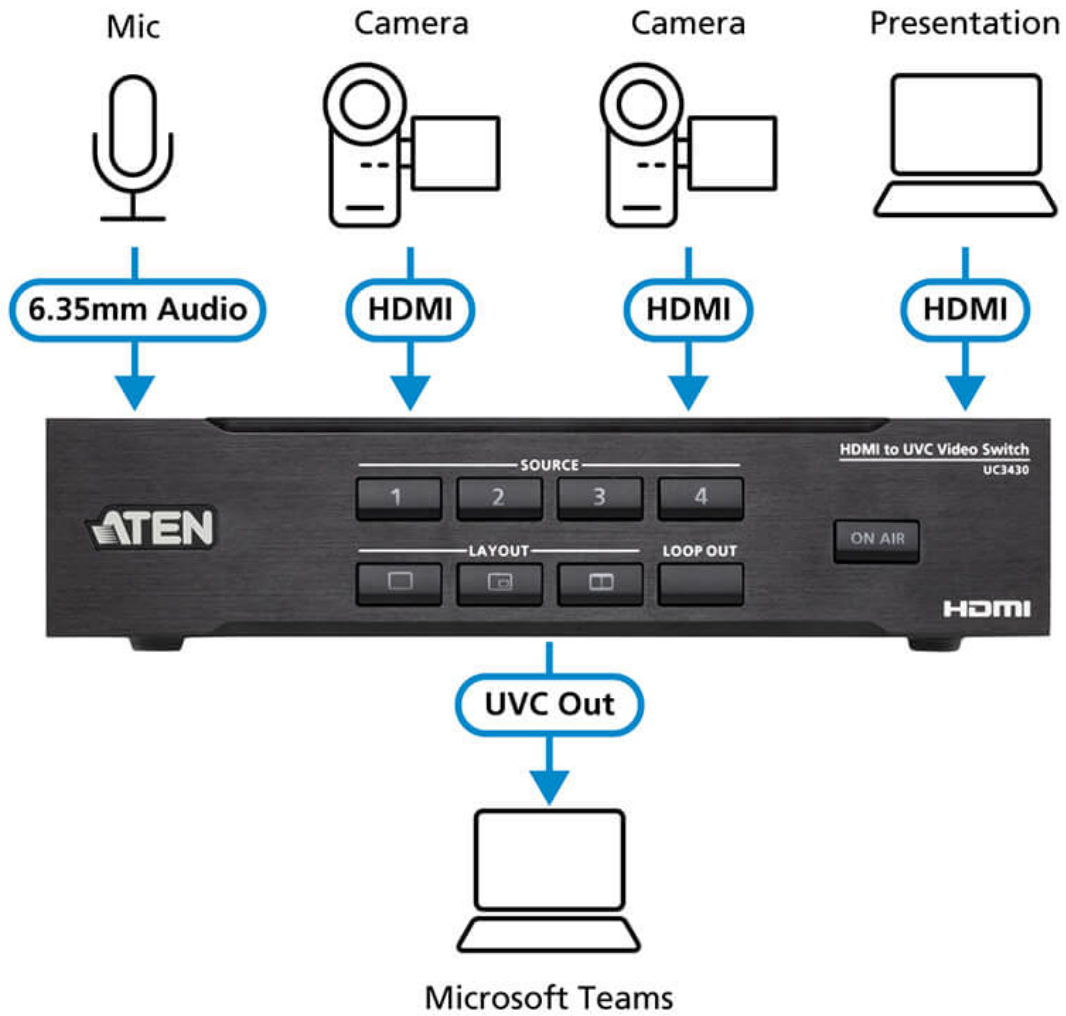

## UC3430

CAMLIVE™ PRO 4K 4-Input HDMI to USB Video Switcher

Video Out

HDMI Sources

OnAir Lite App

**CAMLIVE™ PRO 4K** **UC3430**  
4-Input HDMI to USB Video Switcher

**Quad Source Capture in True 4K Quality,  
Enrich with Presentation Effects and Scene Presets**

Create Professional Experiences in Meetings and Lectures

**Stream and Transition in a Snap**

The CAMLIVE™ PRO 4K 4-Input HDMI to USB Video Switcher captures up to four 4K@60 HDMI inputs, allowing users to blend dual video signals into a single stream. It supports various output options, including 4K@60 HDMI PGM/Loop-through for multi-view screen purposes and 4K@30 USB-C output for live broadcasting on the Internet.

**Recommended Usage Scenarios**

The CAMLIVE™ PRO 4K can be used in scenarios requiring multiple HDMI input sources. Connecting multiple cameras allows you to effortlessly switch recording sources, capturing every exciting moment. You can also connect different visual sources such as laptops, desktops, and gaming consoles to overlap with the camera feed, creating various live streaming effects. The 6.35mm audio jack enables seamless integration with professional audio equipment, delivering the best visual and auditory experience.

**Meeting with Multiple Input Sources**

In medium to large meeting rooms, two cameras, and two different presentation sources, such as PowerPoint slides and videos, are often used. As the CAMLIVE™ PRO 4K supports 4 HDMI sources, it can optimize the capacity of these sources and seamlessly incorporate both presentation content and important participants into the video during the meeting, avoiding awkward gaps caused by switching.