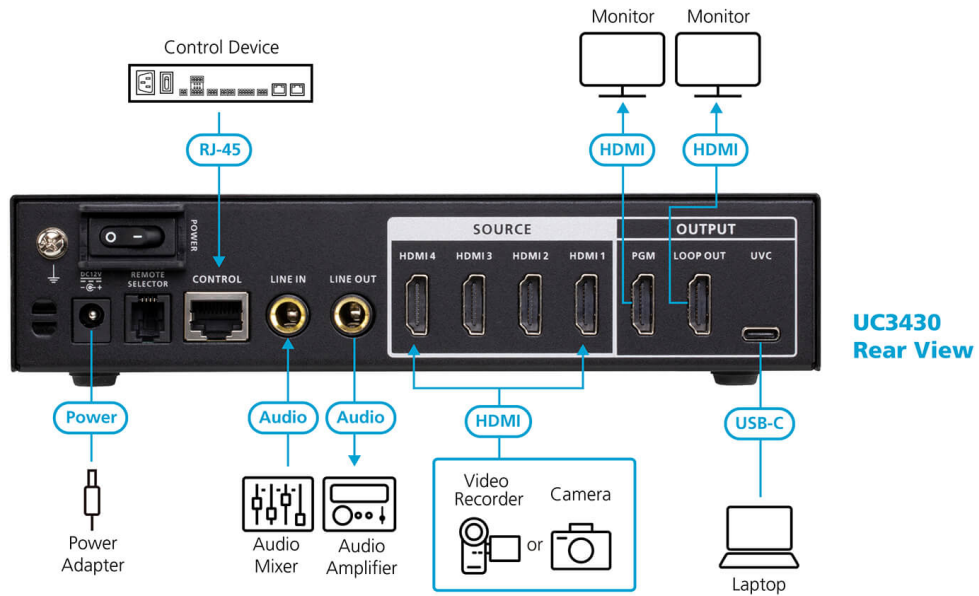

## UC3430

CAMLIVE™ PRO 4K 4-Input HDMI to USB Video Switcher

Video Out

HDMI Sources

OnAir Lite App

**CAMLIVE™ PRO 4K** **UC3430**  
4-Input HDMI to USB Video Switcher

**Quad Source Capture in True 4K Quality,  
Enrich with Presentation Effects and Scene Presets**

Create Professional Experiences in Meetings and Lectures

**Stream and Transition in a Snap**

The CAMLIVE™ PRO 4K 4-Input HDMI to USB Video Switcher captures up to four 4K@60 HDMI inputs, allowing users to blend dual video signals into a single stream. It supports various output options, including 4K@60 HDMI PGM/Loop-through for multi-view screen purposes and 4K@30 USB-C output for live broadcasting on the Internet.

**Recommended Usage Scenarios**

The CAMLIVE™ PRO 4K can be used in scenarios requiring multiple HDMI input sources. Connecting multiple cameras allows you to effortlessly switch recording sources, capturing every exciting moment. You can also connect different visual sources such as laptops, desktops, and gaming consoles to overlap with the camera feed, creating various live streaming effects. The 6.35mm audio jack enables seamless integration with professional audio equipment, delivering the best visual and auditory experience.