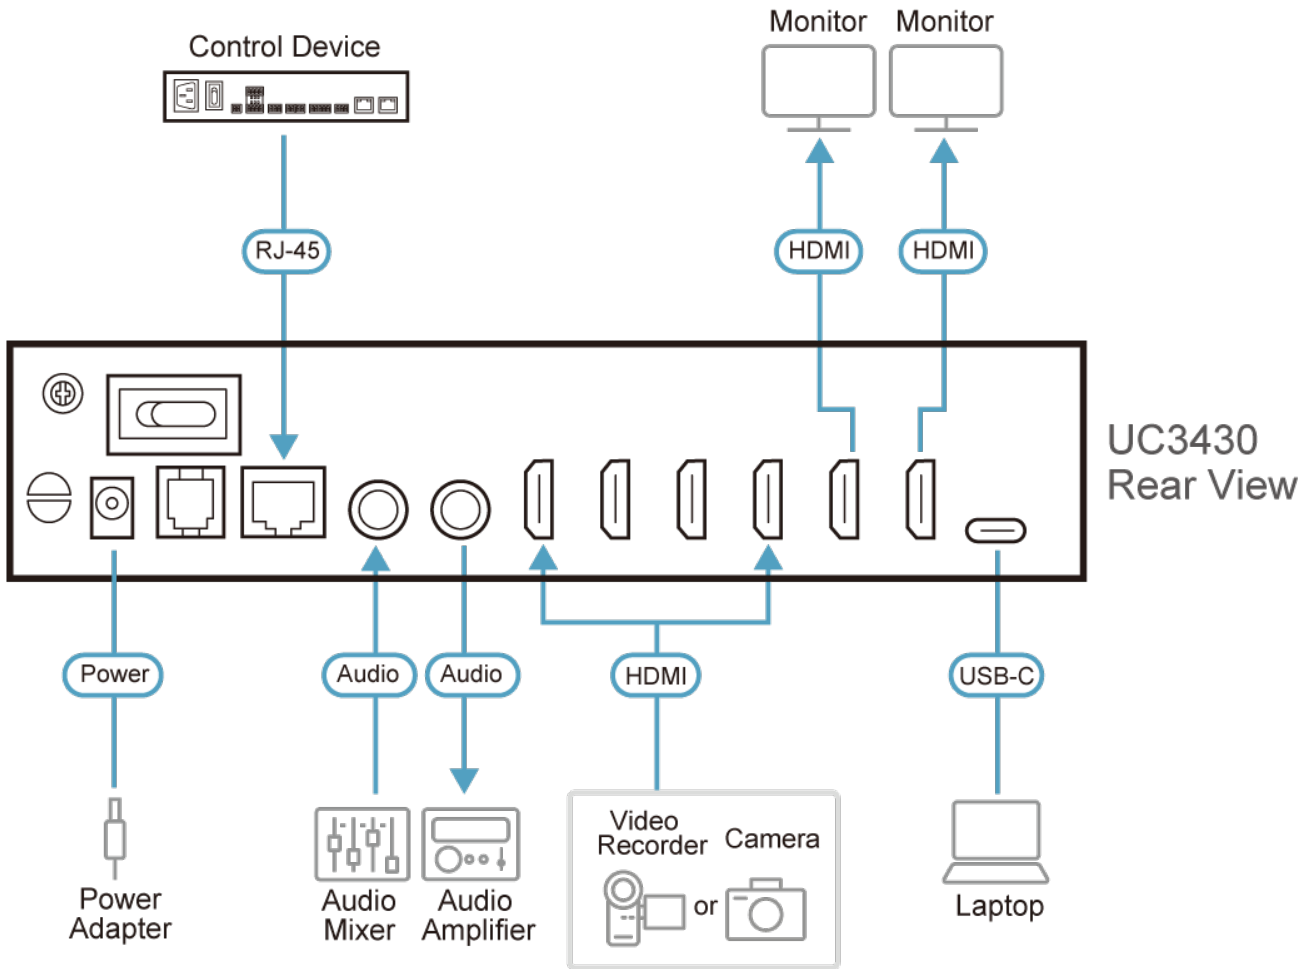

Diagram

ATEN International Co., Ltd.

3F., No.125, Sec. 2, Datong Rd., Sijhih District., New Taipei City 221, Taiwan
Phone: 886-2-8692-6789 Fax: 886-2-8692-6767
www.aten.com E-mail: marketing@aten.com