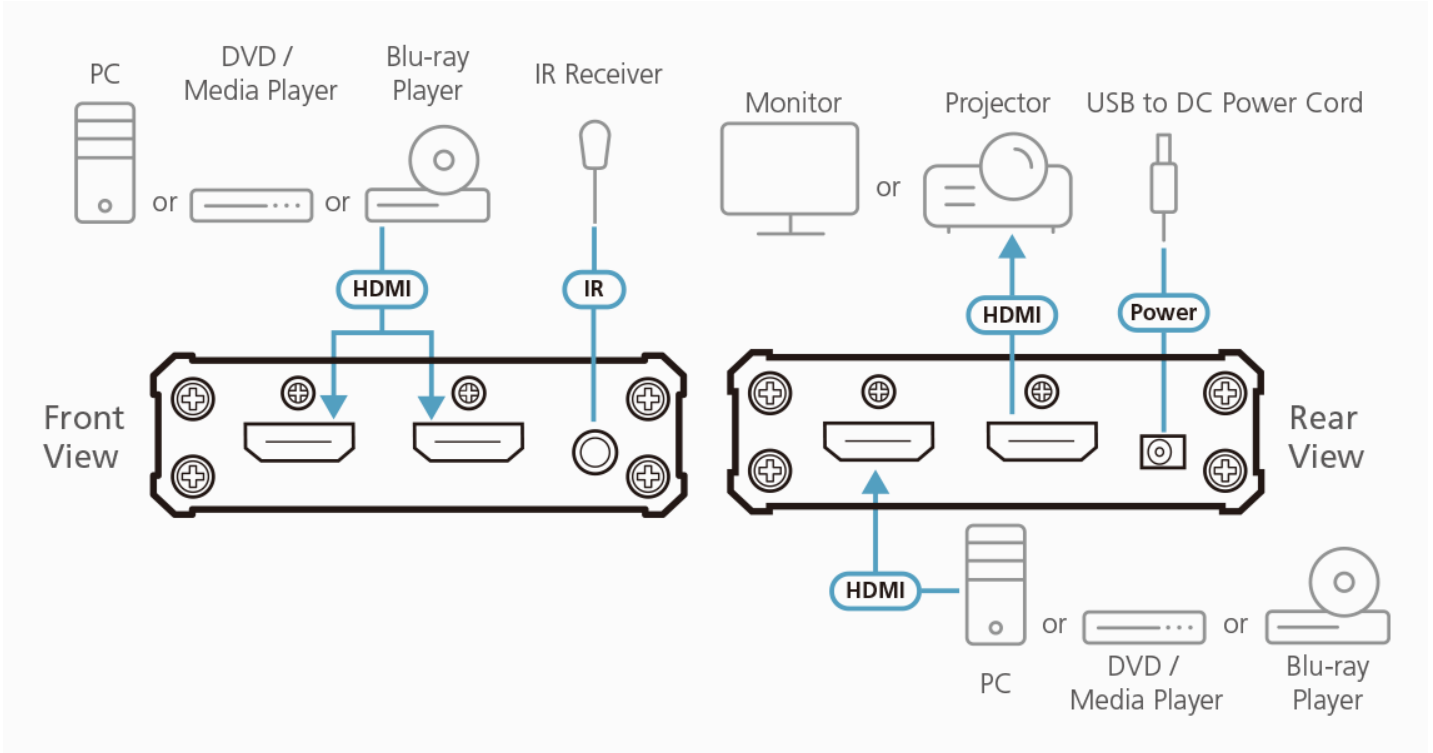

Carton Lot	20 pcs
Note	For some of rack mount products, please note that the standard physical dimensions of WxDxH are expressed using a LxWxH format.

Diagram

ATEN International Co., Ltd.

3F., No.125, Sec. 2, Datong Rd., Sijhih District., New Taipei City 221, Taiwan
Phone: 886-2-8692-6789 Fax: 886-2-8692-6767
www.aten.com E-mail: marketing@aten.com