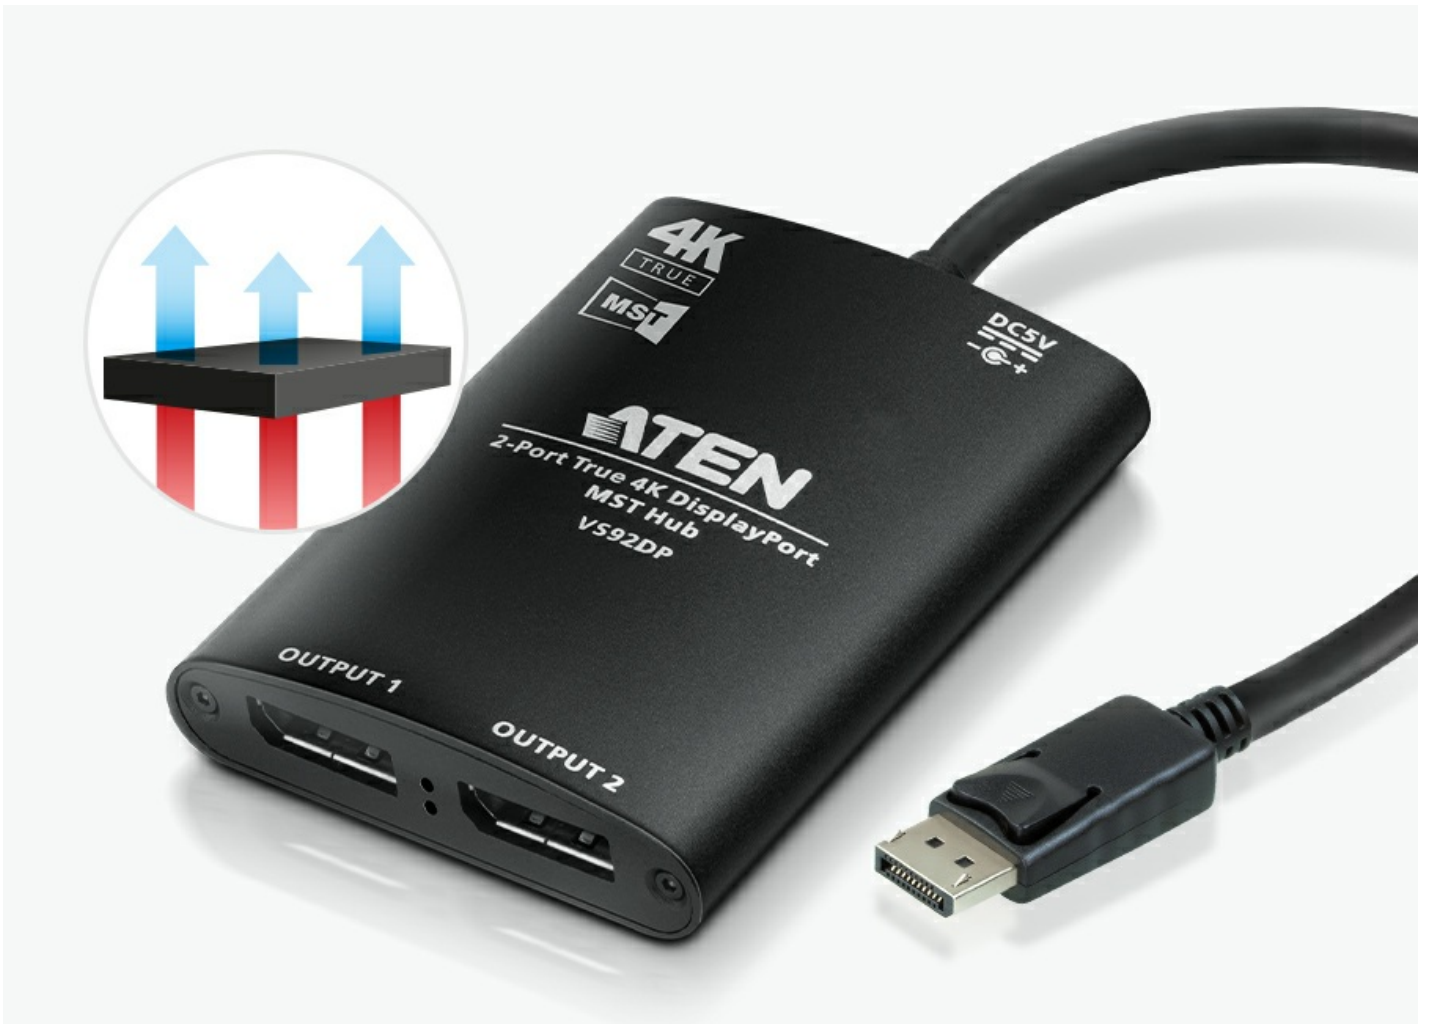

**Easily share hi-res content with MST Mirror Mode**

With the advanced technology of the VS92DP, you can effortlessly distribute true 4K content to two displays simultaneously for a seamless viewing experience.

Up to 4.6 m @4K30 under MST mode (*Tested with ATEN [2L-7D04DP](#) and NVIDIA GTX1060 graphic card)

**Easy to carry for those on-the-go**

VS92DP is small enough to be carried in the palm of your hand easily but is sturdy thanks to its robust aluminum housing. Its compact size makes it a perfect addition for on-the-go work.

Durable quality for non-stop signal transmission

The aluminum housing not only facilitates heat dissipation to significantly increase system stability for long-term use but also ensures optimal performance, extends the device's lifespan, and makes for smoother operation.

Talk to Our Experts

If you prefer to have ATEN contact you, please complete the form and a representative will be in touch with you shortly

- Country *
▼

- Customer Type *
▼

Features

Designed with a cost effective, yet advanced DisplayPort MST solution in mind, the ATEN VS92DP 2-Port True 4K DisplayPort MST Hub allows the high-definition video to be transmitted to two different locations without losing quality. Productivity is enhanced with its feature that permits up to two displays to be connected to a Windows-based laptop / PC. Meanwhile, users can mirror the same image onto two displays or display independent content to each display for multitasking.