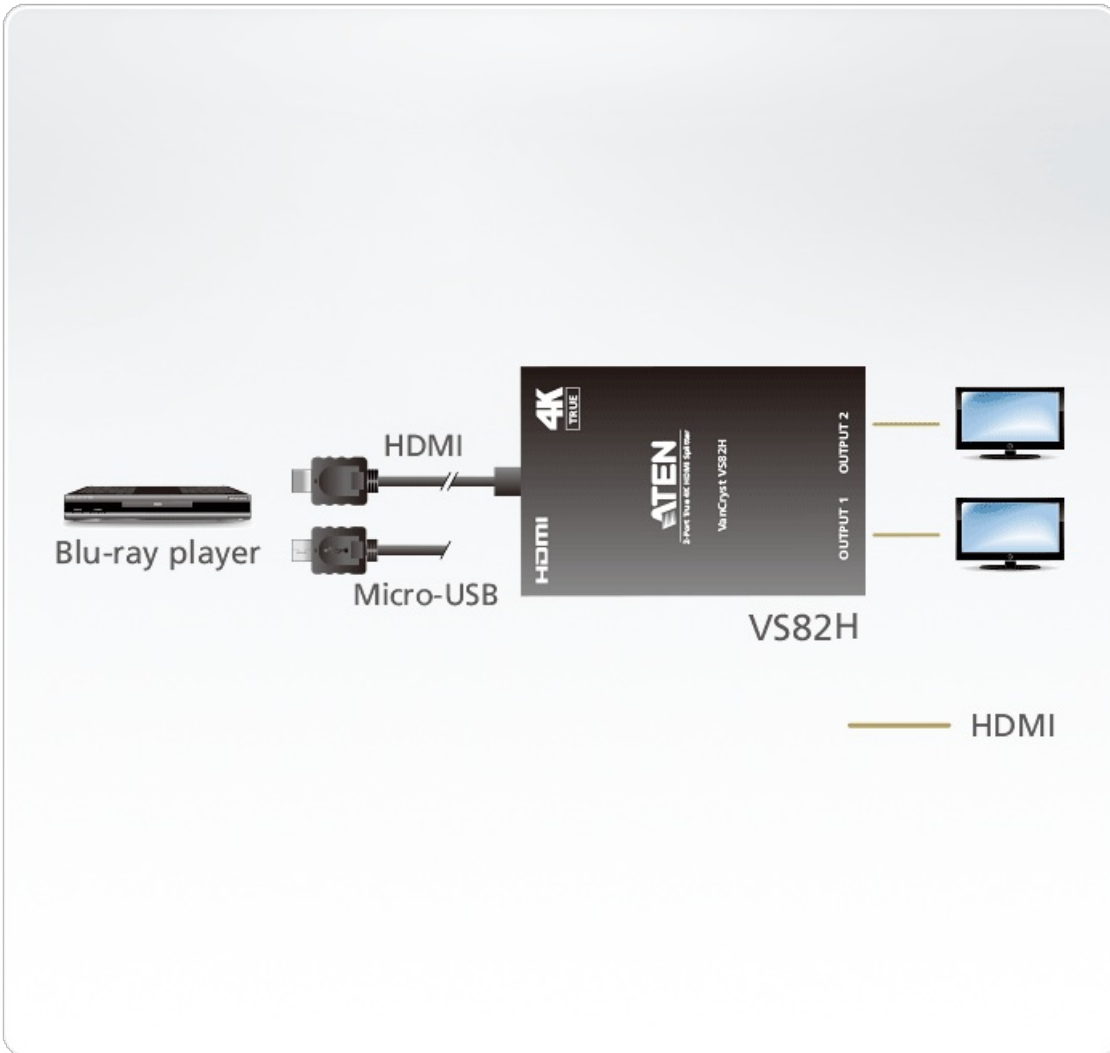

Diagram

ATEN International Co., Ltd.

3F., No.125, Sec. 2, Datong Rd., Sijhih District., New Taipei City 221, Taiwan
Phone: 886-2-8692-6789 Fax: 886-2-8692-6767
www.aten.com E-mail: marketing@aten.com

© Copyright 2015 ATEN® International Co., Ltd.
ATEN and the ATEN logo are trademarks of ATEN International Co., Ltd.
All rights reserved. All other trademarks are the property of their
respective owners.