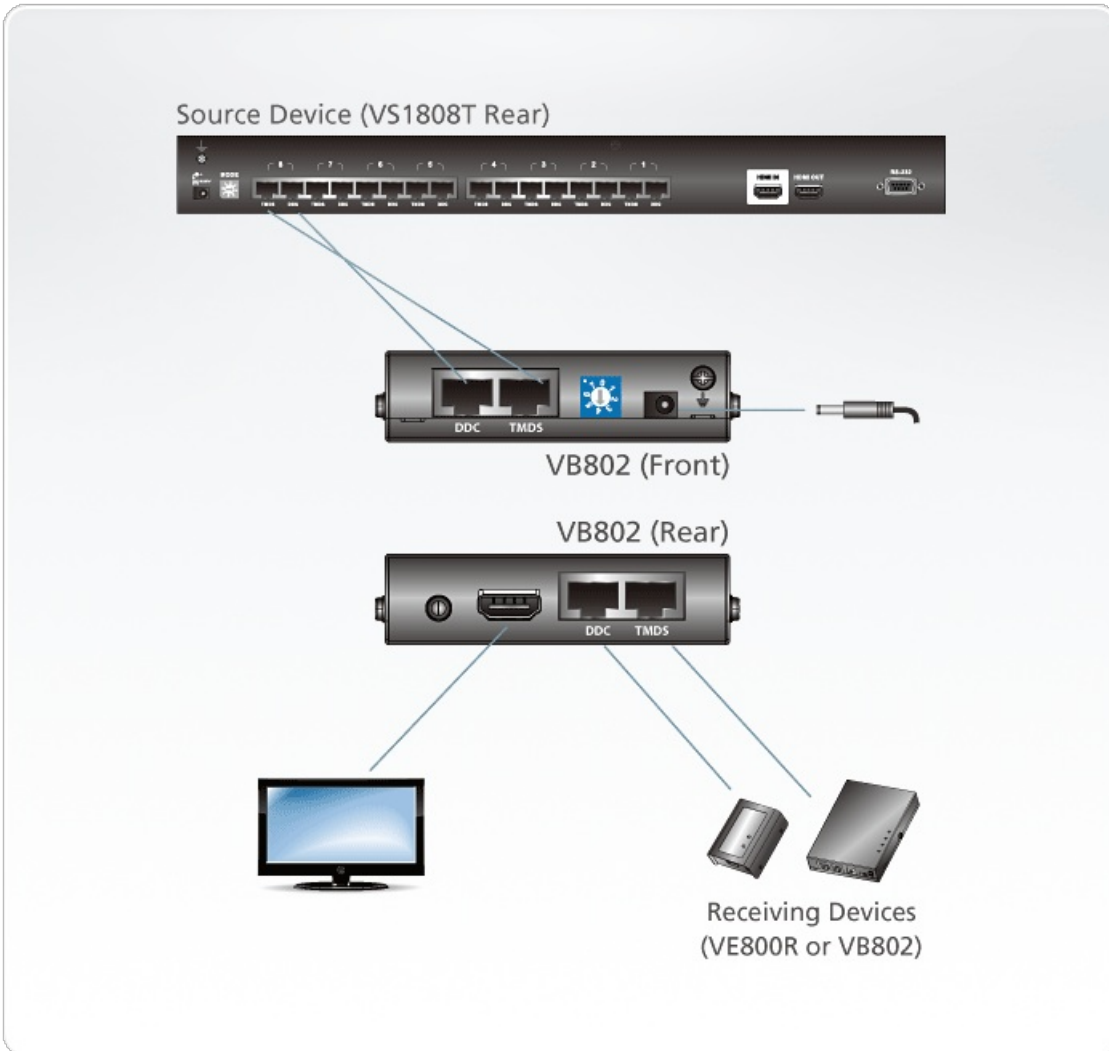

Diagram

ATEN International Co., Ltd.

3F., No.125, Sec. 2, Datong Rd., Sijhih District., New Taipei City 221, Taiwan
Phone: 886-2-8692-6789 Fax: 886-2-8692-6767
www.aten.com E-mail: marketing@aten.com

© Copyright 2015 ATEN® International Co., Ltd.
ATEN and the ATEN logo are trademarks of ATEN International Co., Ltd.
All rights reserved. All other trademarks are the property of their respective owners.