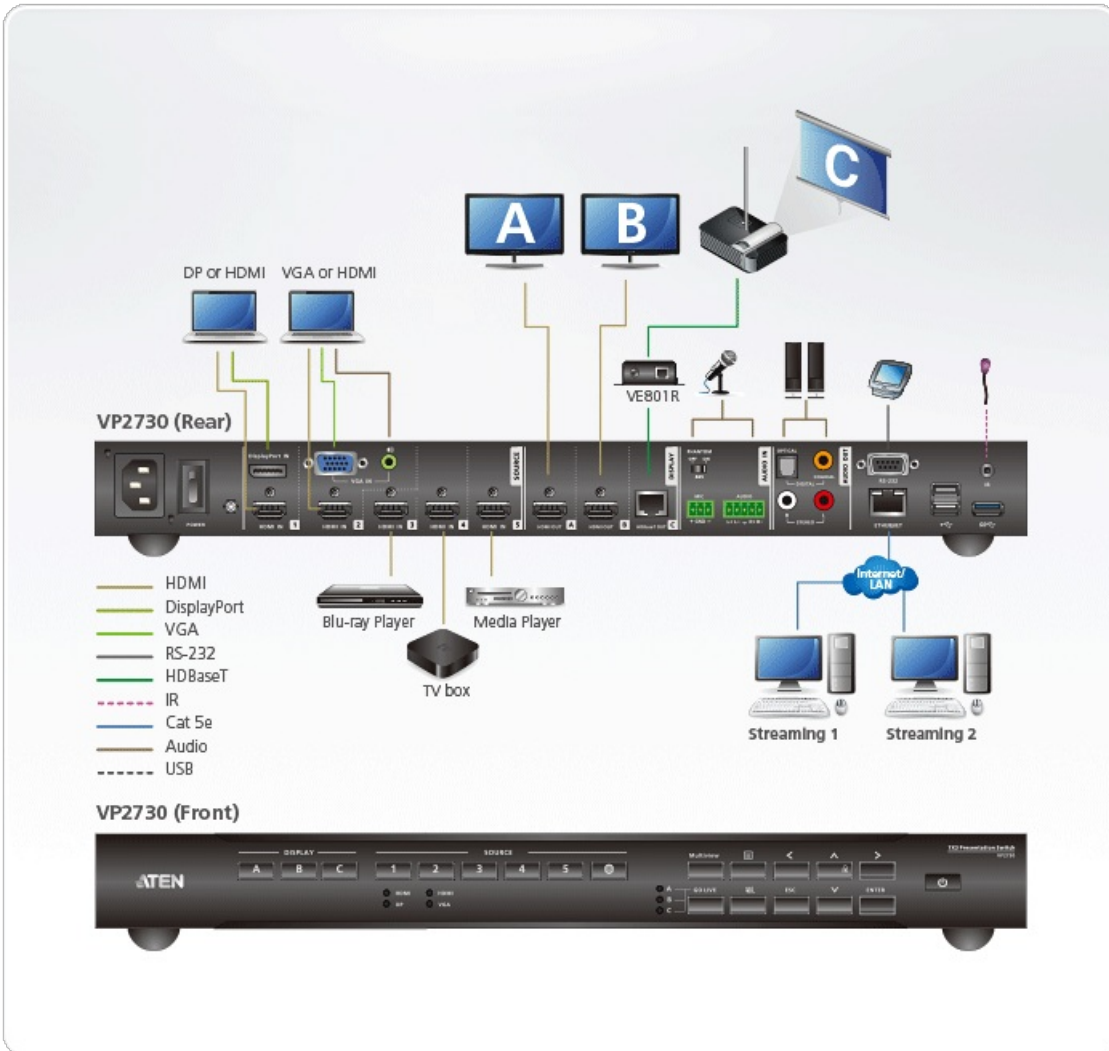

Diagram

ATEN International Co., Ltd.

3F., No.125, Sec. 2, Datong Rd., Sijhih District., New Taipei City 221, Taiwan
Phone: 886-2-8692-6789   Fax: 886-2-8692-6767
www.aten.com   E-mail: marketing@aten.com

© Copyright 2015 ATEN® International Co., Ltd.
ATEN and the ATEN logo are trademarks of ATEN International Co., Ltd.
All rights reserved. All other trademarks are the property of their
respective owners.