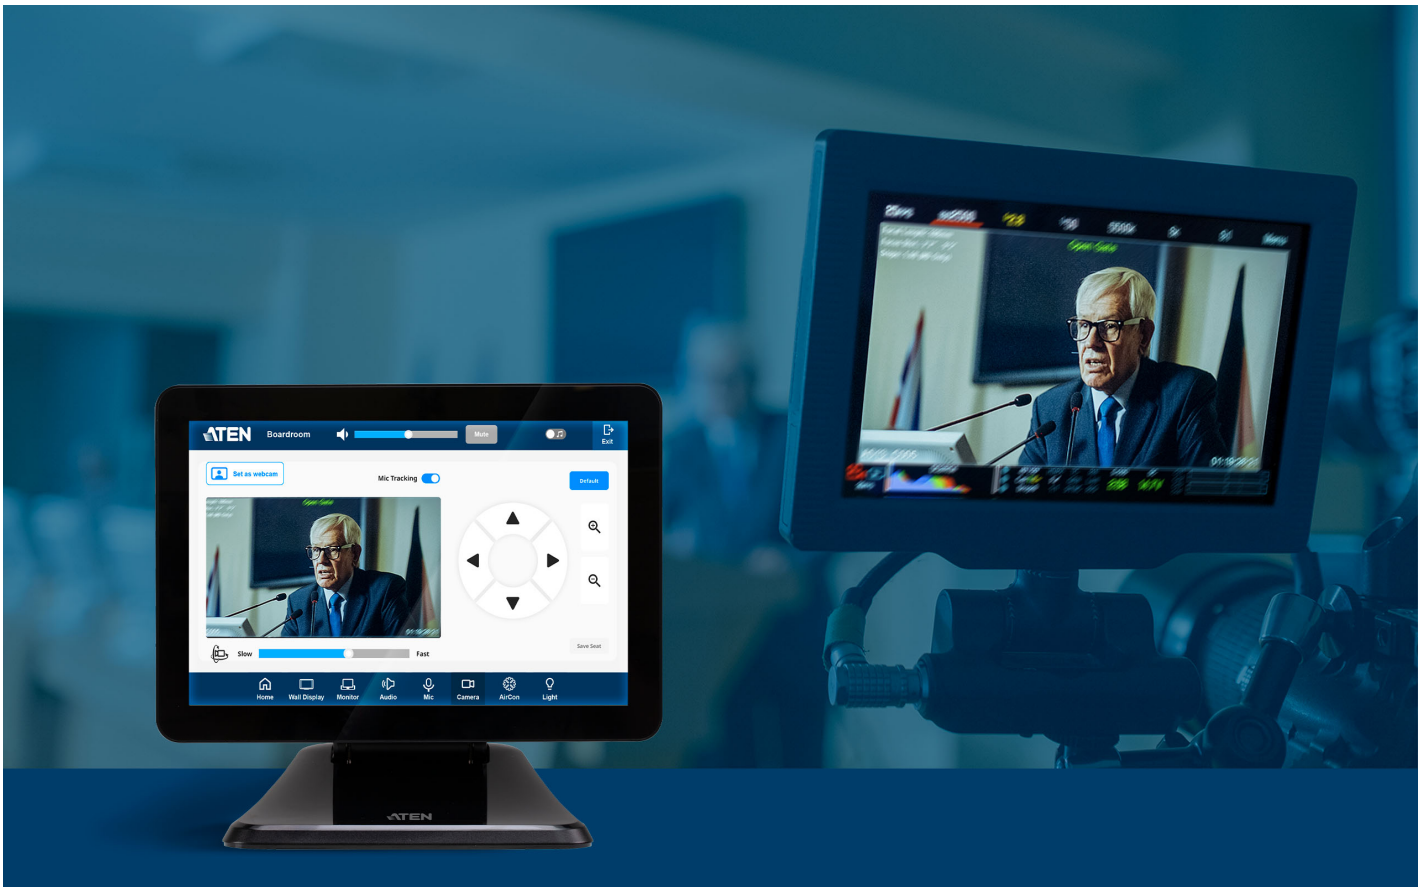

## VK330

10.1" Touch Panel

The VK330 10" Touch Panel centralizes system control through an intuitive, responsive interface, allowing quick switching between the ATEN Control System app and third-party applications. Integrated with ATEN's Room Booking System, it also enables room status updates directly from the panel, streamlining meeting setup. Its compact 10" design and PoE capability make it ideal for mid- to large-sized meeting and conference rooms, where a clearly readable screen and simplified cabling are essential.

### Third-Party Application Control with AppSwitcher

In addition to interfacing with the ATEN Control System, the VK330 also serves as a dedicated, cost-effective touch panel for third-party apps such as video conferencing, device control, or custom room apps, enabling direct control without a separate controller.

### Streamlining Access with In-Room Booking Control

With integration into [ATEN Unizon](#) and the Room Booking System, booking a room, checking in or out, viewing room status, and extending a meeting are all just a few taps away on the panel – anytime during a meeting.

#### Real-Time Video Streaming Preview

The VK330 displays real-time feeds from IP cameras and ATEN VE89 series video over IP transmitters via native RTSP/ONVIF protocols, enabling direct preview and seamless switching of video sources from the panel.