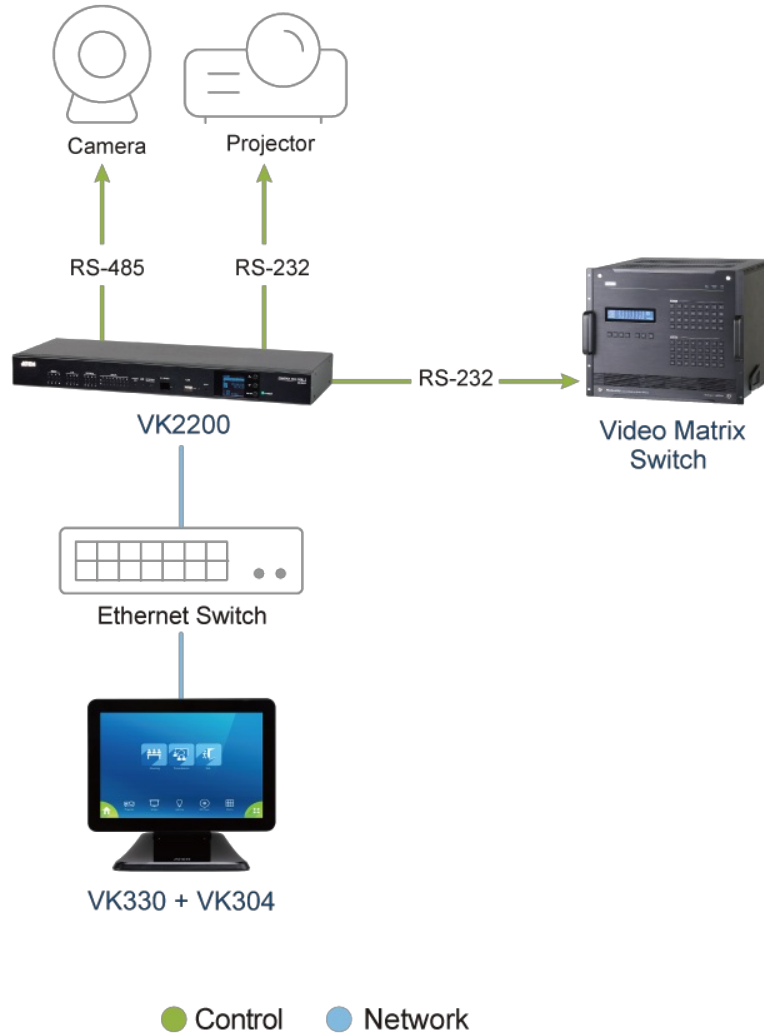

Diagram

► Basic Application

ATEN International Co., Ltd.

3F., No.125, Sec. 2, Datong Rd., Sijhih District., New Taipei City 221, Taiwan
Phone: 886-2-8692-6789 Fax: 886-2-8692-6767
www.aten.com E-mail: marketing@aten.com