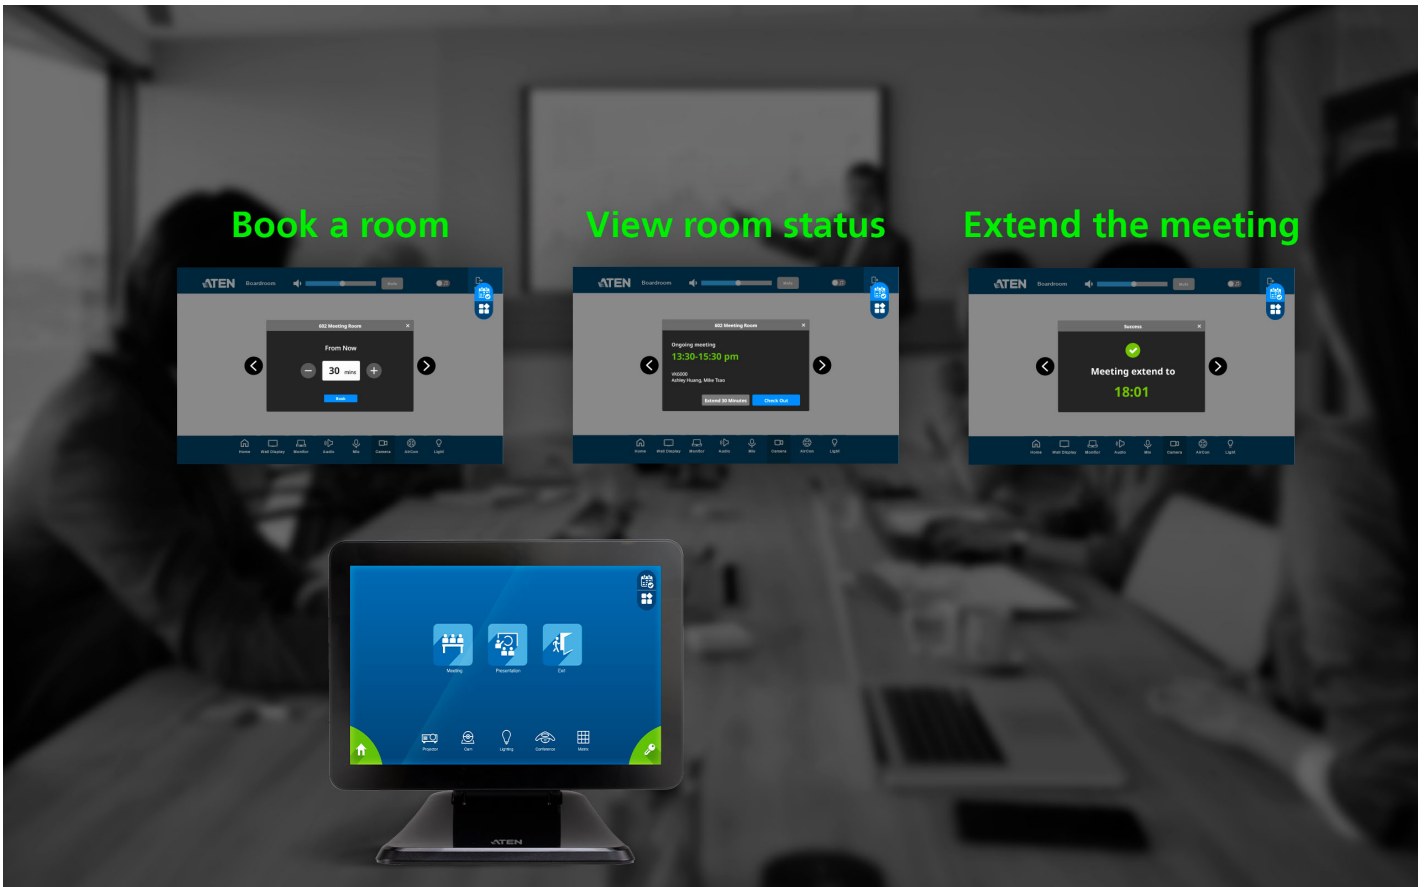

## VK330

10.1" Touch Panel

The VK330 10" Touch Panel centralizes system control through an intuitive, responsive interface, allowing quick switching between the ATEN Control System app and third-party applications. Integrated with ATEN's Room Booking System, it also enables room status updates directly from the panel, streamlining meeting setup. Its compact 10" design and PoE capability make it ideal for mid- to large-sized meeting and conference rooms, where a clearly readable screen and simplified cabling are essential.

App Switching

RBS Integration

Video Streaming  
Preview

Multi-Room  
Centralized Control

Power  
over Ethernet

VESA Mounting

### Third-Party Application Control with AppSwitcher

In addition to interfacing with the ATEN Control System, the VK330 also serves as a dedicated, cost-effective touch panel for third-party apps such as video conferencing, device control, or custom room apps, enabling direct control without a separate controller.

### Streamlining Access with In-Room Booking Control

With integration into [ATEN Unizon](#) and the Room Booking System, booking a room, checking in or out, viewing room status, and extending a meeting are all just a few taps away on the panel – anytime during a meeting.