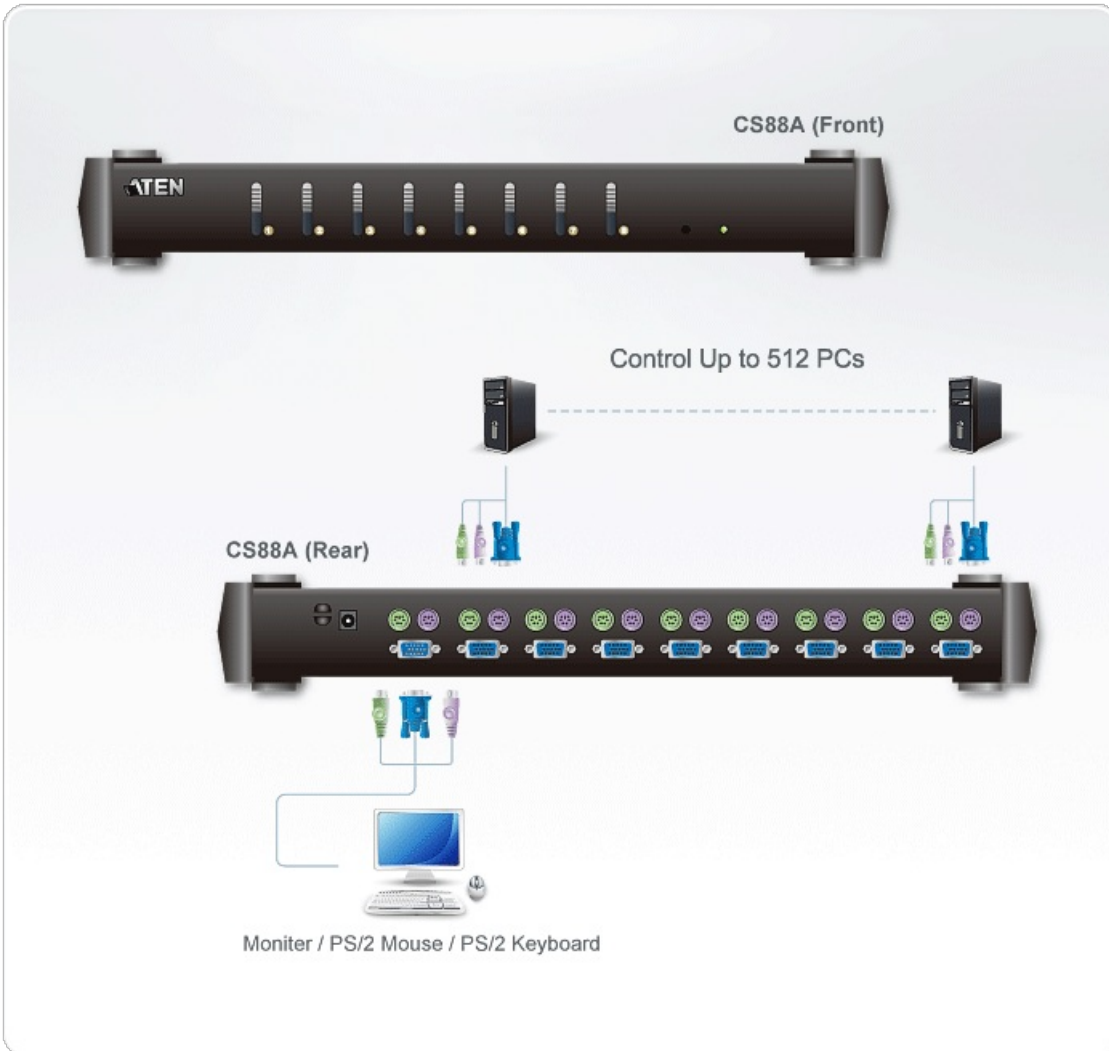

Diagram

ATEN International Co., Ltd.

3F., No.125, Sec. 2, Datong Rd., Sijhih District., New Taipei City 221, Taiwan
Phone: 886-2-8692-6789 Fax: 886-2-8692-6767
www.aten.com E-mail: marketing@aten.com

© Copyright 2015 ATEN® International Co., Ltd.
ATEN and the ATEN logo are trademarks of ATEN International Co., Ltd.
All rights reserved. All other trademarks are the property of their
respective owners.