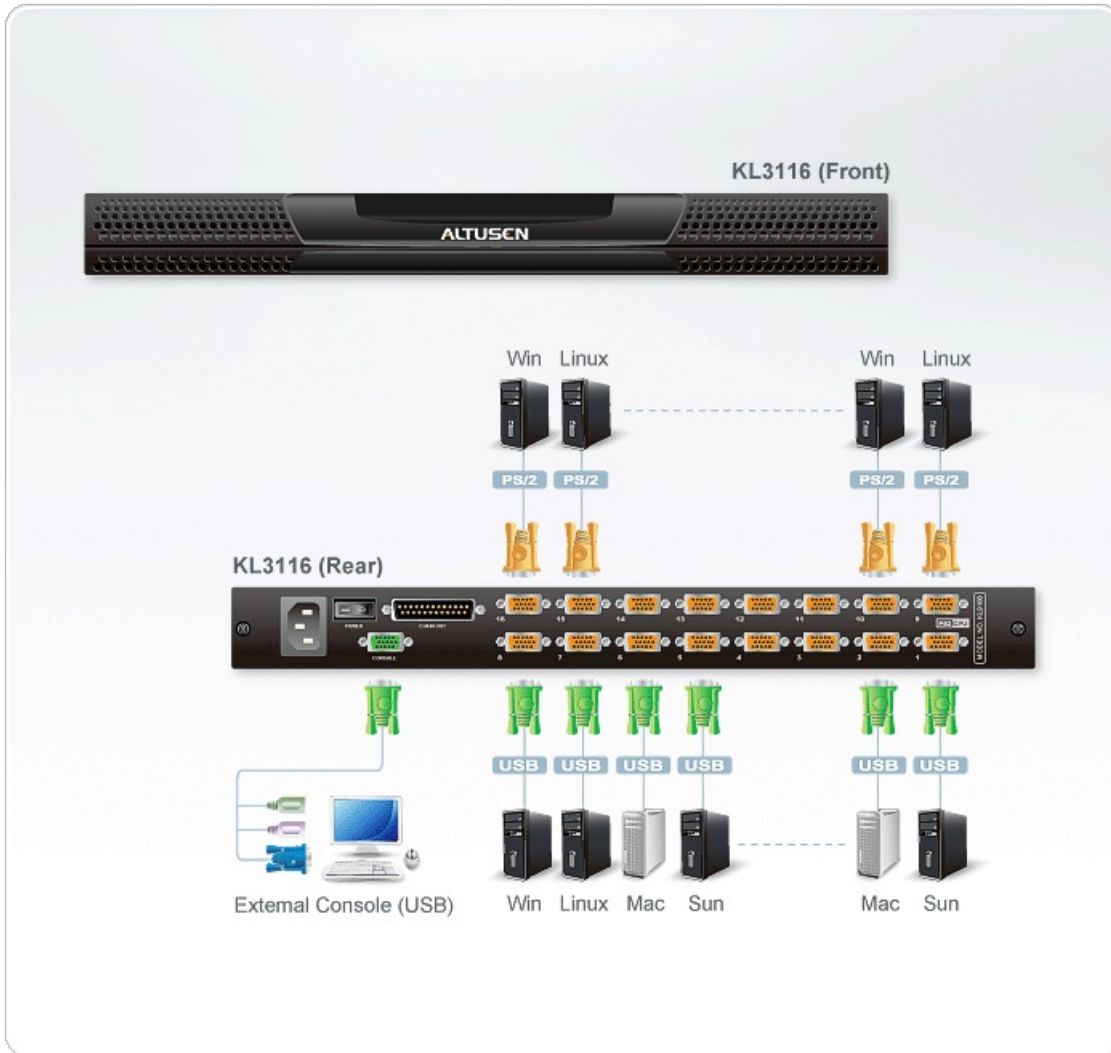

Diagram

ATEN International Co., Ltd.

3F., No.125, Sec. 2, Datong Rd., Sijhih District., New Taipei City 221, Taiwan
Phone: 886-2-8692-6789 Fax: 886-2-8692-6767
www.aten.com E-mail: marketing@aten.com

© Copyright 2015 ATEN® International Co., Ltd.
ATEN and the ATEN logo are trademarks of ATEN International Co., Ltd.
All rights reserved. All other trademarks are the property of their
respective owners.