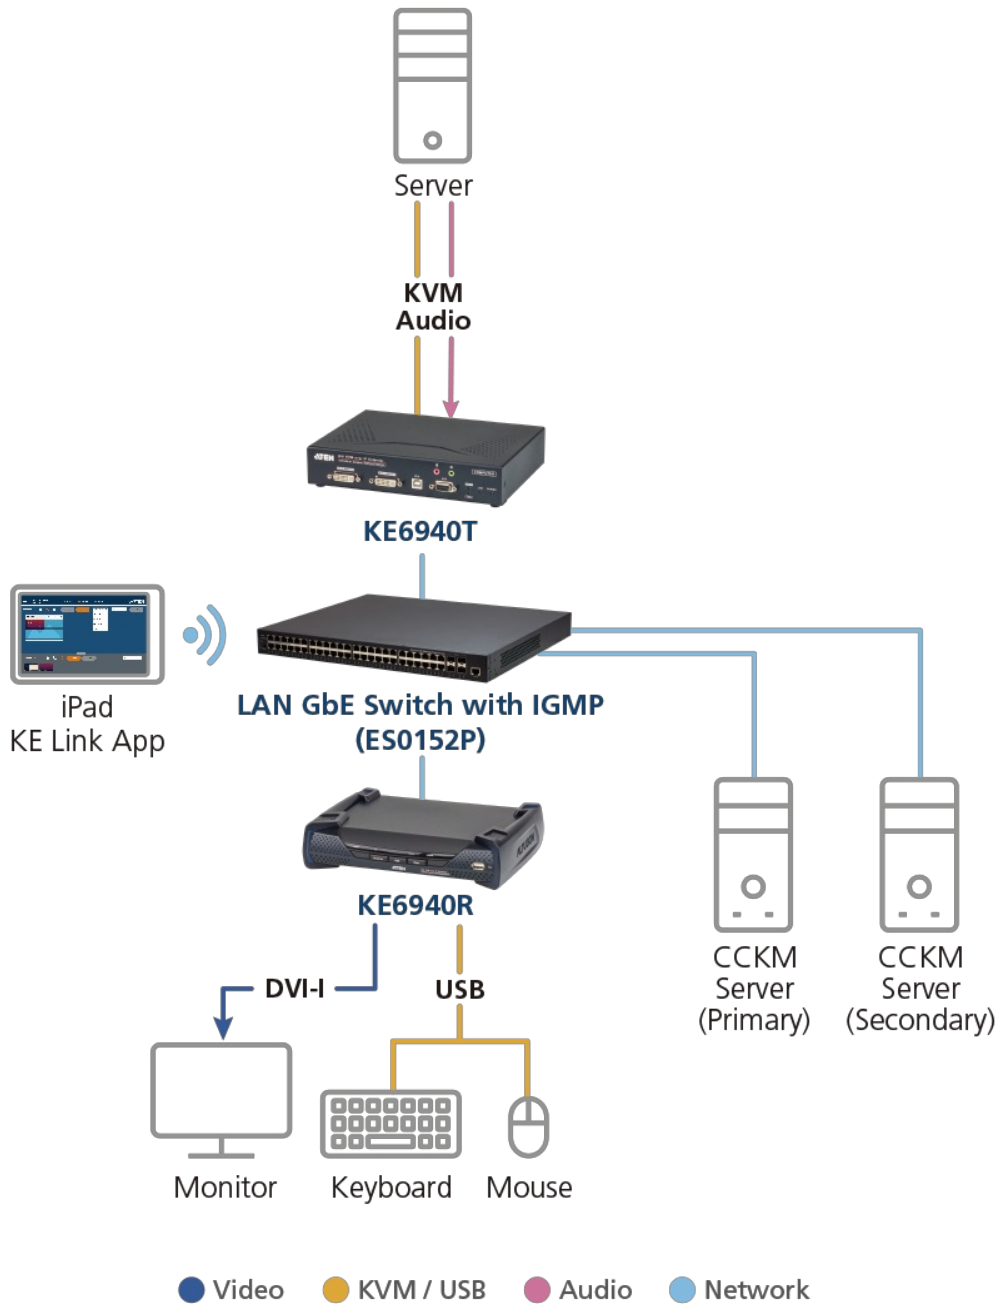

Diagram

ATEN International Co., Ltd.

3F., No.125, Sec. 2, Datong Rd., Sijhih District., New Taipei City 221, Taiwan
Phone: 886-2-8692-6789 Fax: 886-2-8692-6767
www.aten.com E-mail: marketing@aten.com