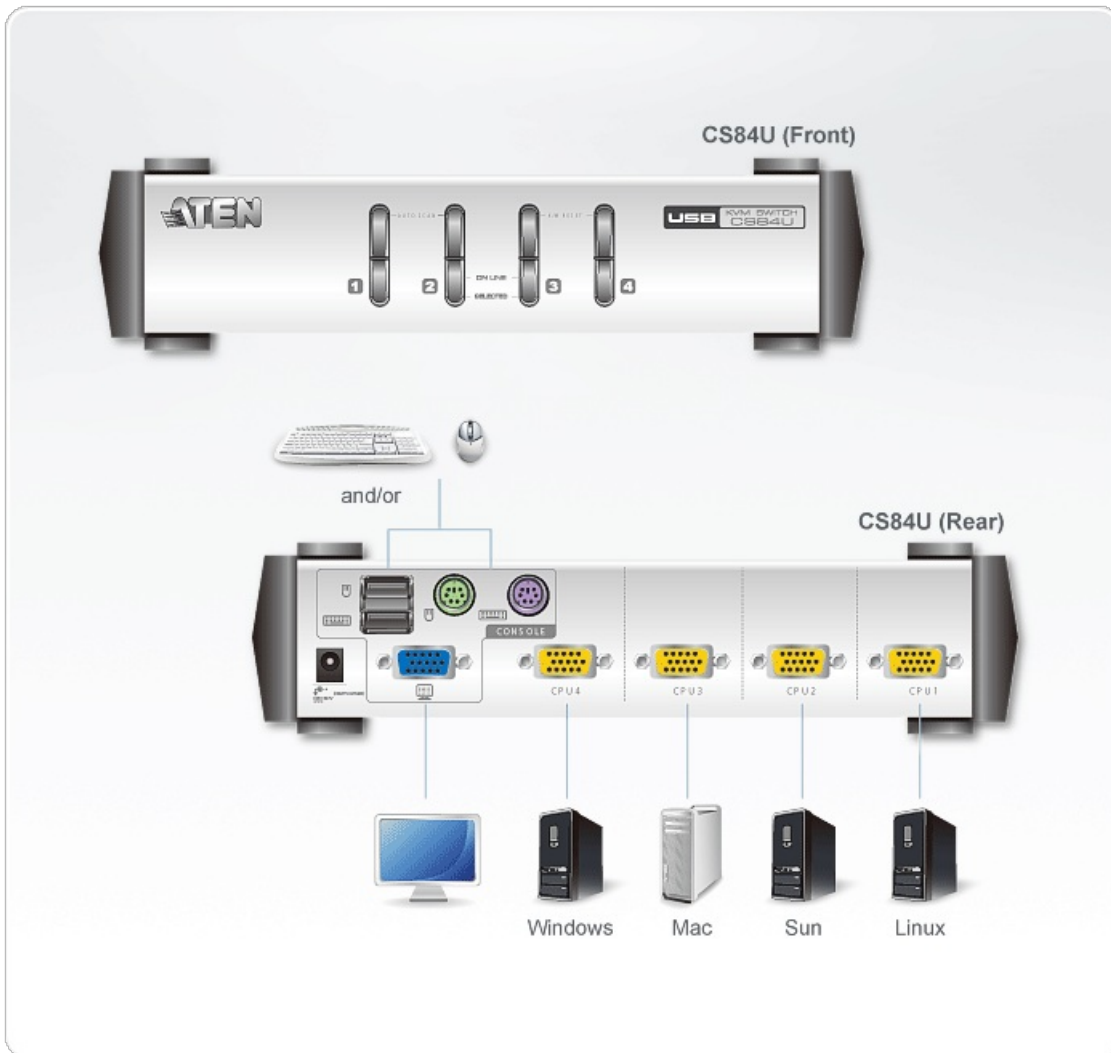

Diagram

ATEN International Co., Ltd.

3F., No.125, Sec. 2, Datong Rd., Sijhih District., New Taipei City 221, Taiwan
Phone: 886-2-8692-6789 Fax: 886-2-8692-6767
www.aten.com E-mail: marketing@aten.com

© Copyright 2015 ATEN® International Co., Ltd.
ATEN and the ATEN logo are trademarks of ATEN International Co., Ltd.
All rights reserved. All other trademarks are the property of their
respective owners.