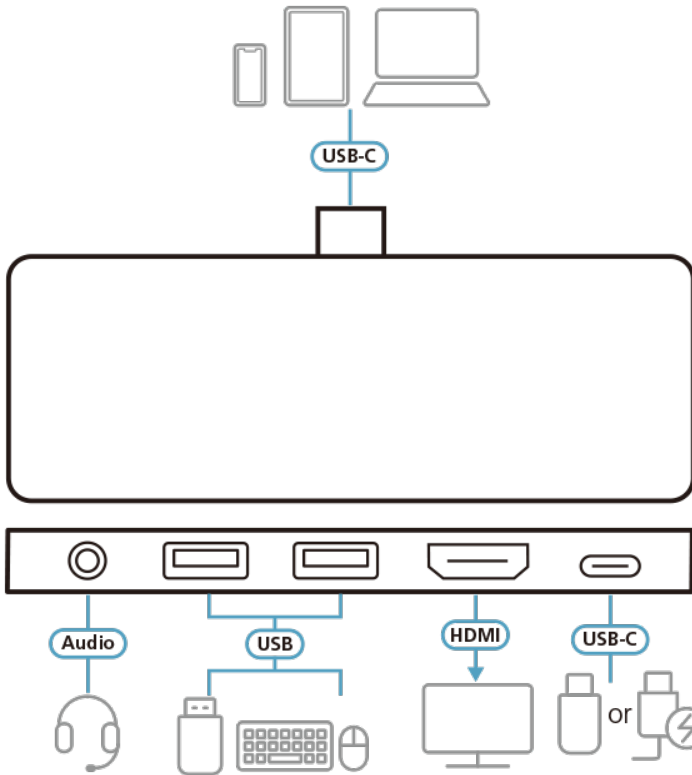

Diagram

Support

- ✓ 5V
- ✓ 9V
- ✓ 15V
- ✓ 20V

Check USB-C charge rate of your laptop*
The total charging time may vary depending on the devices connected to the UH3238.

*USB-C PD power adapter is not included in the package.

ATEN International Co., Ltd.

3F, No. 125, Sec. 2, Datong Rd., Sijhih District., New Taipei City 221, Taiwan
Phone: 886-2-8692-6789 Fax: 886-2-8692-6767
www.aten.com E-mail: marketing@aten.com