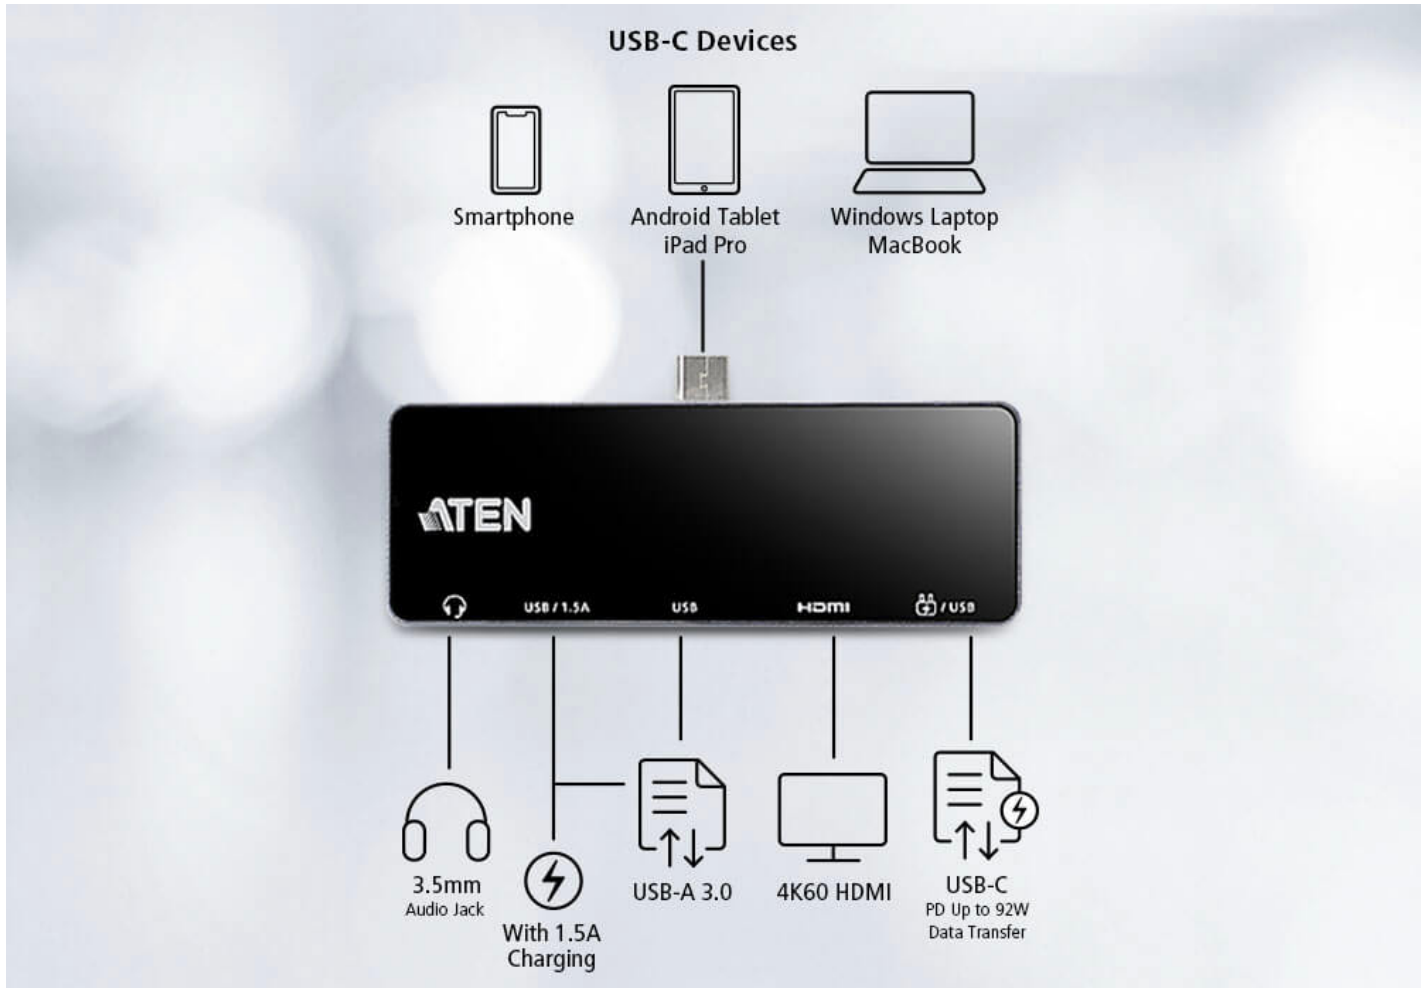

The USB-C port supports 92W power delivery providing full-speed pass-through charging for your Windows laptop, MacBook, Android tablet, iPad Pro, or smartphone, while also supporting standard 5Gbps data transfer.

One Travel Dock for Massive Expansion

Talk to Our Experts

If you prefer to have ATEN contact you, please complete the form and a representative will be in touch with you shortly