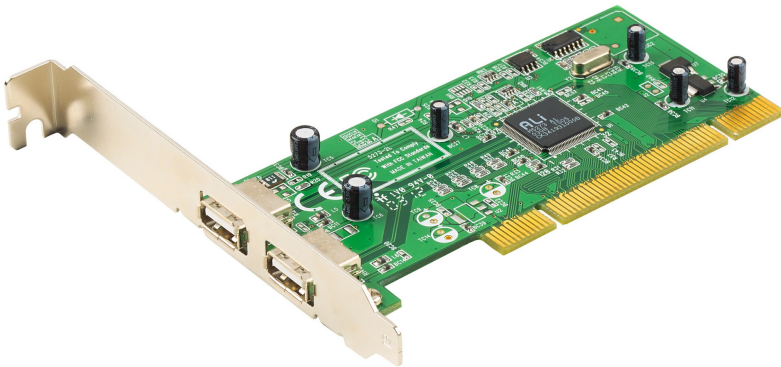

IC220U

2-Port USB 2.0 PCI Card

IC220U is a PCI card with 2 USB ports. It supports hot plug and PnP.

Features

- 2 port USB 2.0 PCI Card.
- Fully compliant with the USB 2.0 specification.
- Supports transfer speeds of up to 480 Mbps.
- Compatible with PC systems.
- Hot swappable.
- OS Support: Windows 2000, Windows XP, [Windows Vista](#) and Mac

Specification

Connectors	2 x USB Type A Female (White)
USB Specification	Compliant with USB 2.0
Protection	Fuse
OS Support	Windows XP SPI Native driven
Power Consumption	3.3 V Note: <ul style="list-style-type: none"> ● The measurement in Watts indicates the typical power consumption of the device with no external loading. ● The measurement in BTU/h indicates the power consumption of the device when it is fully loaded.