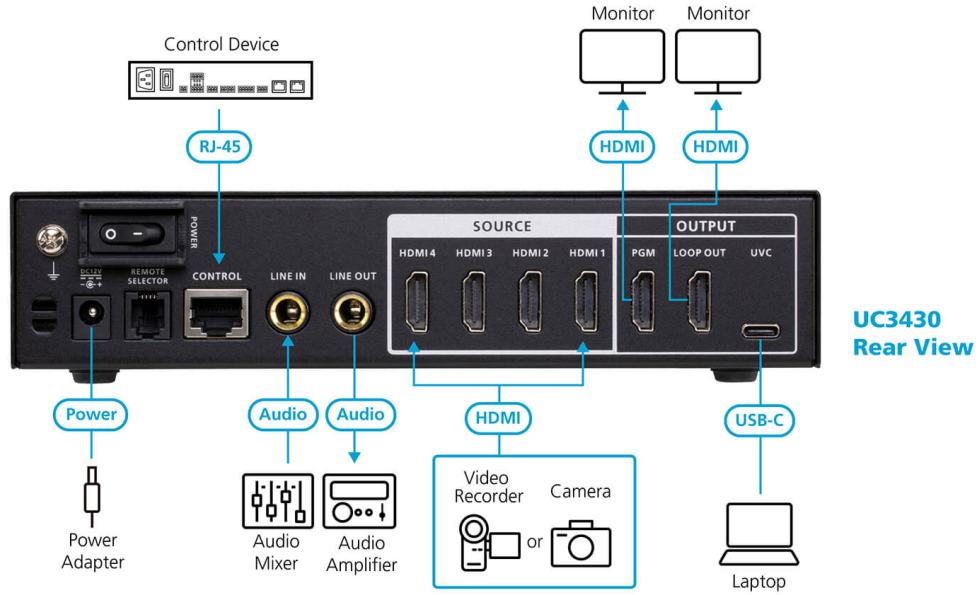

## UC3430

CAMLIVE™ PRO 4K 4-Input HDMI to USB Video Switcher

Video Out

HDMI Sources

OnAir Lite App

**CAMLIVE™ PRO 4K** **UC3430**  
4-Input HDMI to USB Video Switcher

**Quad Source Capture in True 4K Quality,  
Enrich with Presentation Effects and Scene Presets**

Create Professional Experiences in Meetings and Lectures

**Stream and Transition in a Snap**

The CAMLIVE™ PRO 4K 4-Input HDMI to USB Video Switcher captures up to four 4K@60 HDMI inputs, allowing users to blend dual video signals into a single stream. It supports various output options, including 4K@60 HDMI PGM/Loop-through for multi-view screen purposes and 4K@30 USB-C output for live broadcasting on the Internet.

**Recommended Usage Scenarios**

The CAMLIVE™ PRO 4K can be used in scenarios requiring multiple HDMI input sources. Connecting multiple cameras allows you to effortlessly switch recording sources, capturing every exciting moment. You can also connect different visual sources such as laptops, desktops, and gaming consoles to overlap with the camera feed, creating various live streaming effects. The 6.35mm audio jack enables seamless integration with professional audio equipment, delivering the best visual and auditory experience.