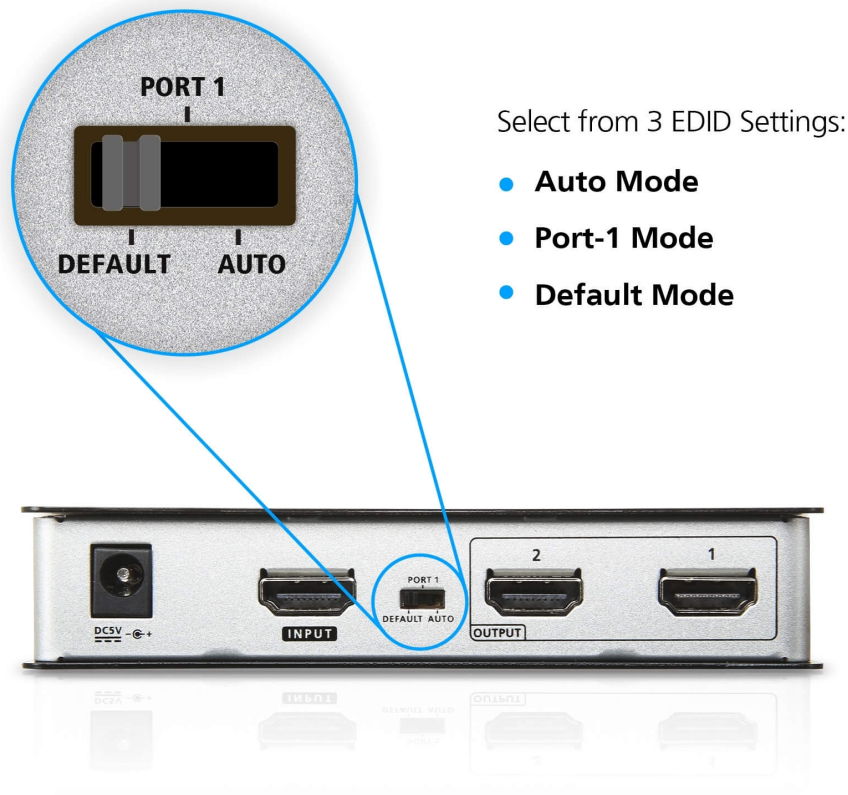

VS182B

2-Port True 4K HDMI Splitter

Double the True 4K Brilliance on Dual Displays

VS182B 2-Port True 4K HDMI Video Splitter

The VS182B is a 2-port video splitter that delivers True 4K audiovisual content from a single HDMI source to two HDMI displays simultaneously. It's an ideal addition to any AV setup where consistent, high-definition content sharing is essential – such as in home entertainment systems, SOHO studios, meeting rooms, classrooms, and more.

One Source, Dual Video Distribution

The video splitter accepts input from an HDMI device – such as a PC, laptop, media player, and more – and streams the AV content to up to two HDMI-enabled displays, making it suitable for both consumer and professional applications.

True 4K Visual Clarity

The VS182B delivers stunning video quality with crystal-clear detail at resolutions up to True 4K (4096x2160 / 3840x2160 @ 60Hz, 4:4:4).

Flexible Long-Distance Cabling

The VS182B allows flexible cabling with connections to an HDMI source and to each HDMI display of up to 5 meters in length, delivering data rates of up to 18 Gbps.

No More Blank Screens

Featuring ATEN EDID Expert™, the video splitter offers selectable EDID settings to ensure smooth power-up and optimal video resolution across different displays.

**Applications**

The video splitter is ideal for applications that require seamless distribution of pristine audiovisual content across multiple displays, ensuring a stunning viewing experience in any AV setup.