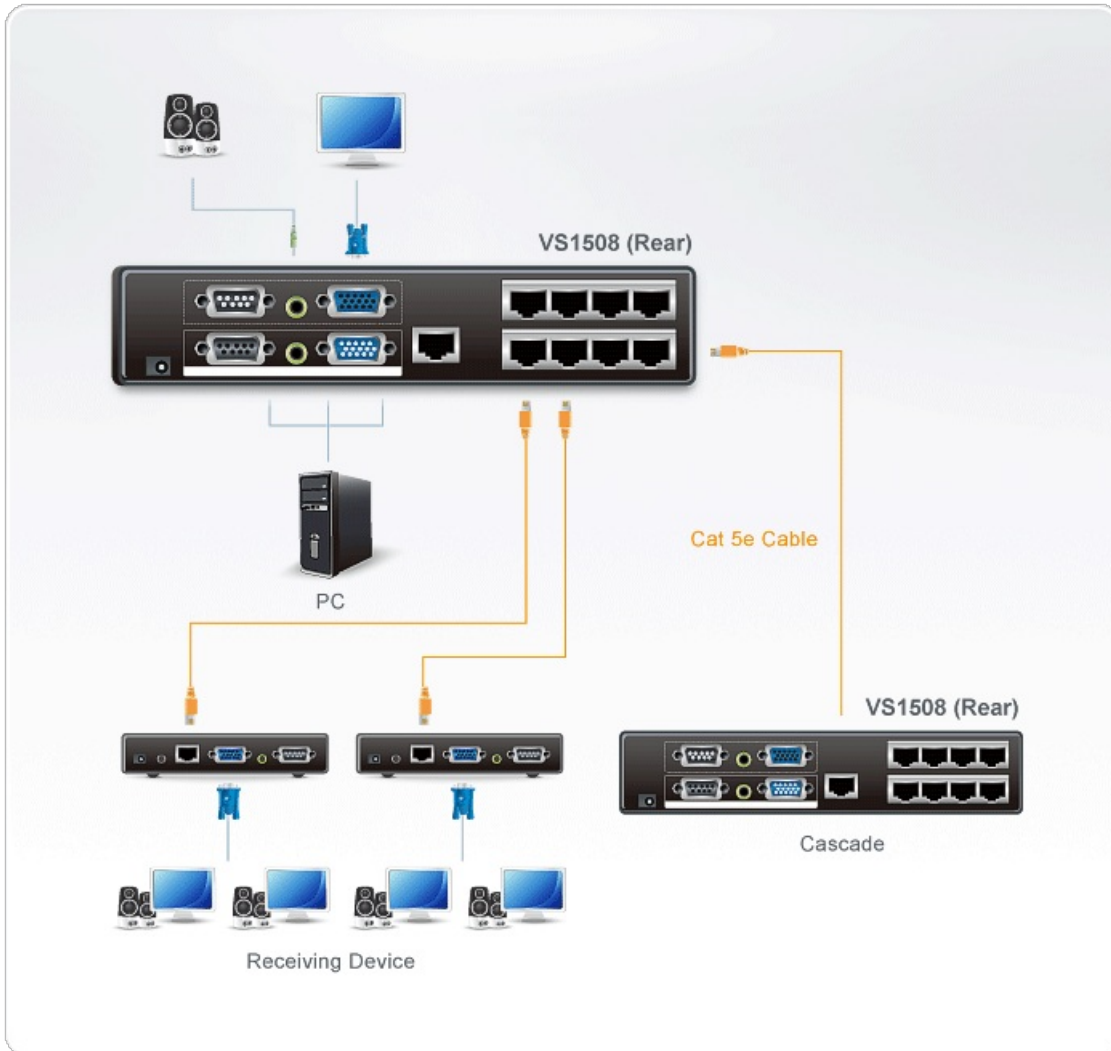

Diagram

ATEN International Co., Ltd.

3F., No.125, Sec. 2, Datong Rd., Sijhih District., New Taipei City 221, Taiwan
Phone: 886-2-8692-6789 Fax: 886-2-8692-6767
www.aten.com E-mail: marketing@aten.com

© Copyright 2015 ATEN® International Co., Ltd.
ATEN and the ATEN logo are trademarks of ATEN International Co., Ltd.
All rights reserved. All other trademarks are the property of their
respective owners.