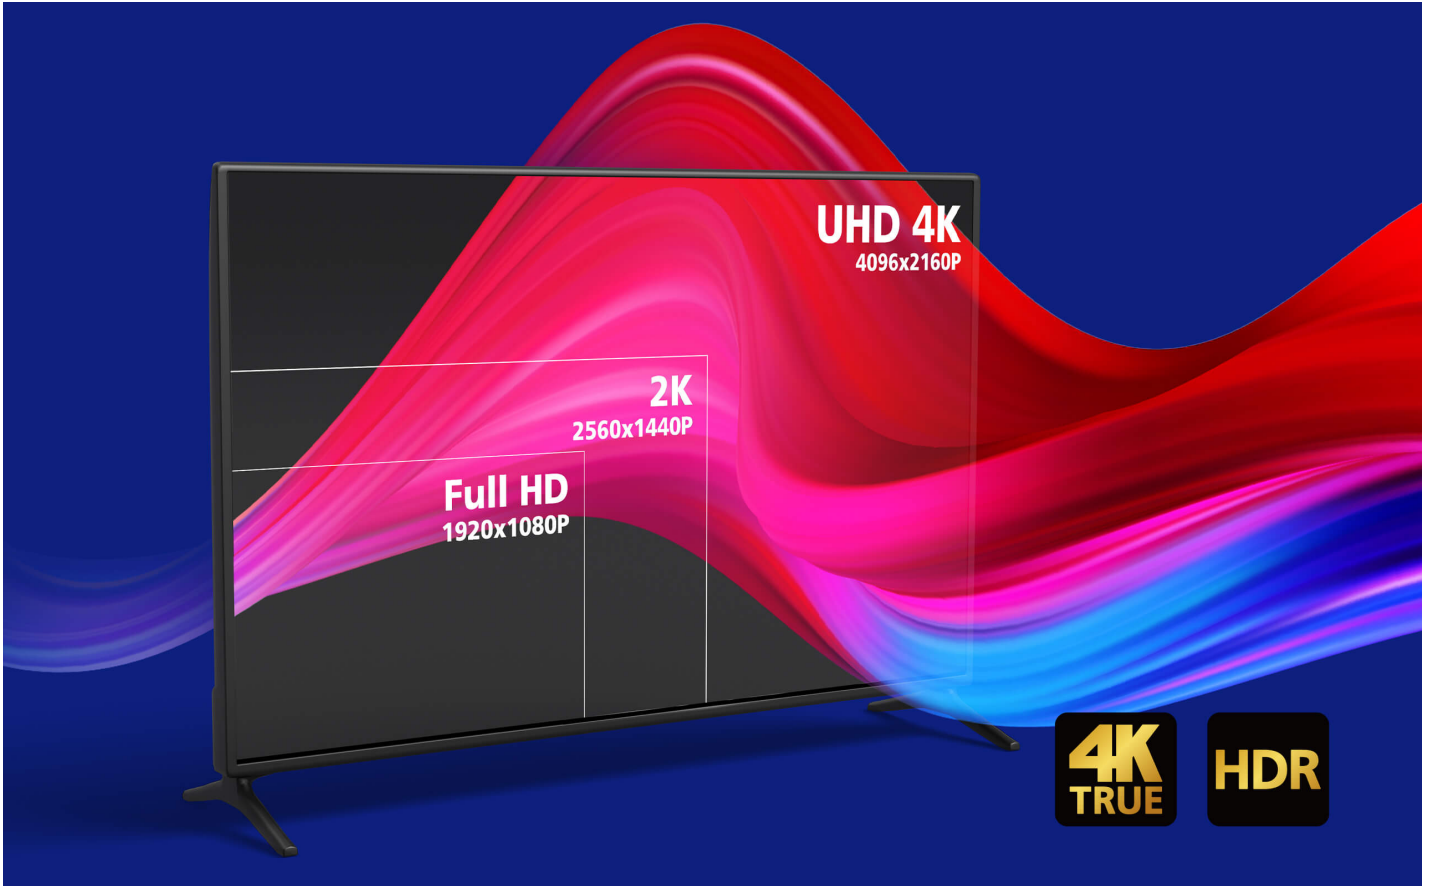

VE781020

20M True 4K HDMI Active Optical Cable (True 4K@20m)

Delivering Pristine Presentations with True 4K HDMI AOC

Anti-EMI

HDMI / 18 Gbps

HDCP 2.2

10 m / 20 m / 30 m

True 4K HDMI Active Optical Cable

The [VE781010](#), [VE781020](#), and [VE781030](#) are hybrid True 4K HDMI Active Optical Cables that integrate both optical fiber and copper wires, enabling seamless high-bandwidth data transmission in AV installations. With a slim 4.5 mm outer diameter, these EMI-resistant HDMI Active Optical cables come in lengths of 10, 20, and 30 meters, delivering vivid True 4K (4096 x 2160 @ 60 Hz, 4:4:4) visual clarity over long distances, making them ideal for meeting rooms, home cinemas, and digital signage setups.

**4K
TRUE**

**HDCP
2.2**

HDR

True 4K HDR, True Immersion

Indulge in the unmatched realism of video resolution up to 4096x2160@60Hz 4:4:4, powered by 18Gbps ultra-high-speed bandwidth. This ensures smooth, vibrant image quality with stunning clarity, rich colors, and exceptional contrast, offering a truly immersive viewing experience.

- Customer Type *

Job Title *

Features

ATEN VE781020 True 4K HDMI Active Optical Cable utilizes AOC technology that enables conversion between input signals and optical signals for optimum high bandwidth data transmissions. The EMI-resistant optical cables come in 20 m with full support of True 4K resolutions. It is fully compliant with HDCP 2.2 standards and meets HDMI specifications including 3D, deep color, and data rates up to 18 Gbps. Supported Dolby True HD and DTS-HD Master Audio, the optical cables guarantee lossless audio signal transmissions. The VE781020 optical cable is an ideal solution for extending the reach of your digital signage in a wide range of settings, such as traffic stations, shopping centers, and hospital facilities.