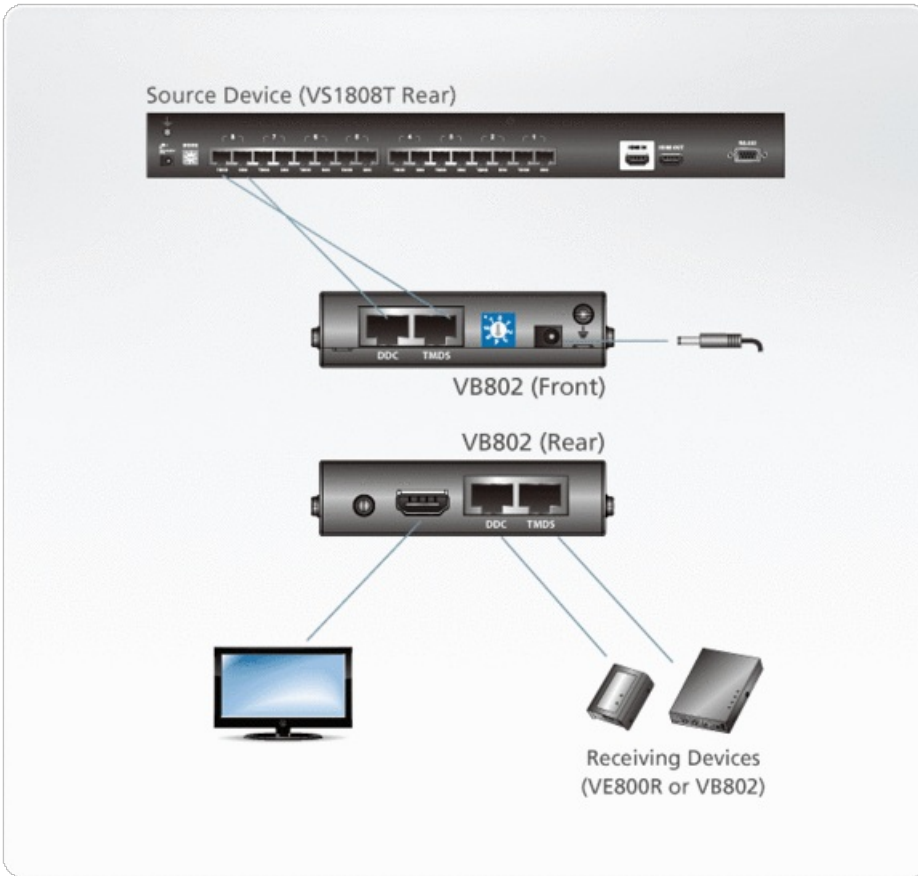

Diagram

ATEN International Co., Ltd.

3F, No.125, Sec. 2, Datong Rd., Sijhih District., New Taipei City 221, Taiwan
Phone: 886-2-8692-6789 Fax: 886-2-8692-6767
www.aten.com E-mail: marketing@aten.com

© Copyright 2015 ATEN® International Co., Ltd.
ATEN and the ATEN logo are trademarks of ATEN International Co., Ltd.
All rights reserved. All other trademarks are the property of their respective owners.