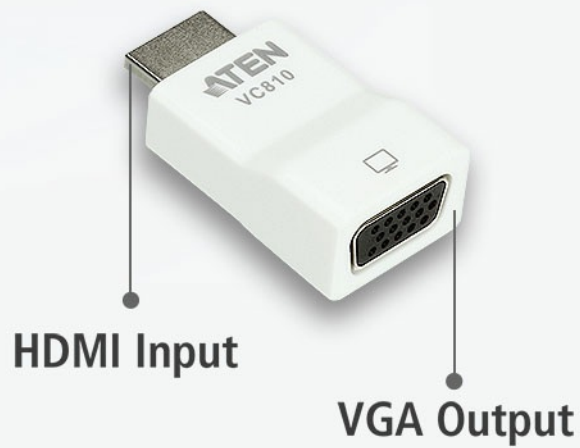

VC810

HDMI to VGA Adapter

HDMI to VGA Adapter

**Plug-n-Play**

No installation software or drivers required. The VC810 is the perfect solution for connecting HDMI inputs to VGA output displays.

Superior Video Resolution

[Get Quote](#)

[Contact Sales](#)

Ultra Mini

The unique ultra-mini design of VC810 makes it super portable, easy to connect, and convenient to use.

[Talk to Our Experts](#)

If you prefer to have ATEN contact you, please complete the form and a representative will be in touch with you shortly

**Non-
Powered**

**Resolution
1920 x 1200, 1080P**

Features

The VC810 is an HDMI-to-VGA converter that allows you to connect an HDMI source (e.g. laptop, PC, ultrabook, etc) directly to a VGA display (e.g. projector, LCD monitor, etc) without upgrading to an HDMI-compatible display at extra cost. It supports frequently used video resolutions of up to 1920 x 1200. The VC810 is compact and convenient to install with no software needed – simply make the hardware connections. In addition, this plug-n-play converter does not require an external power source, which is ideal for environments like conference room where briefings or presentations take place, ensuring great portability, installation simplicity, and manageability.