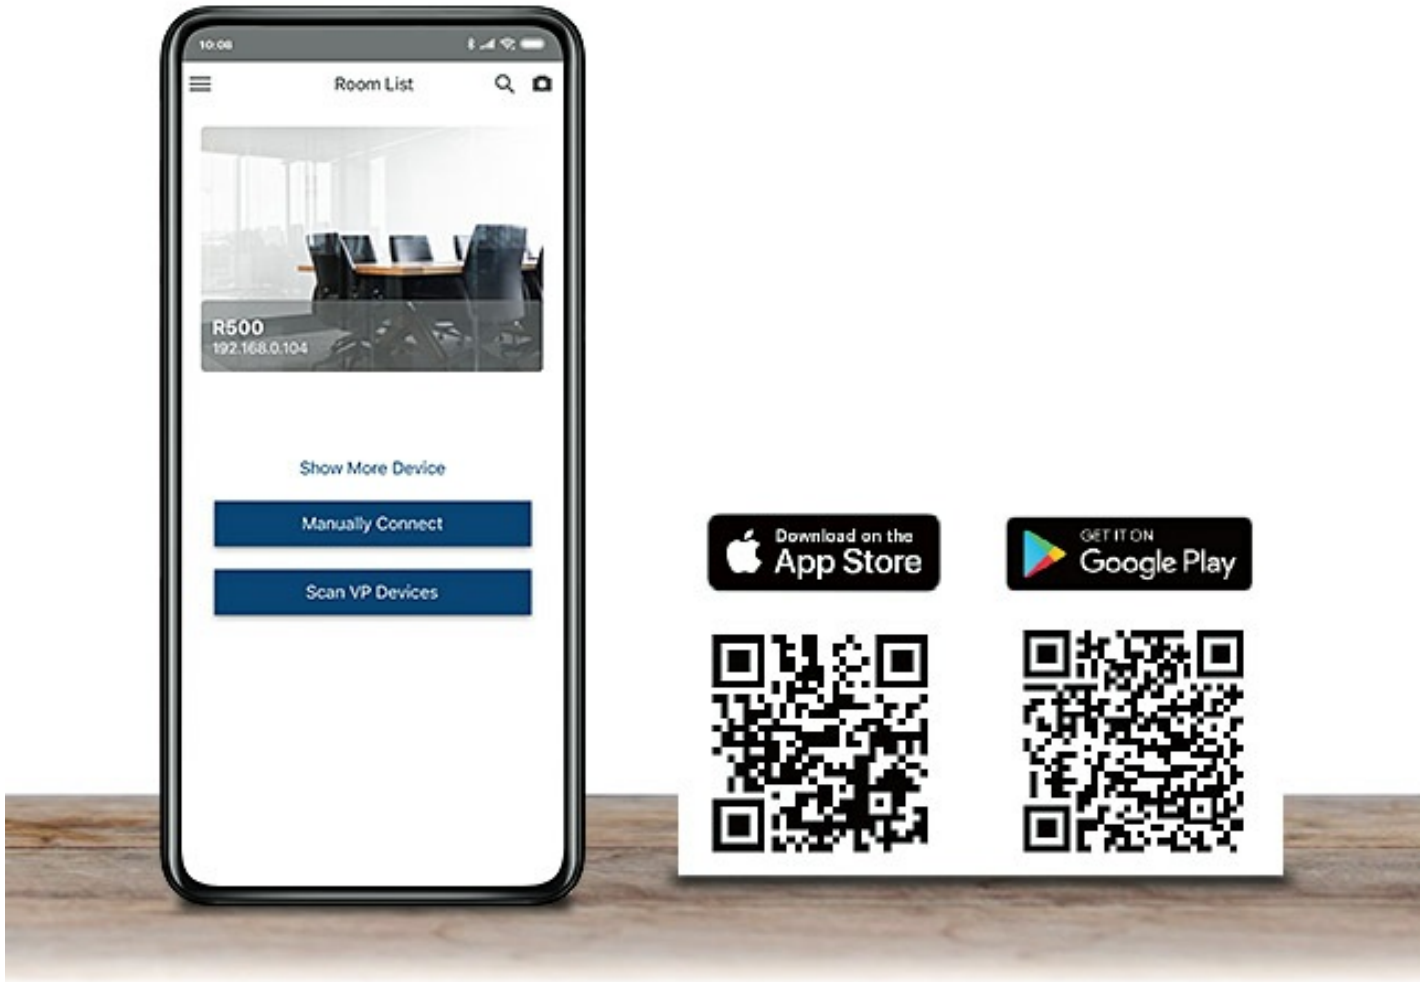

#### Real-time Whiteboard Annotation

The Whiteboard facilitates discussions by enabling multiple participants to take notes and make annotations on any file in real-time. It provides an intuitive experience by featuring text input, pencil, and image uploads, as well as drag-and-drop and enlarge functions. Whiteboard contents can be saved and shared for efficient post-meeting follow-up.

### Instant Chat Room Sharing

The Chat Room enhances interaction and information sharing between participants. Participants can instantly chat with each other or send files to all participants at once to ensure that everyone is on the same page and has access to relevant information for the meeting.

**Mobile App for Engaging Collaboration**

Join meetings via the ATEN Video Presentation Control App that allows you to share content and collaborate directly from your smartphone. This free app features sharing, Whiteboard, and Chat Room, as well as control capabilities to help you deliver smooth, engaging, and productive meetings.