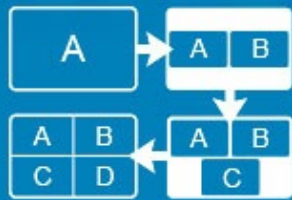

**Simultaneous Bi-directional Multistreaming**

Expedite collaboration with bi-directional content streaming among 4 participants simultaneously. Click the "Start Sharing" button to stream-in presentation content from your laptop or mobile device, or "Go Live" to stream-out presentation content in real-time to participants located in different rooms or separate floors.

**Quad View Flexibility with Auto Layout**

The built-in multi-view mode allows up to 4 streamed-in sources to be displayed in quad view on a single screen, and can dynamically adjust its layout according to the number of sources available. Participants can select a streaming-in source to enlarge and make full-screen, enhancing the flexibility of spontaneous presentation adjustments to meet the needs of fast-moving discussions.

### Auto Layout