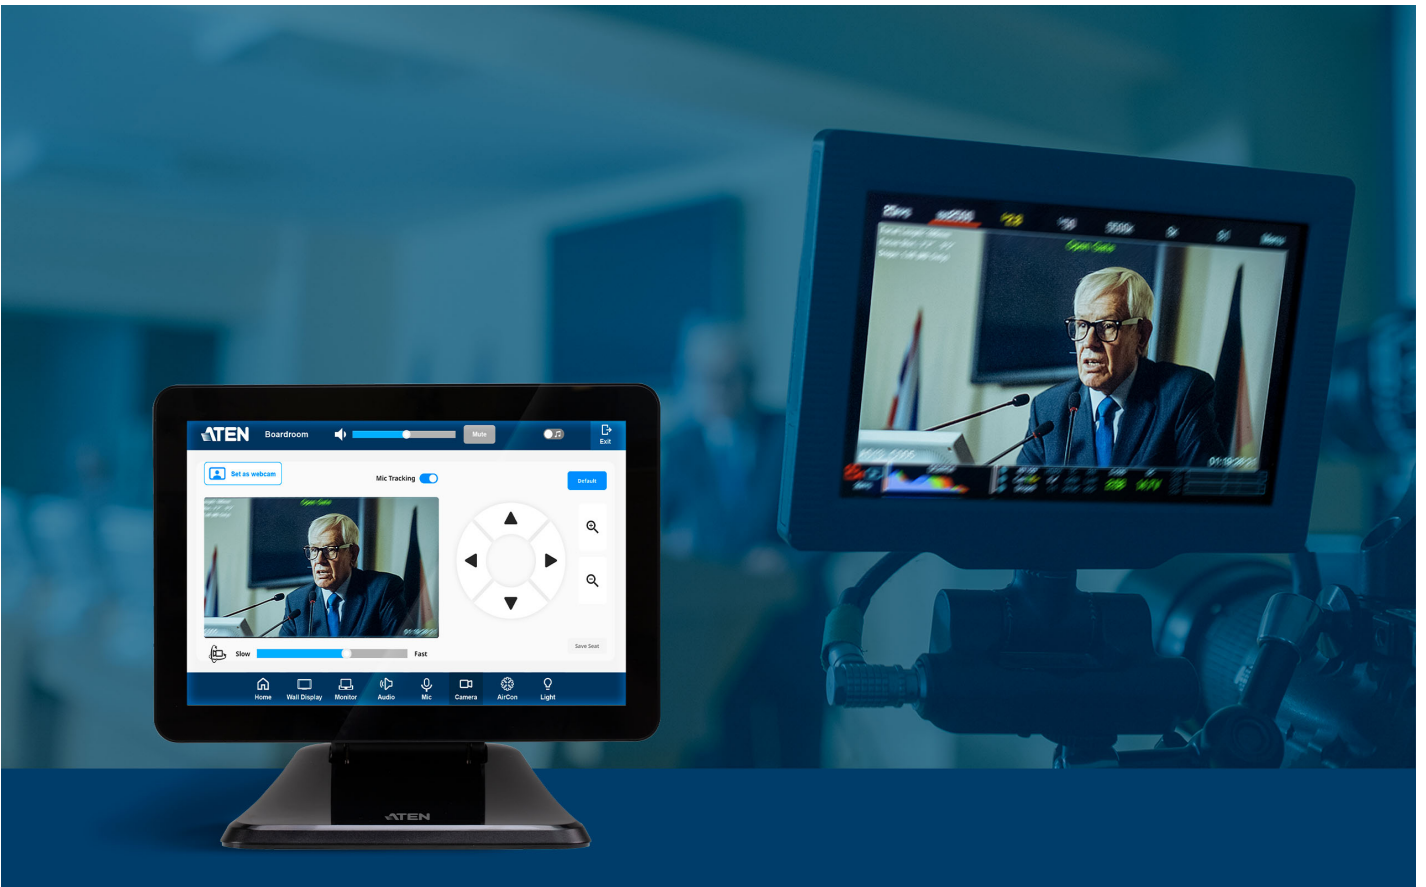

## VK330

10.1" Touch Panel

**One Panel. Total Control**

**VK330** 10.1" Touch Panel

The VK330 10" Touch Panel centralizes system control through an intuitive, responsive interface, allowing quick switching between the ATEN Control System app and third-party applications. Integrated with ATEN's Room Booking System, it also enables room status updates directly from the panel, streamlining meeting setup. Its compact 10" design and PoE capability make it ideal for mid- to large-sized meeting and conference rooms, where a clearly readable screen and simplified cabling are essential.

### Third-Party Application Control with AppSwitcher

In addition to interfacing with the ATEN Control System, the VK330 also serves as a dedicated, cost-effective touch panel for third-party apps such as video conferencing, device control, or custom room apps, enabling direct control without a separate controller.

### Streamlining Access with In-Room Booking Control

With integration into [ATEN Unizon](#) and the Room Booking System, booking a room, checking in or out, viewing room status, and extending a meeting are all just a few taps away on the panel – anytime during a meeting.

#### Real-Time Video Streaming Preview

The VK330 displays real-time feeds from IP cameras and ATEN VE89 series video over IP transmitters via native RTSP/ONVIF protocols, enabling direct preview and seamless switching of video sources from the panel.