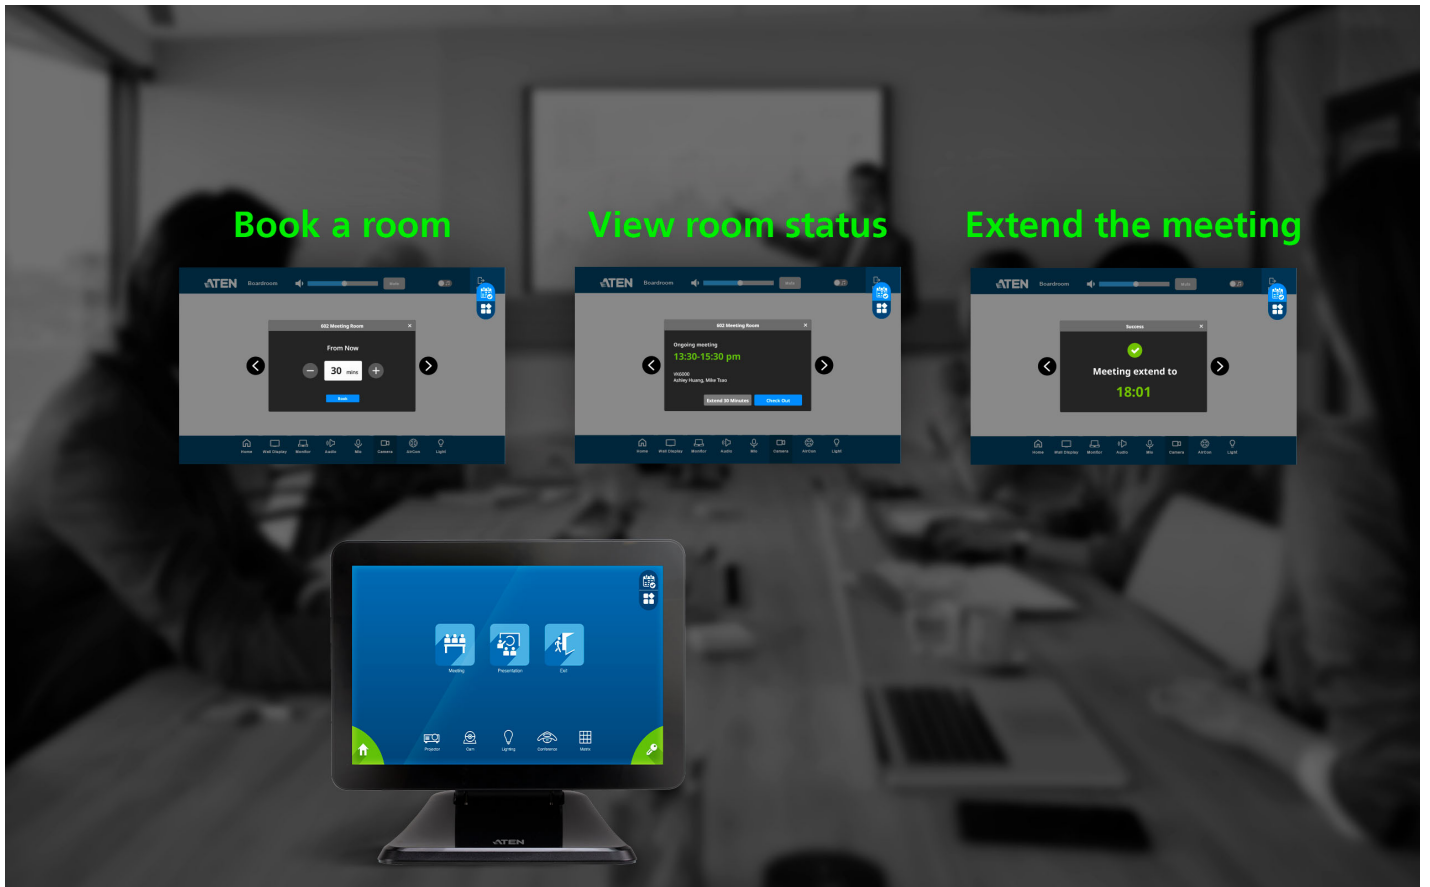

## VK330

10.1" Touch Panel

**One Panel. Total Control**

**VK330** 10.1" Touch Panel

The VK330 10" Touch Panel centralizes system control through an intuitive, responsive interface, allowing quick switching between the ATEN Control System app and third-party applications. Integrated with ATEN's Room Booking System, it also enables room status updates directly from the panel, streamlining meeting setup. Its compact 10" design and PoE capability make it ideal for mid- to large-sized meeting and conference rooms, where a clearly readable screen and simplified cabling are essential.

App Switching

RBS Integration

Video Streaming  
Preview

Multi-Room  
Centralized Control

Power  
over Ethernet

VESA Mounting

### Third-Party Application Control with AppSwitcher

In addition to interfacing with the ATEN Control System, the VK330 also serves as a dedicated, cost-effective touch panel for third-party apps such as video conferencing, device control, or custom room apps, enabling direct control without a separate controller.

### Streamlining Access with In-Room Booking Control

With integration into [ATEN Unizon](#) and the Room Booking System, booking a room, checking in or out, viewing room status, and extending a meeting are all just a few taps away on the panel – anytime during a meeting.