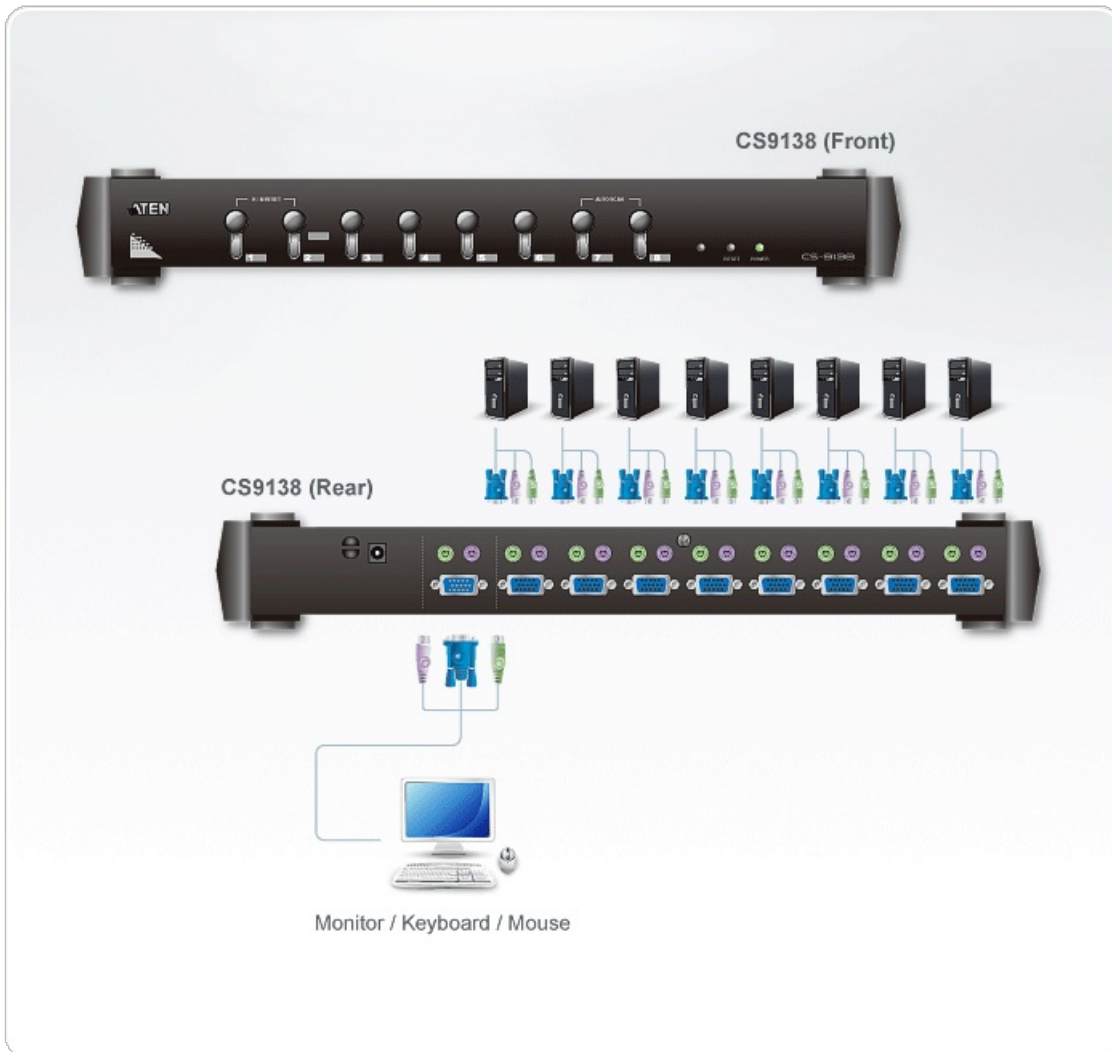

Diagram

ATEN International Co., Ltd.

3F., No.125, Sec. 2, Datong Rd., Sijhih District., New Taipei City 221, Taiwan
Phone: 886-2-8692-6789 Fax: 886-2-8692-6767
www.aten.com E-mail: marketing@aten.com

© Copyright 2015 ATEN® International Co., Ltd.
ATEN and the ATEN logo are trademarks of ATEN International Co., Ltd.
All rights reserved. All other trademarks are the property of their
respective owners.