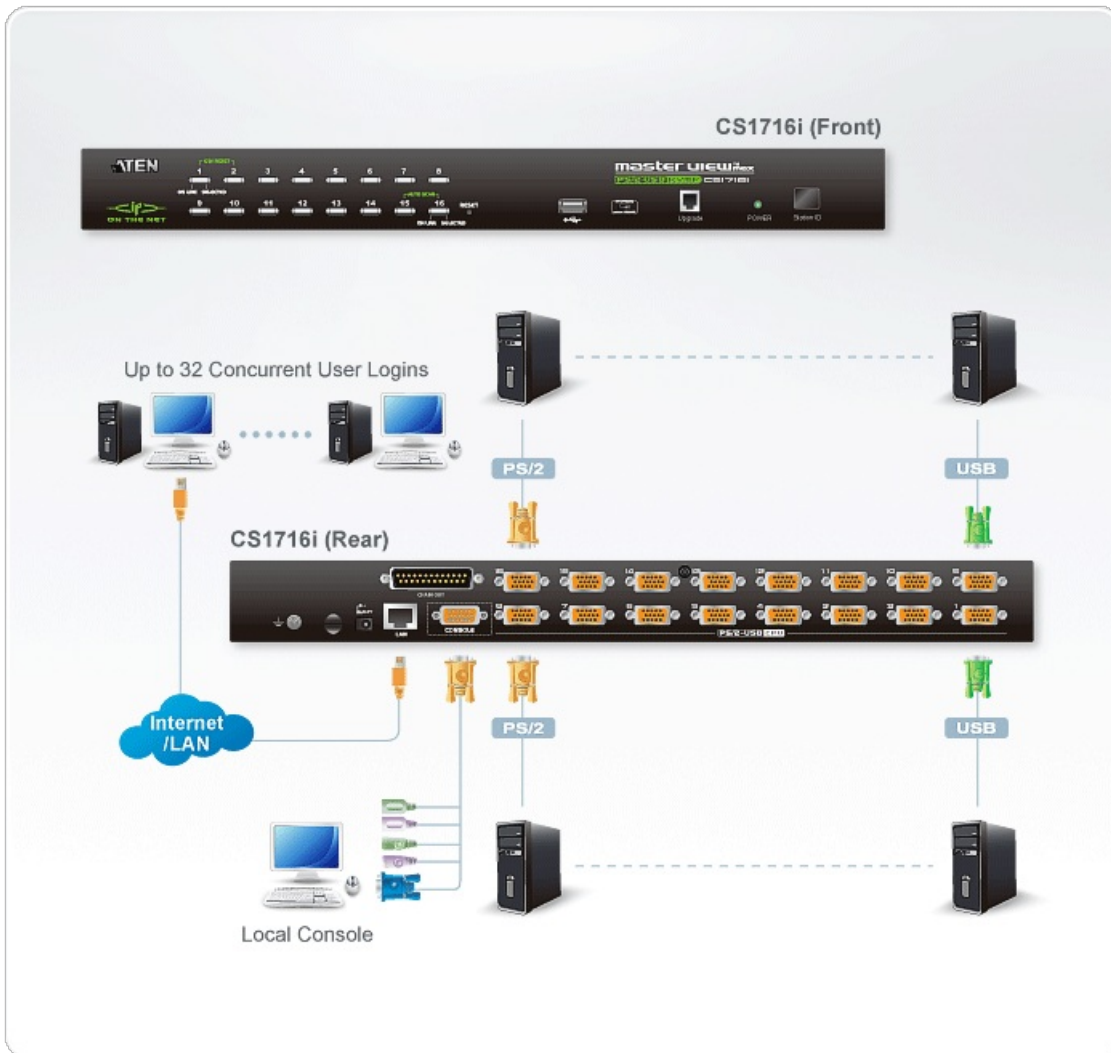

Diagram

ATEN International Co., Ltd.

3F, No.125, Sec. 2, Datong Rd., Sijhih District., New Taipei City 221, Taiwan
Phone: 886-2-8692-6789 Fax: 886-2-8692-6767
www.aten.com E-mail: marketing@aten.com

© Copyright 2015 ATEN® International Co., Ltd.
ATEN and the ATEN logo are trademarks of ATEN International Co., Ltd.
All rights reserved. All other trademarks are the property of their
respective owners.