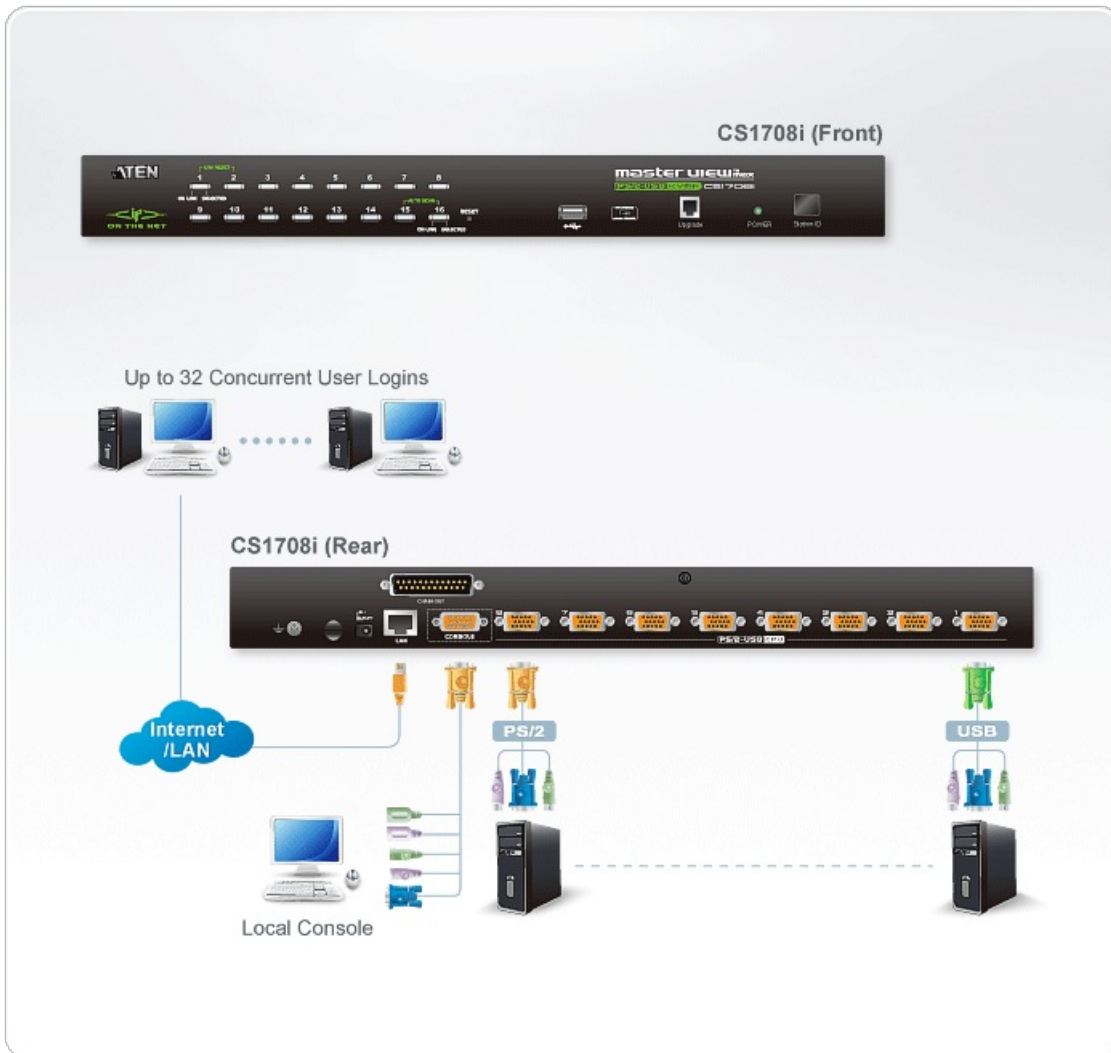

Diagram

ATEN International Co., Ltd.

3F, No.125, Sec. 2, Datong Rd., Sijhih District., New Taipei City 221, Taiwan
Phone: 886-2-8692-6789 Fax: 886-2-8692-6767
www.aten.com E-mail: marketing@aten.com

© Copyright 2015 ATEN® International Co., Ltd.
ATEN and the ATEN logo are trademarks of ATEN International Co., Ltd.
All rights reserved. All other trademarks are the property of their
respective owners.