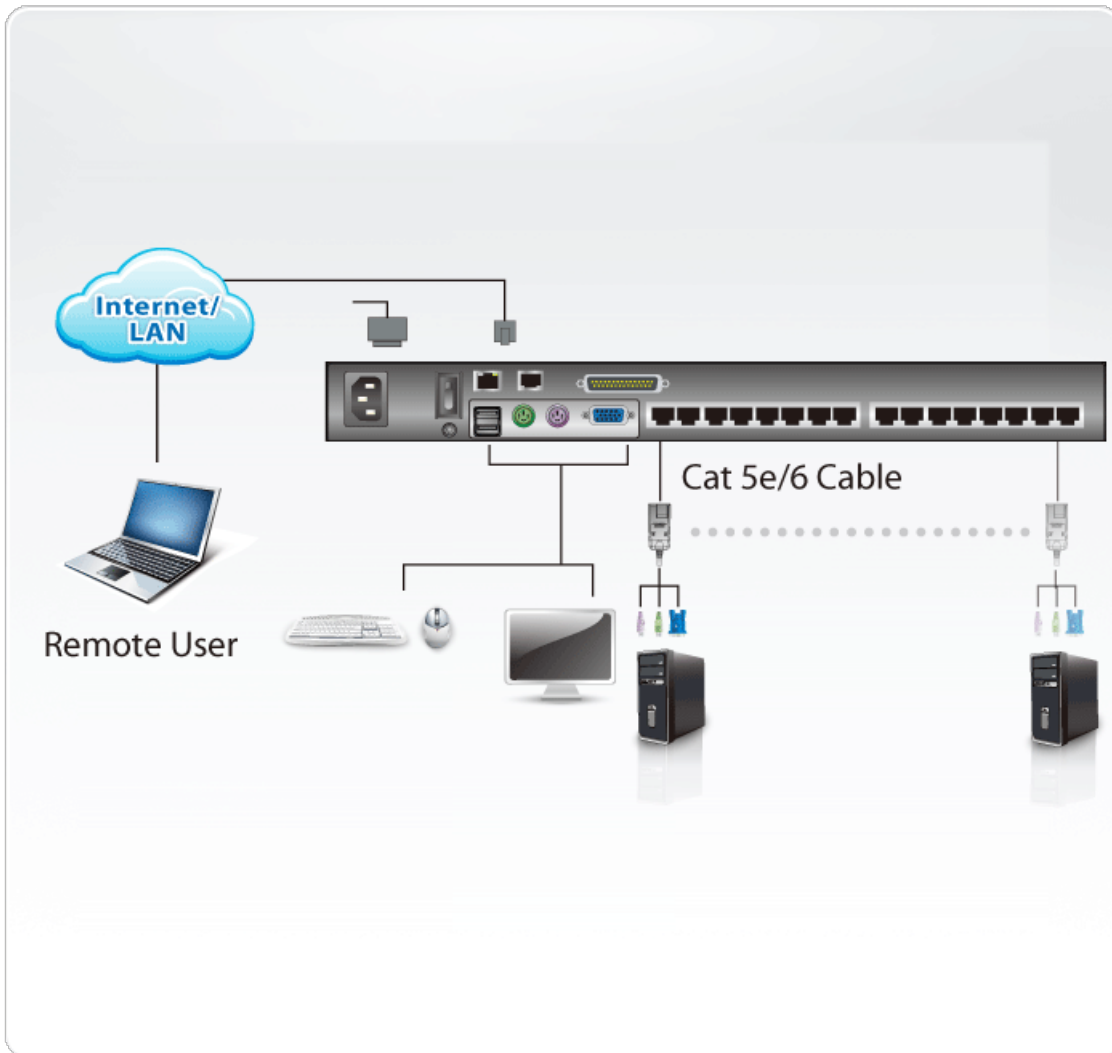

Diagram

ATEN International Co., Ltd.

3F., No.125, Sec. 2, Datong Rd., Sijhih District., New Taipei City 221, Taiwan
Phone: 886-2-8692-6789 Fax: 886-2-8692-6767
www.aten.com E-mail: marketing@aten.com

© Copyright 2015 ATEN® International Co., Ltd.
ATEN and the ATEN logo are trademarks of ATEN International Co., Ltd.
All rights reserved. All other trademarks are the property of their
respective owners.