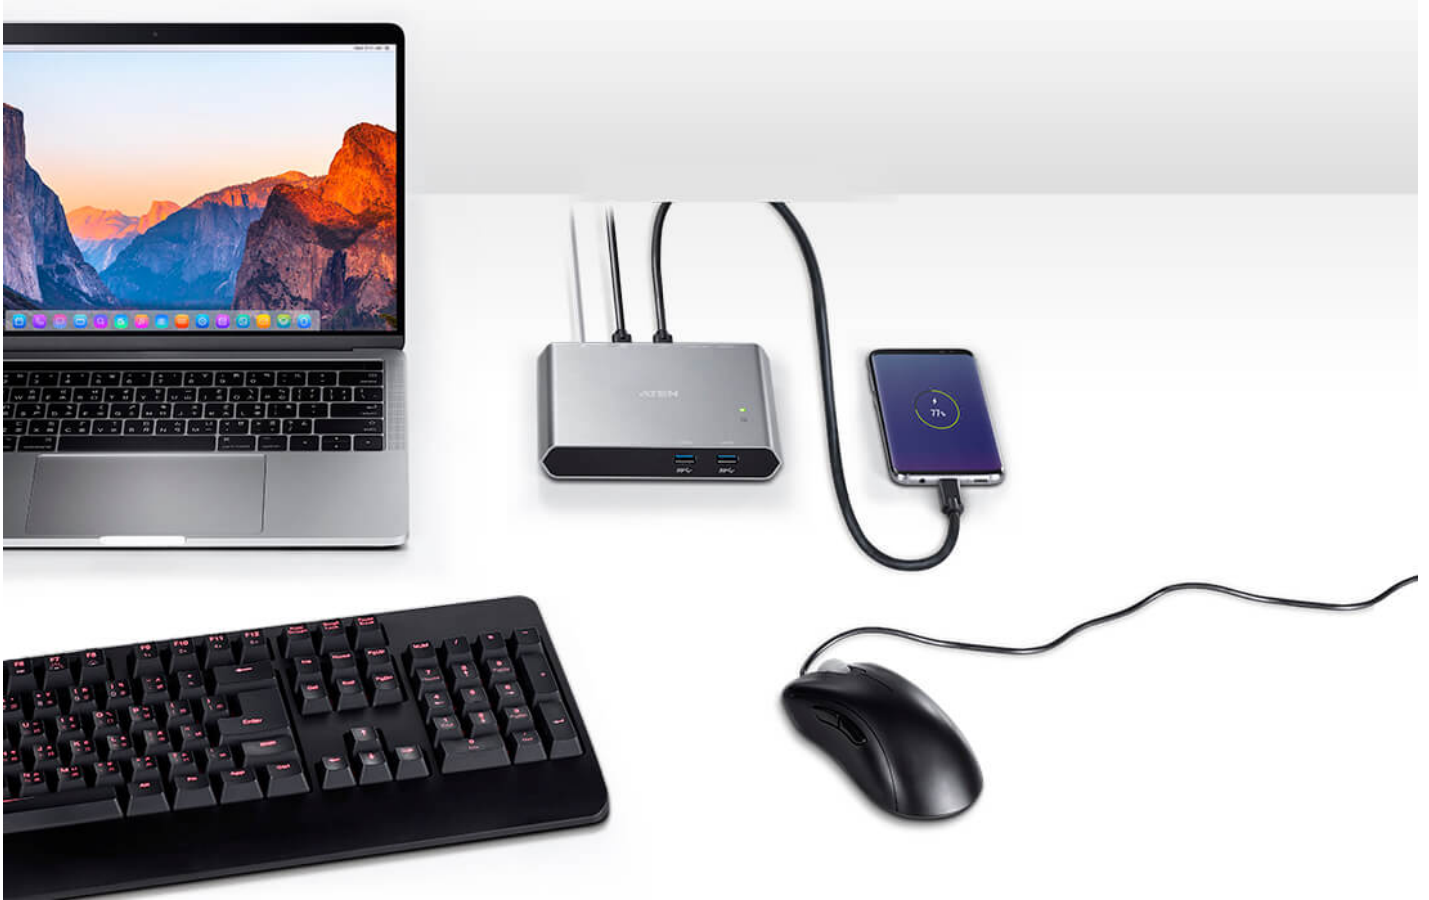

US3310

2-Port 4K HDMI USB-C KVM Dock Switch with Power Pass-through

Expand What Your Mobile Device Can Do

No more dealing with plugging and unplugging. Dock your USB-C smartphone, iPad Pro, and laptop, or two USB-C laptops, to US3310 and share a display and peripherals.* Use only one set of display, keyboard, and mouse to seamlessly control two systems and save desk space. Put the remote port selector in the most convenient place or even hide it under your desk for quick switching.

Contact Us

Get a quote for this product or get in touch with our sales experts

[Get Quote](#)

[_Contact Sales](#)

**Extend the Desktop Environment to your Phone**

Nowadays a smartphone can act like a PC. Use your smartphone to work, watch, and play on the go. Once back to the office or home you can connect it with US3310 to build a workstation in Samsung DeX mode for multitasking, and switch to a laptop once you have heavy tasks to do.

Charge your Phone, iPad, Laptop, and Power-hungry Devices

The 85W USB C power delivery 3.0 pass-through charges your phone, and laptop simultaneously and also provides enough power for power-hungry devices such as external hard drives or gaming devices. You can use your favorite keyboard and mouse to work and play, even with a power-hungry RGB gaming rig.

- Customer Type *

Job Title *

Computers

USB-C

PD 3.0

USB 3.2
Gen 1

Features

The US3310 is a 2-Port 4K HDMI USB-C KVM Dock Switch with Power Pass-through that features the combination of a multiport dock, and allows one button switching between laptops and Android smart phones. With one set of display, keyboard, and mouse, users get to seamlessly control two different systems and save desk space. Thanks to the remote port selector, users are allowed to put US3310 at the most convenient location or hide it under the desk to do the quick switch.