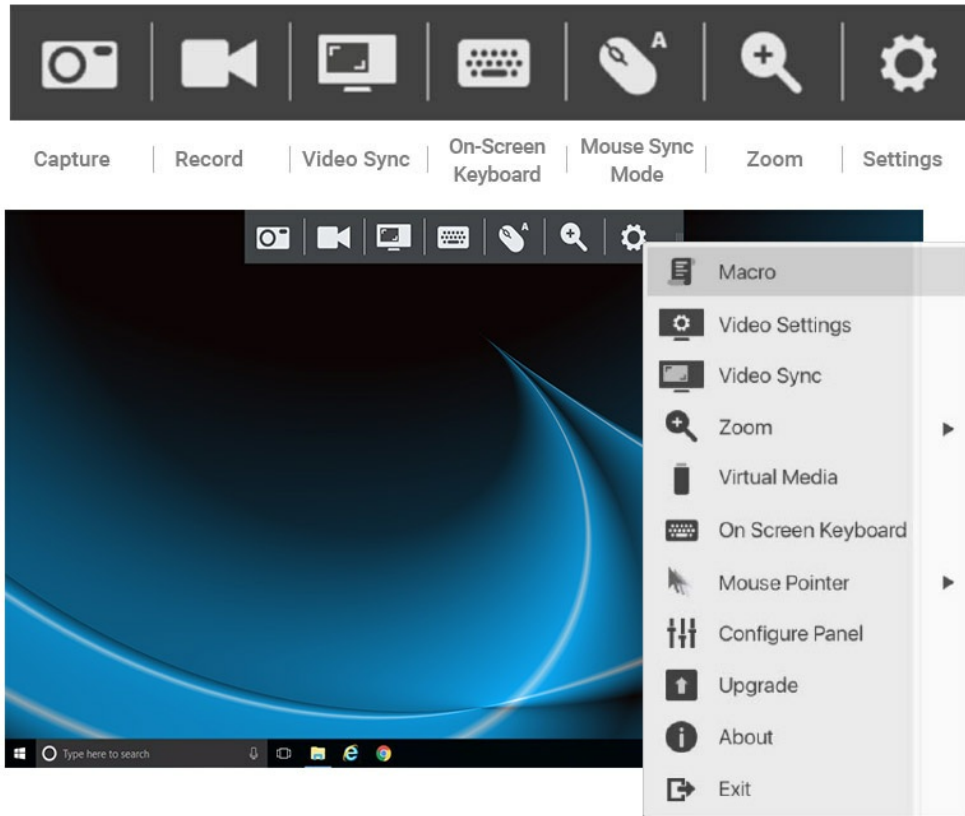

CV211

Laptop USB KVM Console Crash Cart Adapter

Make the Smarter Choice!

Professional IT experts! Are you still carrying around a monitor, keyboard and mouse to maintain servers?

ATEN's CV211 is a laptop USB KVM console adapter designed specifically for frustrated mobile IT managers. It is the perfect crash cart replacement that turns your laptop into a KVM console combining the functionality of a wormhole switch, capture box, external DVD-ROM, keyboard, mouse and monitor all in one compact and convenient unit. You are free to quickly and professionally diagnose and troubleshoot servers, ATMs or PoS systems with ease.

Save a record of remote operations for future tracking/training and troubleshooting

File Transfer

Bi-directional file transfers between the laptop and target computer

Contact Us

Get a quote for this product or get in touch with our sales experts

[Get Quote](#)

[Contact Sales](#)

CONTROL INTERFACE

More functions are available on an easy-to-use toolbar located within the remote view window.

WHAT PEOPLE ARE SAYING

“Using the CV211, you can determine the status of the host within five minutes. This not only shortens working hours but also greatly increases our overall effectiveness.”

The innovative virtual media function provides file applications, OS patching, diagnostic testing and software installations through the CV211's intuitive graphical user interface (GUI) which provides easy operation and fast remote access. The GUI console window can be adjusted to the exact size and resolution of the remote computer's desktop by resizing the pane automatically, or you can manually adjust the window size as you see fit. This allows you to view the target computer's entire desktop without needing to use a scroll bar.