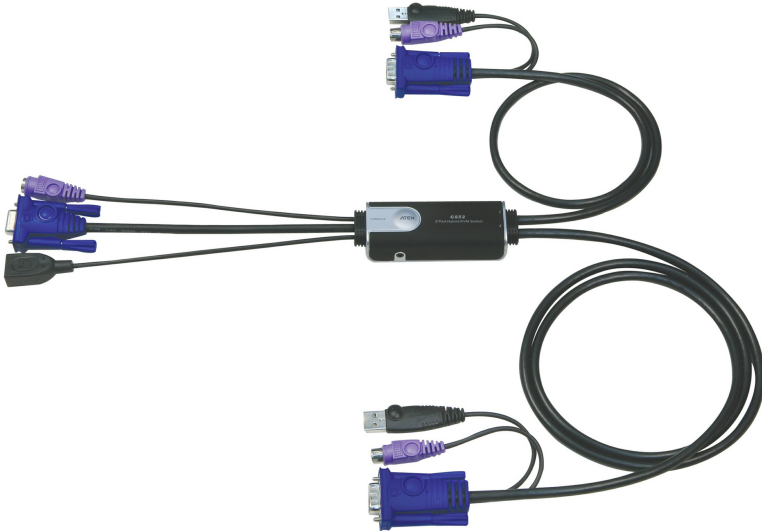

CS52

2-Port PS/2 USB VGA Cable KVM Switch with Remote Port Selector

Flexible Combinations : PS/2 Keyboard+USB Mouse

Features

- One console (monitor, PS/2 keyboard, and USB mouse) controls two computers
- Remote port selection switch for convenient switch placement
- Supports multi-function mice
- [USB 2.0 mouse port can be used for USB hub and USB peripheral sharing.](#)
- Compact design, built in all-in-one cables (console 0.15m; computers 0.6m, 1.2m)
- Superior video quality- up to 2048 x 1536; DDC2B
- Auto Scan function to monitor computer operation
- Non-powered
- OS Compatibility includes Windows 2000/XP/[Vista](#), Linux and FreeBSD.

Specification

Computer Connections	2
Port Selection	Hotkey, Remote Port Selector
Connectors	
Console Ports	1 x HDB-15 Female (Blue) 1 x 6-pin Mini-DIN Female (Purple) 1 x USB Type A Female
KVM Ports	2 x HDB-15 Male (Blue) 2 x 6-pin Mini-DIN Male (Purple) 2 x USB Type A Male (Black)
Remote Port Selector	1 x 2.5mm Audio Jack Female
LEDs	
Selected	2 (Green)
Cable Length	

Console	0.15 m
Computer	1 x 0.6 m; 1 x 1.2 m
Emulation	
Keyboard / Mouse	PS/2
Video	2048 x 1536; DDC2B
Scan Interval	3, 5, 10, 20 seconds (default: 5 secs.)
Power Consumption	DC5V:0.02W:4BTU/h Note: <ul style="list-style-type: none"> ● The measurement in Watts indicates the typical power consumption of the device with no external loading. ● The measurement in BTU/h indicates the power consumption of the device when it is fully loaded.
Environmental	
Operating Temperature	0-50°C
Storage Temperature	-20-60°C
Humidity	0-80% RH, Non-condensing
Physical Properties	
Housing	Plastic
Weight	0.35 kg (0.77 lb)
Dimensions (L x W x H)	8.45 x 3.40 x 2.21 cm (3.33 x 1.34 x 0.87 in.)
Note	For some of rack mount products, please note that the standard physical dimensions of WxDxH are expressed using a LxWxH format.