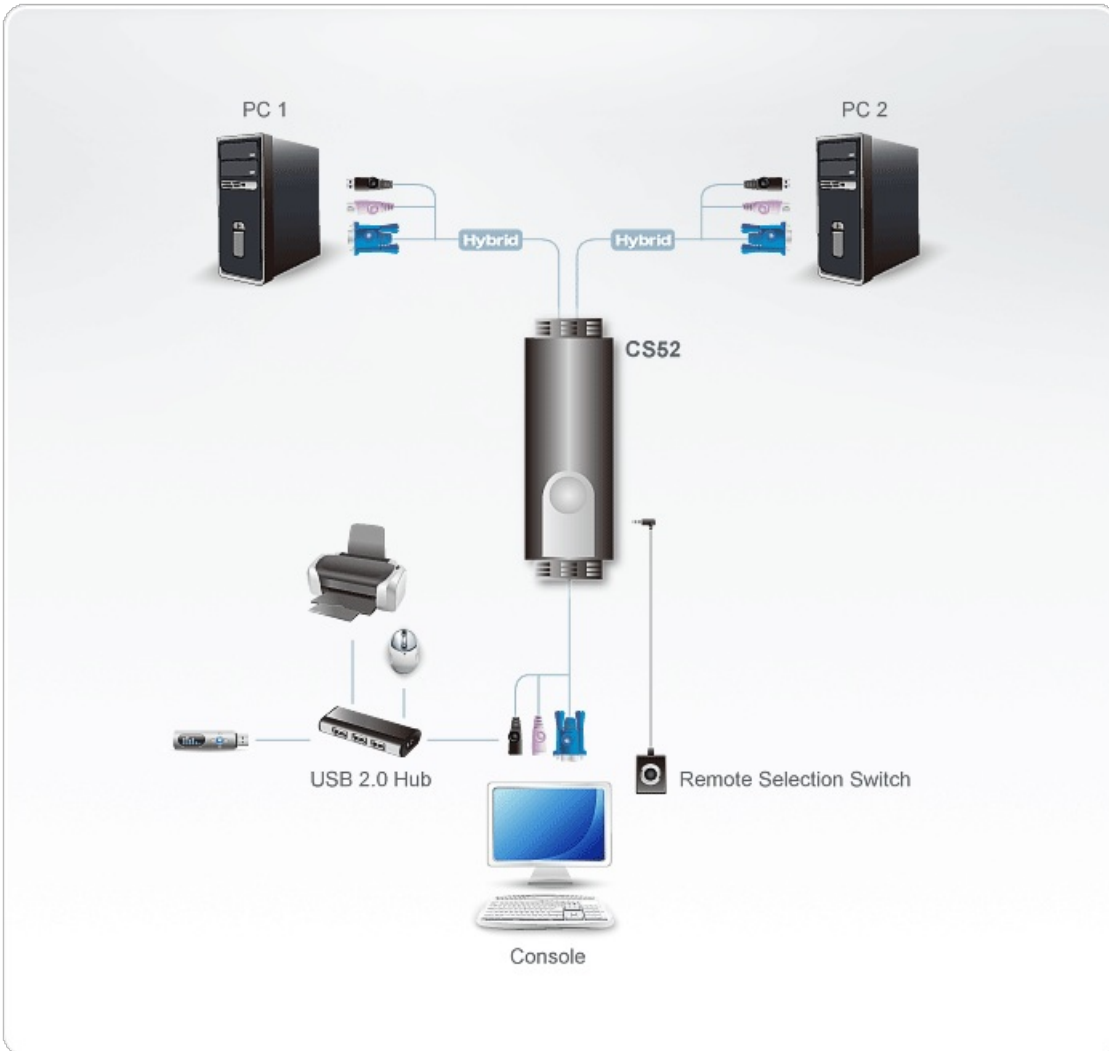

Diagram

ATEN International Co., Ltd.

3F., No.125, Sec. 2, Datong Rd., Sijhih District., New Taipei City 221, Taiwan
Phone: 886-2-8692-6789 Fax: 886-2-8692-6767
www.aten.com E-mail: marketing@aten.com

© Copyright 2015 ATEN® International Co., Ltd.
ATEN and the ATEN logo are trademarks of ATEN International Co., Ltd.
All rights reserved. All other trademarks are the property of their
respective owners.