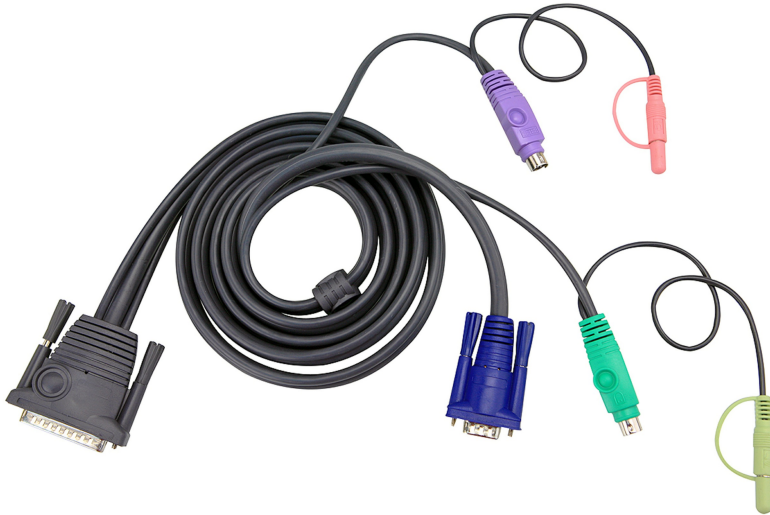

## 2L-1705P

5M PS/2 KVM Cable with Audio

PC Connector: HDB,PS/2 and Audio  
 Console Connector:DB-25  
 Length: 16 feet (5m)  
 Please see ["KVM Cables Table"](#) for compatible products

### Specification

TO PC/Source Interface	
PS/2	6 pin mini-DIN Male
VGA	HDB-15 Male
Mini Stereo Jack	Audio Plugs (Mic & Speaker)
TO Switch Interface	
Daisy Chain Input	DB-25 Male