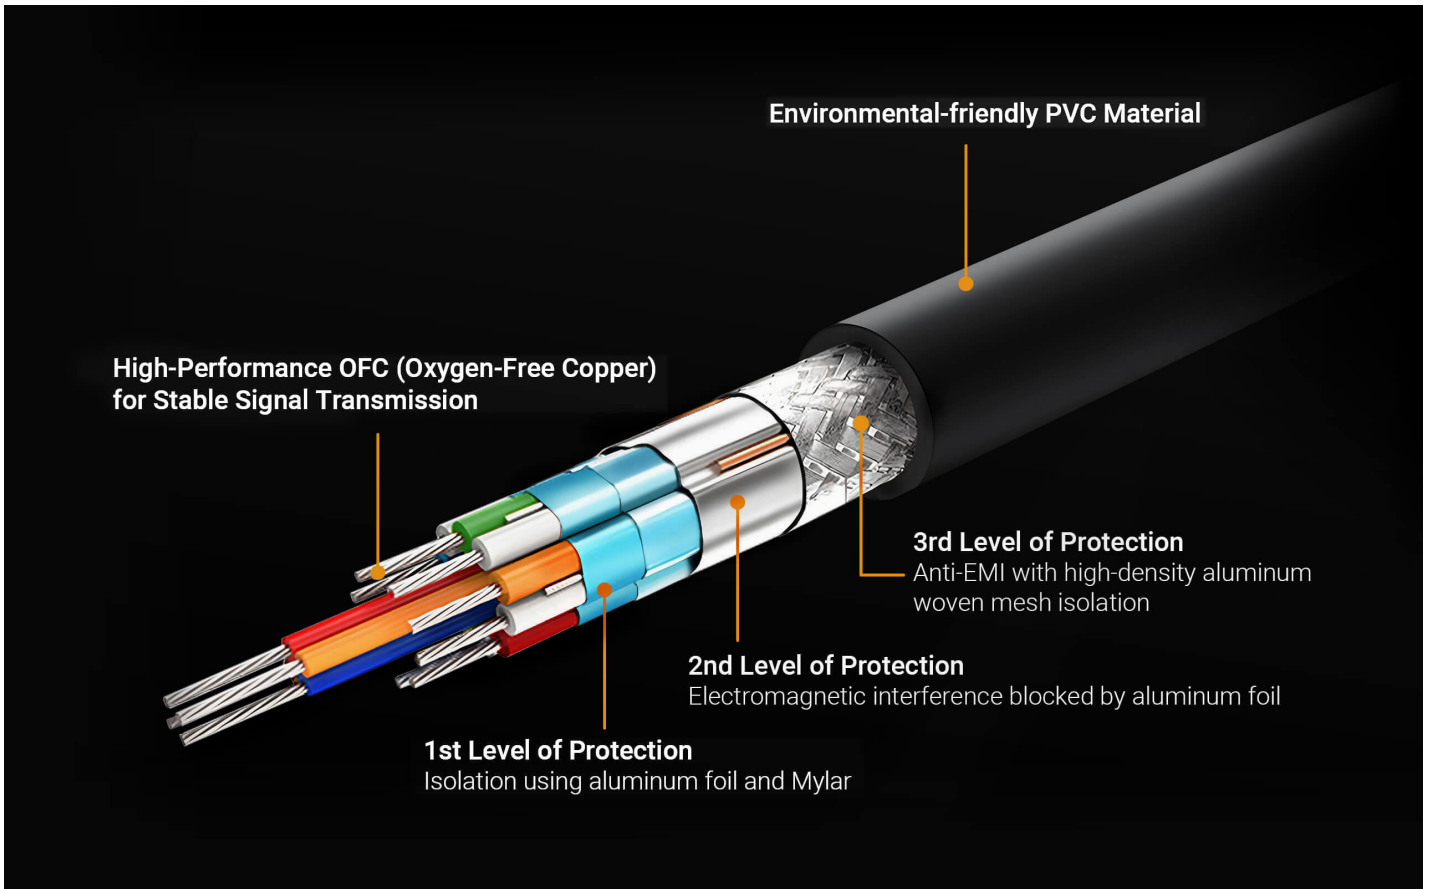

TV Box

Gaming

Source Device

Industry-Proven Quality, Detail-Oriented Craftsmanship

ATEN Optimum Cable Quality Assurance

- Expertly crafted, superior-quality HDMI cable
- Reliably stable performance in electromagnetic environments
- Robust product durability for frequent hot-plugging