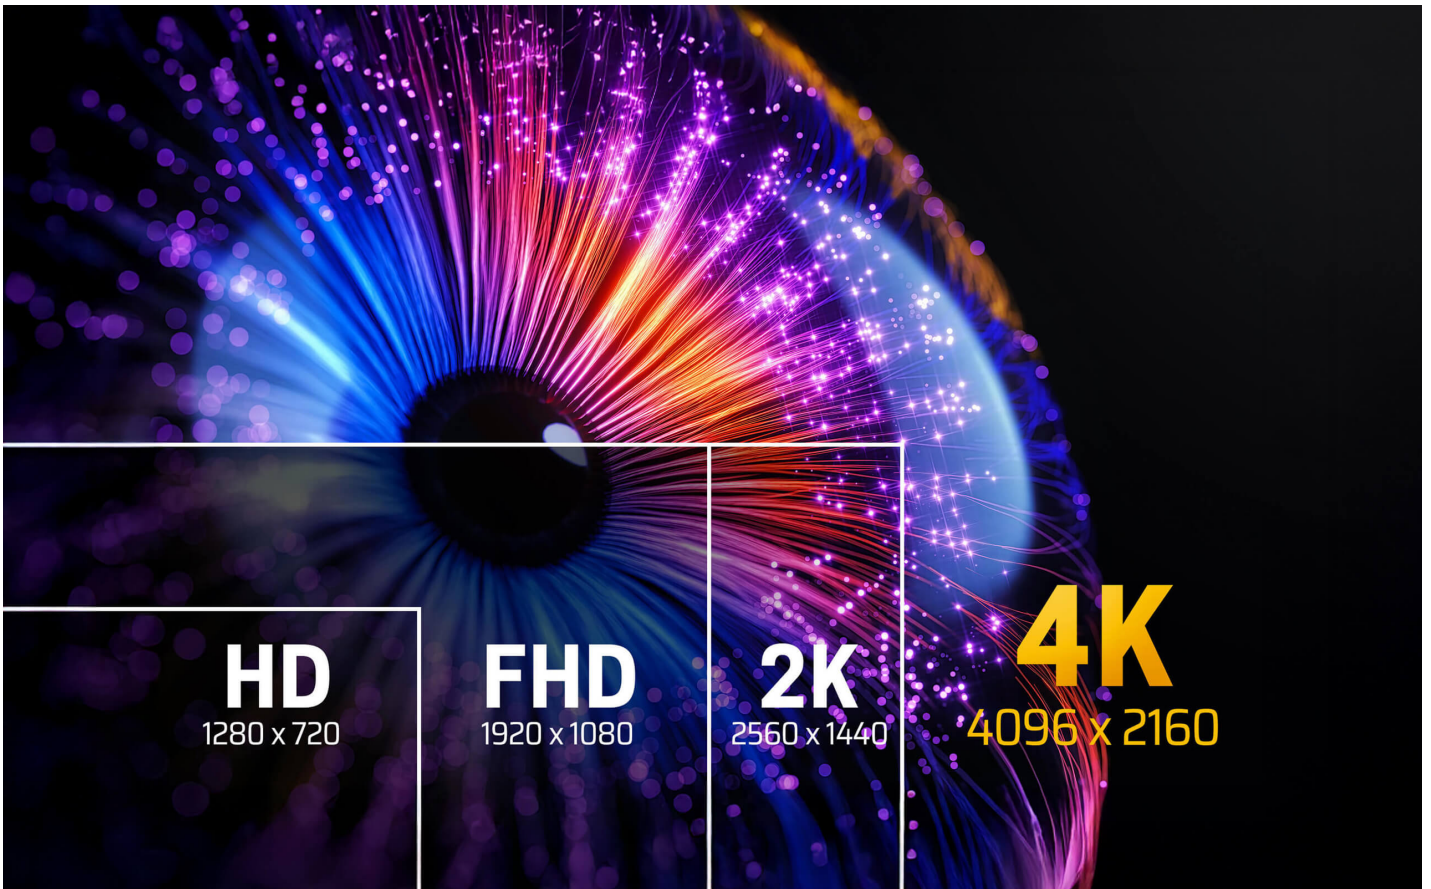

2L-7D01H

1 m High Speed HDMI™ Cable with Ethernet (True 4K)

Super Speed, Stunning Visuals

1 m | 2 m | 3 m

High Speed True 4K HDMI Cable with Ethernet

HDMI 2.0 / 4K TRUE HDR / 18 Gbps / HDCP 2.2 / 21:9 Aspect Ratio / 90° Bend radius

Stunning 4K Clarity with HDR Enhancement

Featuring True 4K visual clarity, the addition of HDR further delivers stunning video quality by enhancing brightness, contrast, and color range for more vibrant and vivid images.

Captivating Cinematic Audio-Visual Mastery

- Up to 32 channels for an ultimate surround sound experience
- 1536 kHz audio sample rate for realistic audio presentation
- Ultra-wide 21:9 aspect ratio for cinema-level video experience