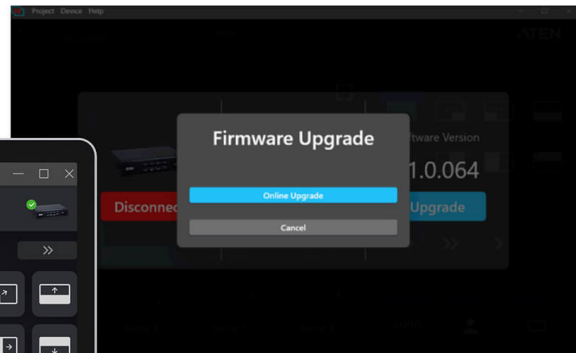

Talk to Our Experts

If you prefer to have ATEN contact you, please complete the form and a representative will be in touch with you shortly