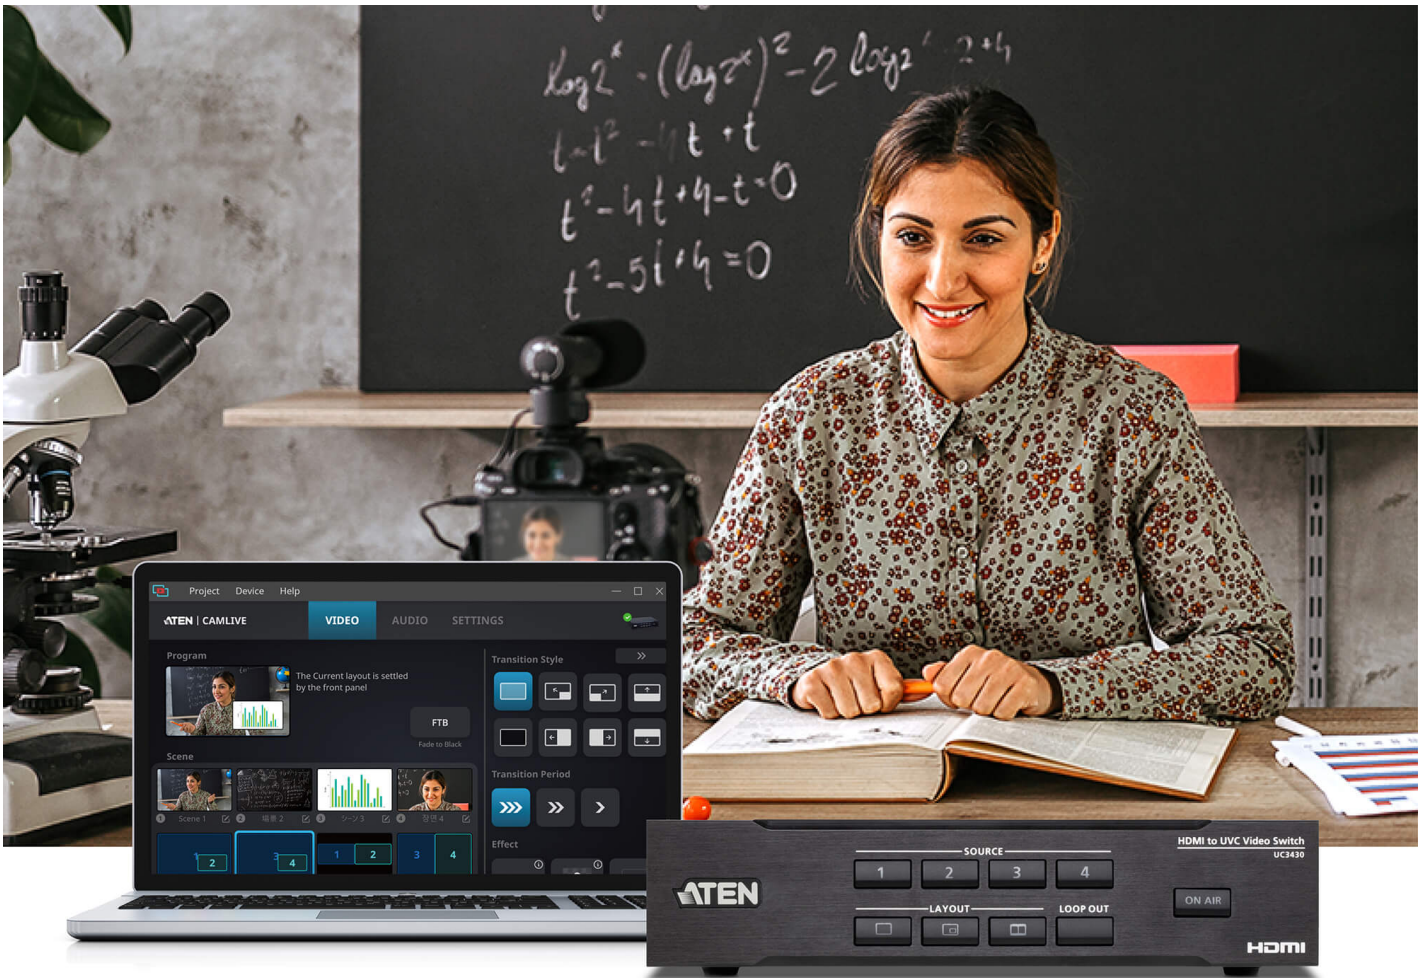

for important meetings on Zoom and Teams. Livestream effortlessly on platforms like YouTube, Twitch, and Facebook.

Contact Us

Get a quote for this product or get in touch with our sales experts

Get Quote
[Contact Sales](#)

Multi-Cam Mixing with Enhanced Effects

CAMLIVE™ PRO 4K redefines 4K video processing, featuring an intuitive "Scene Priority" preset operation for seamless content switching, mixing, and encoding. What's more, the ATEN OnAir Lite App empowers you to crop, resize, and create Picture-in-Picture effortlessly.

Chroma Keying can be accomplished by utilizing RGB codes, color palettes, or even a color selection tool to precisely select colors from the actual location of the background image.

CAMLIVE™ PRO 4K is your versatile companion for video presentations, and multi-cam mixing with enriched effects. The perfect complement to maximize your creative juices.