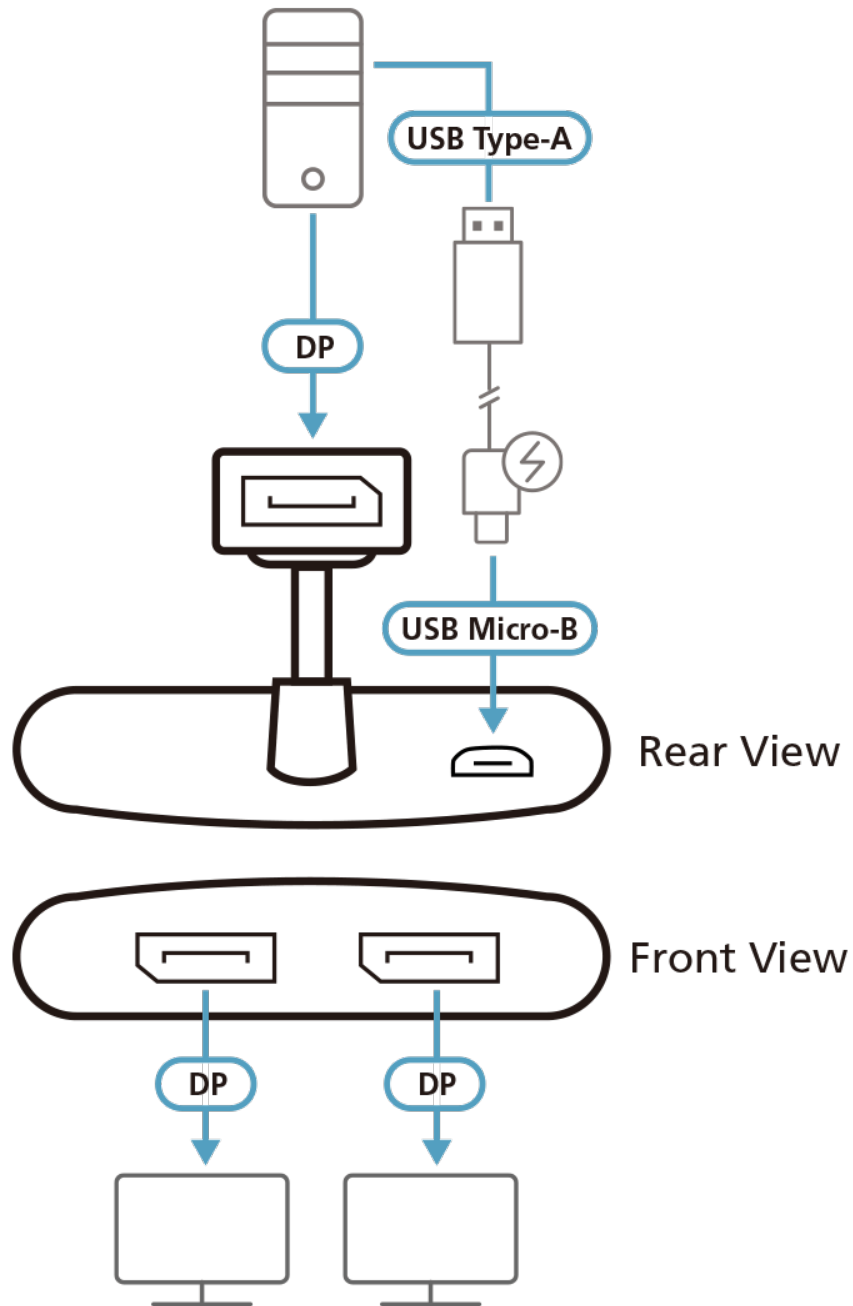

Diagram

ATEN International Co., Ltd.

3F., No.125, Sec. 2, Datong Rd., Sijhih District., New Taipei City 221, Taiwan
Phone: 886-2-8692-6789 Fax: 886-2-8692-6767
www.aten.com E-mail: marketing@aten.com