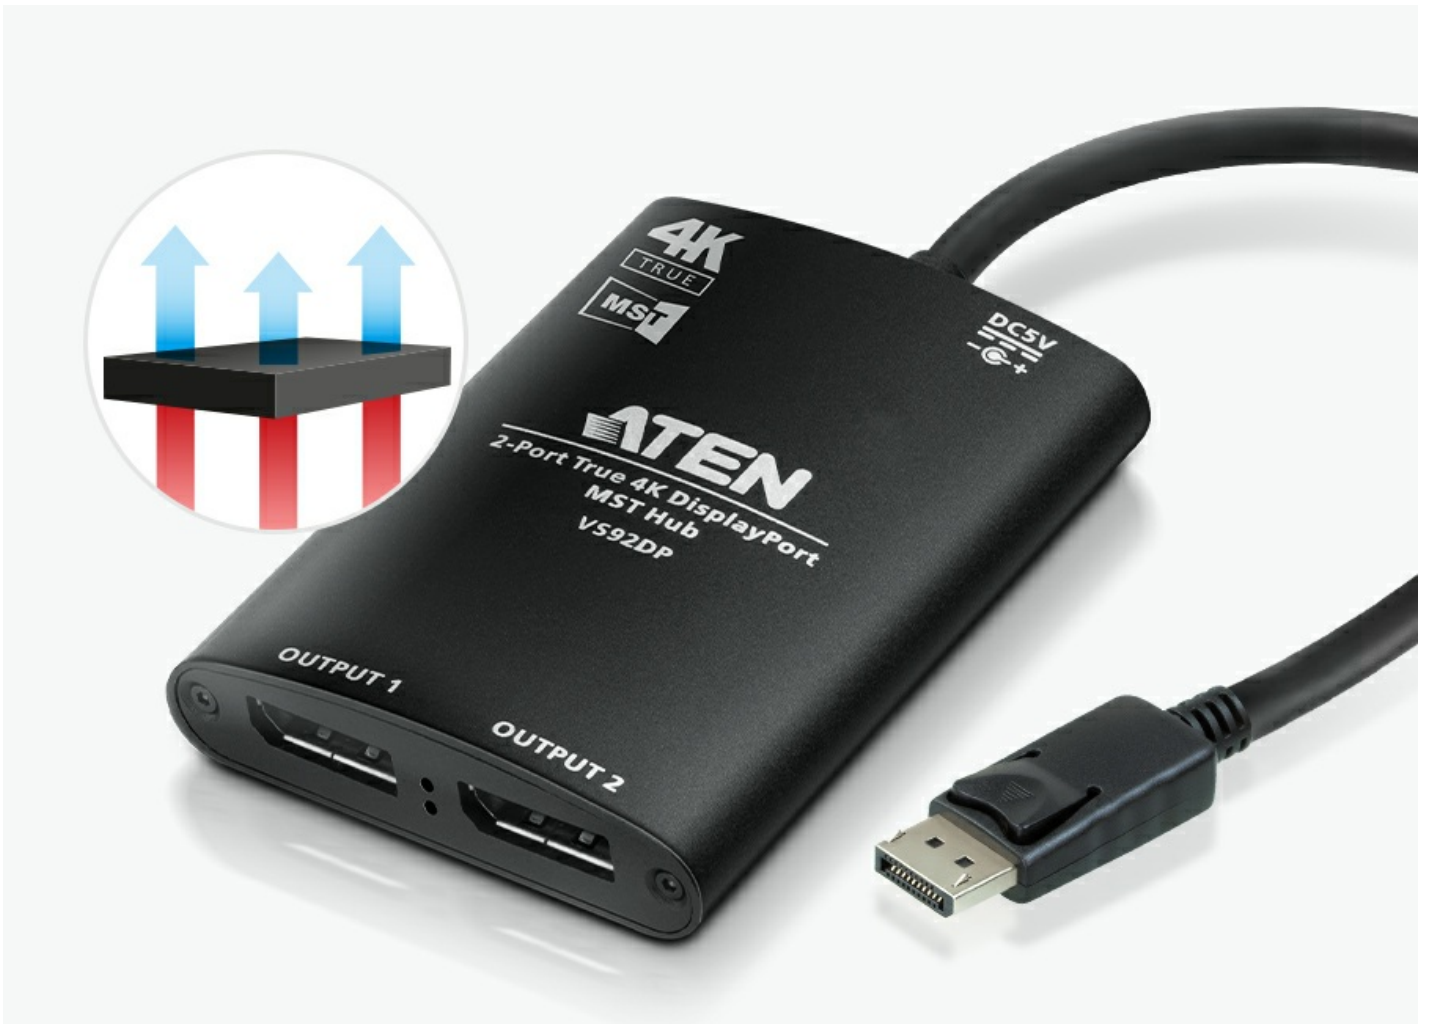

**Easily share hi-res content with MST Mirror Mode**

With the advanced technology of the VS92DP, you can effortlessly distribute true 4K content to two displays simultaneously for a seamless viewing experience.

Up to 4.6 m @4K30 under MST mode (*Tested with ATEN [2L-7D04DP](#) and NVIDIA GTX1060 graphic card)

**Easy to carry for those on-the-go**

VS92DP is small enough to be carried in the palm of your hand easily but is sturdy thanks to its robust aluminum housing. Its compact size makes it a perfect addition for on-the-go work.

Durable quality for non-stop signal transmission

The aluminum housing not only facilitates heat dissipation to significantly increase system stability for long-term use but also ensures optimal performance, extends the device's lifespan, and makes for smoother operation.

Talk to Our Experts

If you prefer to have ATEN contact you, please complete the form and a representative will be in touch with you shortly

- Country *

- Customer Type *

Video Out

DisplayPort

Features

Designed with a cost effective, yet advanced DisplayPort MST solution in mind, the ATEN VS92DP 2-Port True 4K DisplayPort MST Hub allows the high-definition video to be transmitted to two different locations without losing quality. Productivity is enhanced with its feature that permits up to two displays to be connected to a Windows-based laptop / PC. Meanwhile, users can mirror the same image onto two displays or display independent content to each display for multitasking.