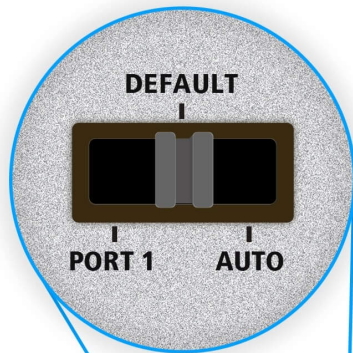

VS184B

4-Port True 4K HDMI Splitter

Experience True 4K AV with 4X the Impact

VS184B 4-Port True 4K HDMI Video Splitter

The VS184B is a 4-Port video splitter that distributes True 4K audiovisual content from a single HDMI input source to four HDMI-enabled displays simultaneously. Requiring no additional software setup or configuration, it is an ideal addition to home entertainment systems, digital signage deployments, as well as educational and commercial setups.

One Source, 4-Way Video Distribution

The splitter accepts input from an HDMI device – such as a PC, laptop, media player, and more – and streams the AV content to up to four HDMI-enabled displays, making it suitable for both consumer and professional applications.

True 4K Visual Clarity

The VS184B delivers stunning video quality with crystal-clear detail at resolutions up to True 4K (4096x2160 / 3840x2160 @ 60Hz, 4:4:4)

Flexible Long-Distance Cabling

The VS184B allows flexible cabling with connections to an HDMI source and to each HDMI display of up to 5 meters in length, delivering data rates of up to 18 Gbps.

No More Blank Screens

Featuring ATEN EDID Expert™, the video splitter offers selectable EDID settings to ensure smooth power-up and optimal video resolution across different displays.

Select from 3 EDID Settings: