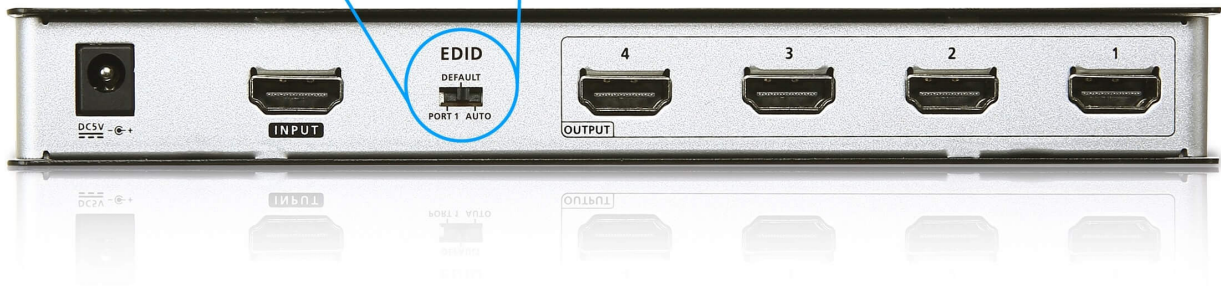

Applications

The video splitter is ideal for applications that require seamless distribution of pristine audiovisual content across multiple displays, ensuring a stunning viewing experience in any AV setup.

- 1.
- 2.
- 3.
- 4.