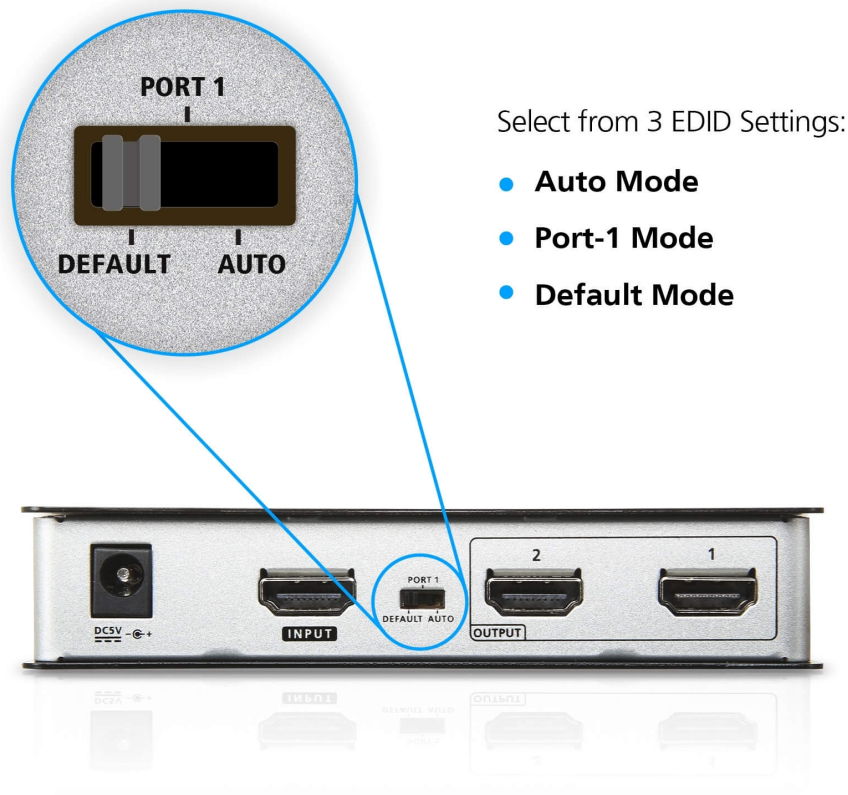

## Double the True 4K Brilliance on Dual Displays

**VS182B** 2-Port True 4K HDMI Video Splitter

The VS182B is a 2-port video splitter that delivers True 4K audiovisual content from a single HDMI source to two HDMI displays simultaneously. It's an ideal addition to any AV setup where consistent, high-definition content sharing is essential – such as in home entertainment systems, SOHO studios, meeting rooms, classrooms, and more.

#### One Source, Dual Video Distribution

The video splitter accepts input from an HDMI device – such as a PC, laptop, media player, and more – and streams the AV content to up to two HDMI-enabled displays, making it suitable for both consumer and professional applications.

**No More Blank Screens**

Featuring ATEN EDID Expert™, the video splitter offers selectable EDID settings to ensure smooth power-up and optimal video resolution across different displays.

**Applications**

The video splitter is ideal for applications that require seamless distribution of pristine audiovisual content across multiple displays, ensuring a stunning viewing experience in any AV setup.

- 1.
- 2.
- 3.
- 4.
- 5.