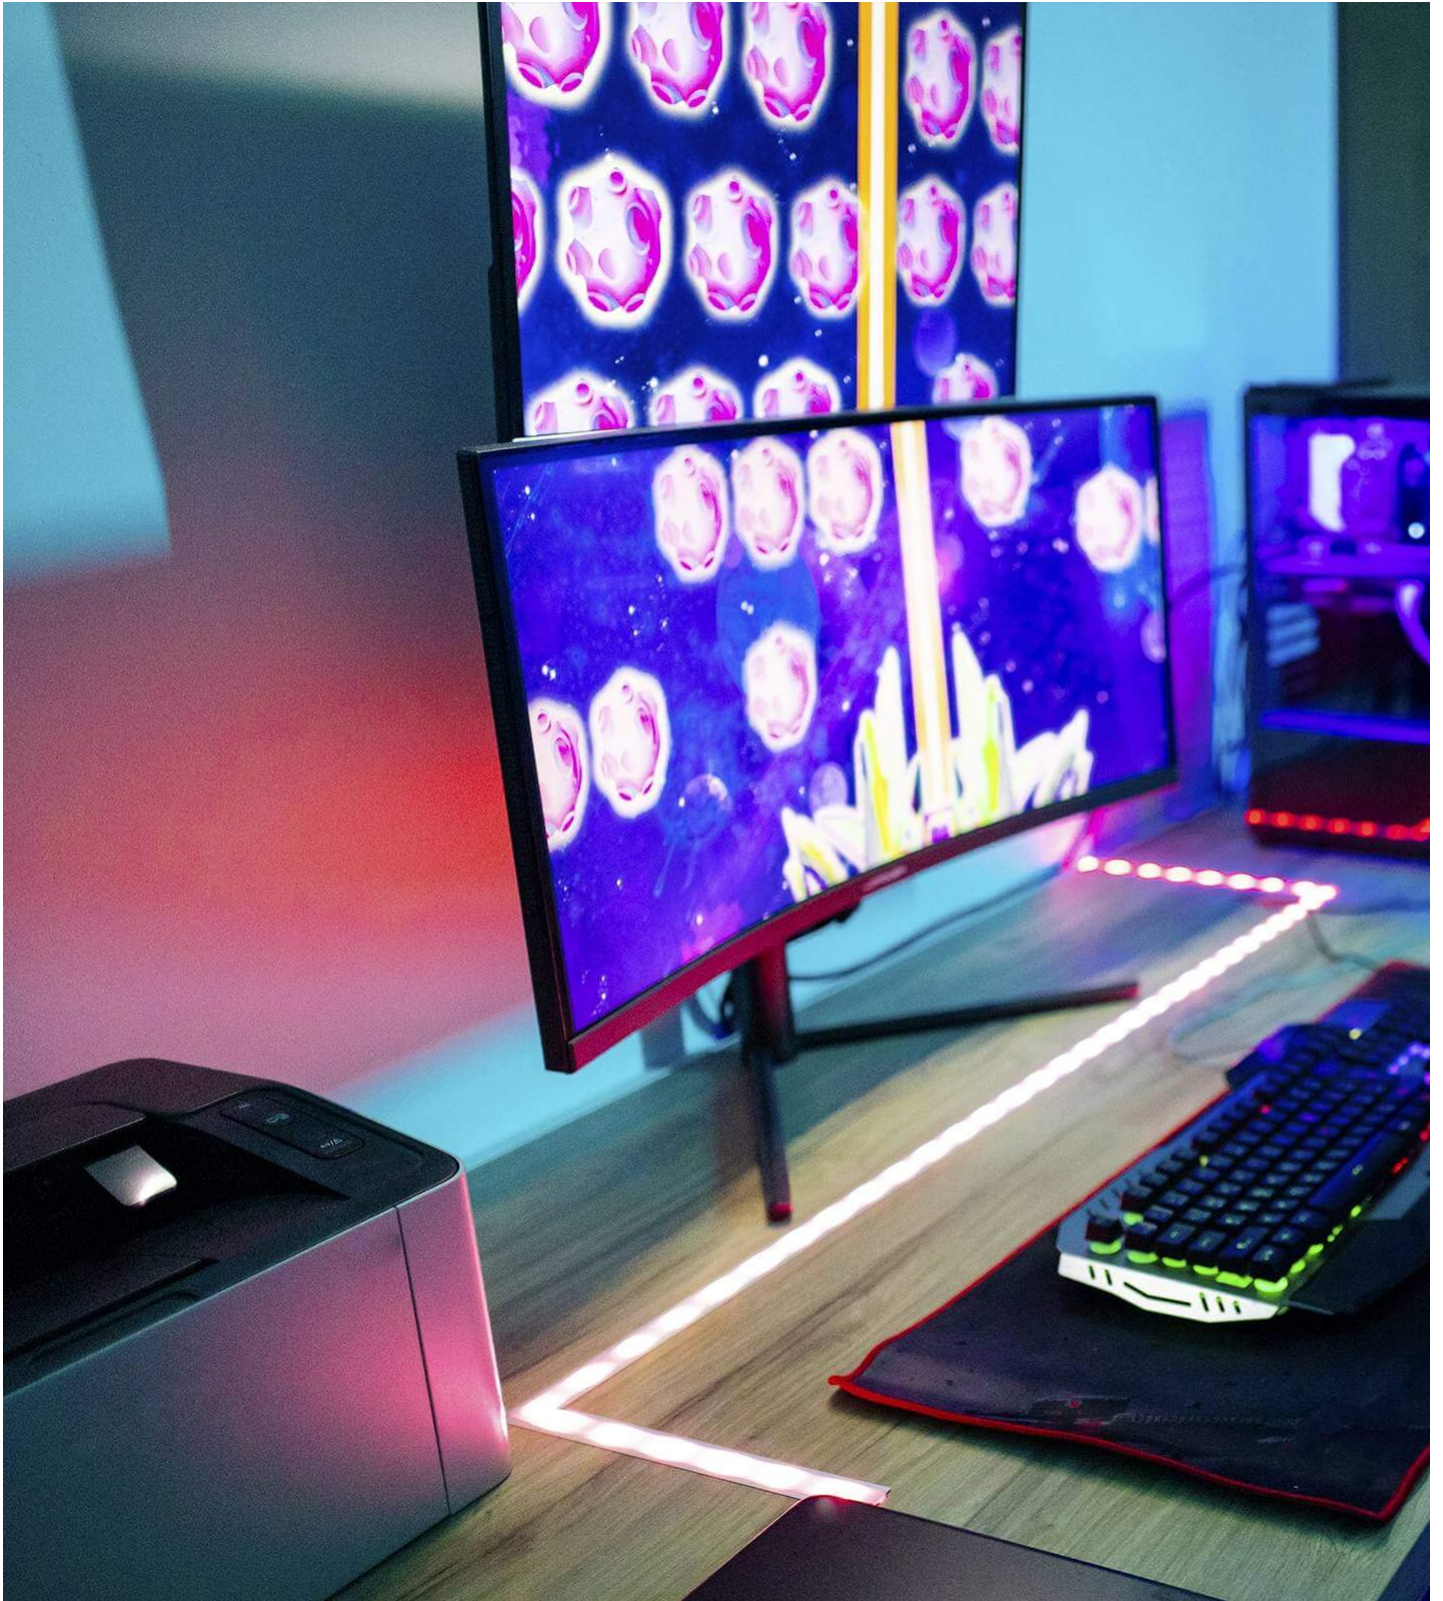

Live Game Streaming

[Previous](#) [Next](#)

Commitment to Best Quality

Each product is rigorously tested under diverse environmental conditions to ensure high-quality, reliable, and cost-effective performance for our customers.