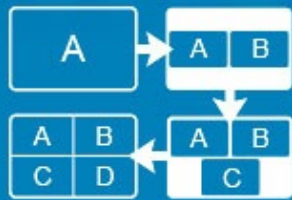

Simultaneous Bi-directional Multistreaming

Expedite collaboration with bi-directional content streaming among 4 participants simultaneously. Click the "Start Sharing" button to stream-in presentation content from your laptop or mobile device, or "Go Live" to stream-out presentation content in real-time to participants located in different rooms or separate floors.

Quad View Flexibility with Auto Layout

The built-in multi-view mode allows up to 4 streamed-in sources to be displayed in quad view on a single screen, and can dynamically adjust its layout according to the number of sources available. Participants can select a streaming-in source to enlarge and make full-screen, enhancing the flexibility of spontaneous presentation adjustments to meet the needs of fast-moving discussions.

Auto Layout

Enlarge Content

Real-time Whiteboard Annotation

The Whiteboard facilitates discussions by enabling multiple participants to take notes and make annotations on any file in real-time. It provides an intuitive experience by featuring text input, pencil, and image uploads, as well as drag-and-drop and enlarge functions. Whiteboard contents can be saved and shared for efficient post-meeting follow-up.

• Brilliant AV Routing

- One HDMI input and dual HDMI outputs plus 4 bi-directional streaming with matrix display support
- Seamless Switching between streamed-in sources for fast idea exchange
- Scaler – features a video scaling function to convert input resolutions to the optimum display resolutions
- Audio DSP – mixes Mic input and HDMI input for HDMI or audio output
- HDMI audio de-embedding support