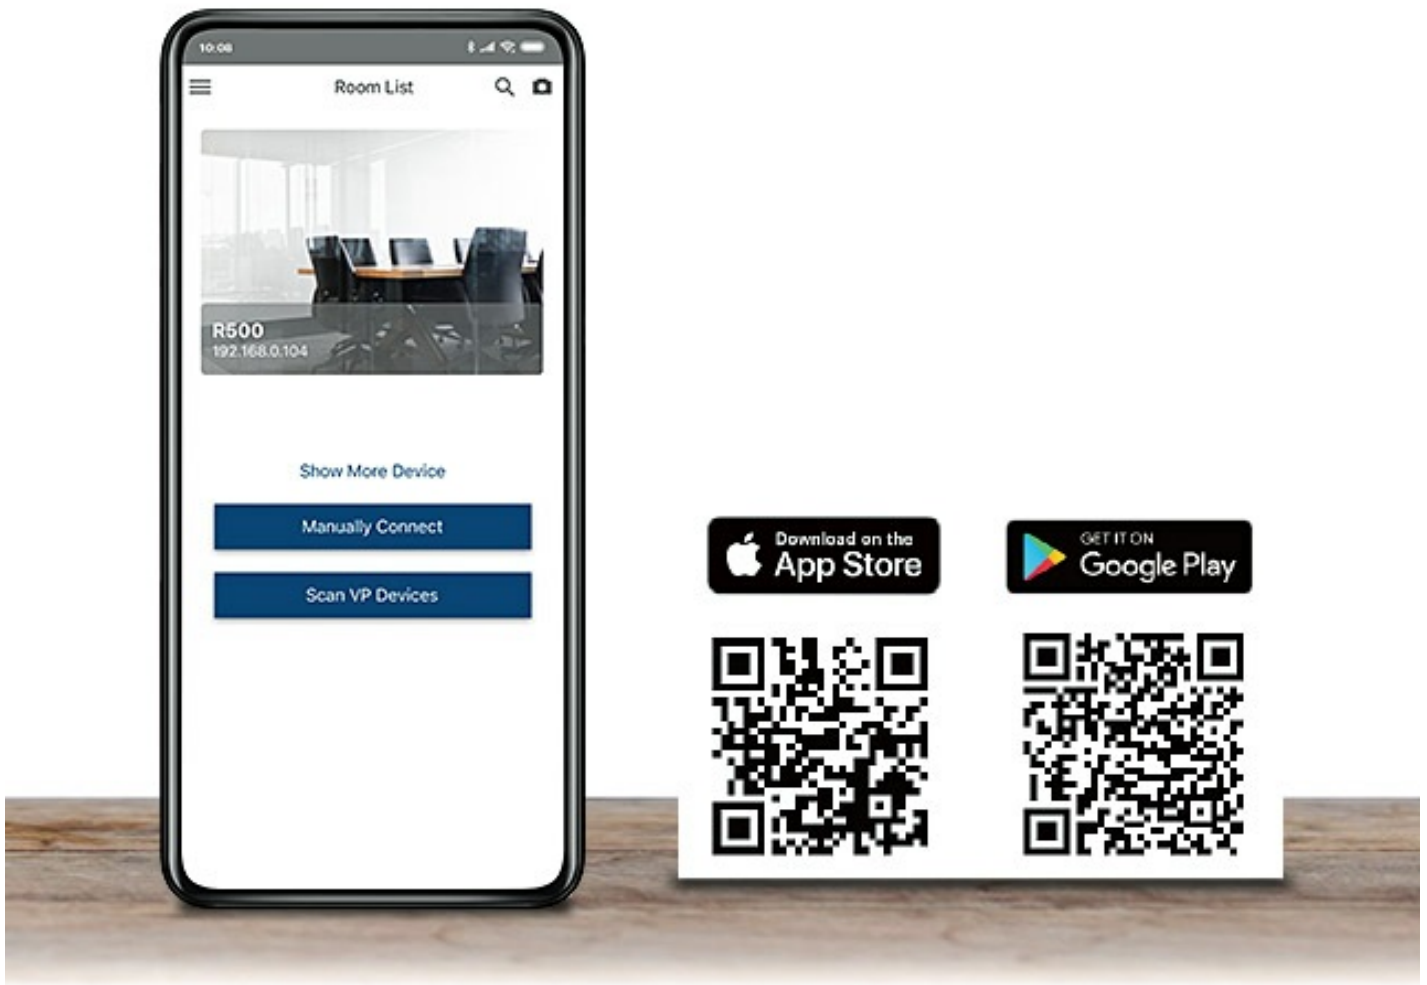

Auto Layout

Enlarge Content

Real-time Whiteboard Annotation

The Whiteboard facilitates discussions by enabling multiple participants to take notes and make annotations on any file in real-time. It provides an intuitive experience by featuring text input, pencil, and image uploads, as well as drag-and-drop and enlarge functions. Whiteboard contents can be saved and shared for efficient post-meeting follow-up.

Contact Us

Get a quote for this product or get in touch with our sales experts

Get Quote

[Contact Sales](#)

Instant Chat Room Sharing

The Chat Room enhances interaction and information sharing between participants. Participants can instantly chat with each other or send files to all participants at once to ensure that everyone is on the same page and has access to relevant information for the meeting.

Mobile App for Engaging Collaboration

Join meetings via the [ATEN Video Presentation Control App](#) that allows you to share content and collaborate directly from your smartphone. This free app features sharing, Whiteboard, and Chat Room, as well as control capabilities to help you deliver smooth, engaging, and productive meetings.

Data Protection with Secure Connections

VP2120 connects to your existing network infrastructure which ensures the layer of corporate IT security protection needed, especially when it comes to sharing wirelessly. Log-ins can be controlled by randomly generated room codes to ensure that only related people have access to the meeting and the data shared during it.