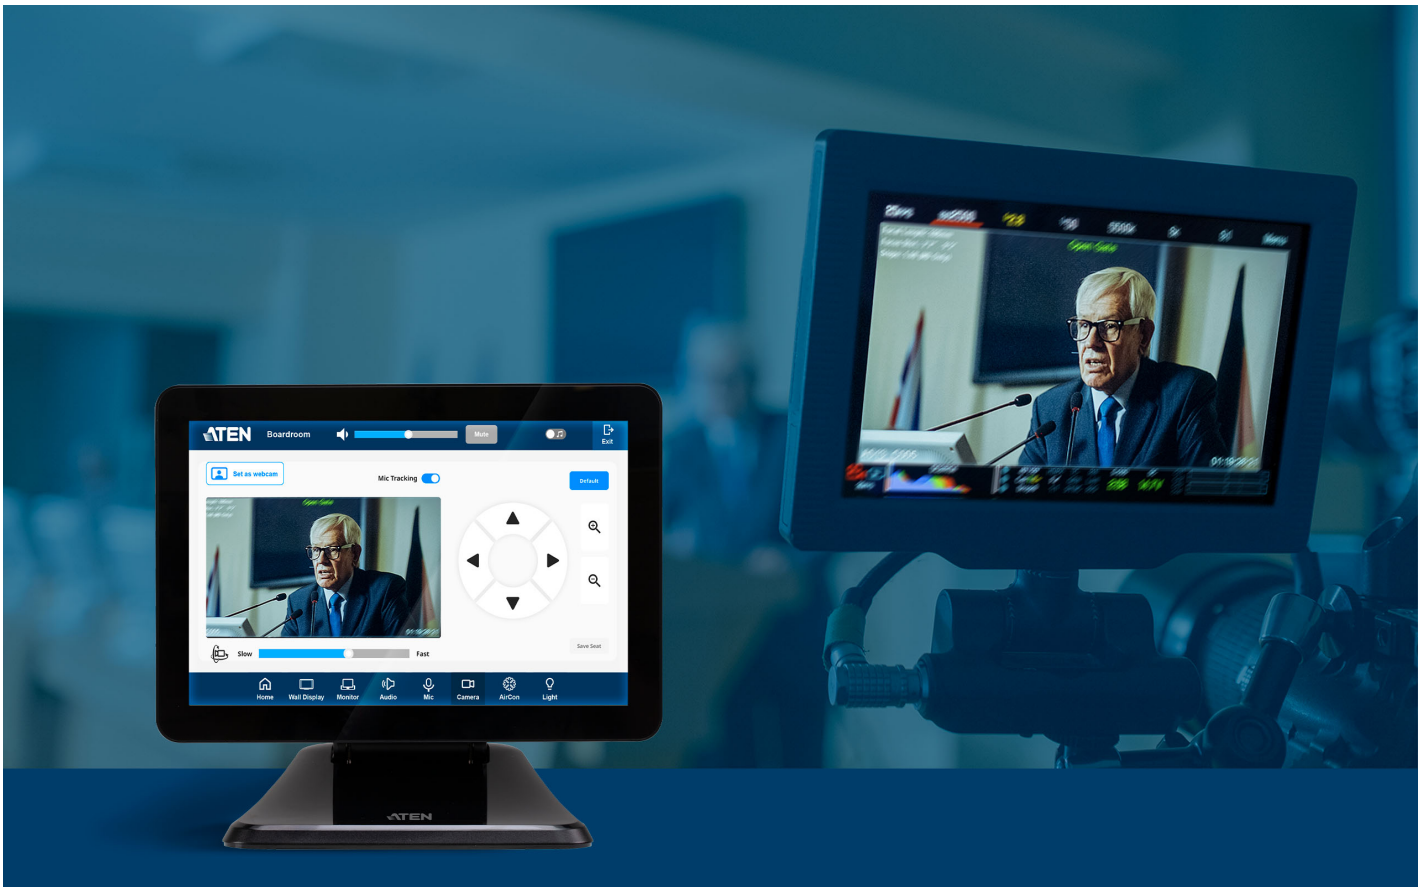

VK330

10.1" Touch Panel

VK330 10.1" Touch Panel

The VK330 10" Touch Panel centralizes system control through an intuitive, responsive interface, allowing quick switching between the ATEN Control System app and third-party applications. Integrated with ATEN's Room Booking System, it also enables room status updates directly from the panel, streamlining meeting setup. Its compact 10" design and PoE capability make it ideal for mid- to large-sized meeting and conference rooms, where a clearly readable screen and simplified cabling are essential.

App Switching

RBS Integration

Video Streaming
Preview

Multi-Room
Centralized Control

Power
over Ethernet

VESA Mounting

Third-Party Application Control with AppSwitcher

In addition to interfacing with the ATEN Control System, the VK330 also serves as a dedicated, cost-effective touch panel for third-party apps such as video conferencing, device control, or custom room apps, enabling direct control without a separate controller.

Streamlining Access with In-Room Booking Control

With integration into [ATEN Unizon](#) and the Room Booking System, booking a room, checking in or out, viewing room status, and extending a meeting are all just a few taps away on the panel – anytime during a meeting.

Real-Time Video Streaming Preview

The VK330 displays real-time feeds from IP cameras and ATEN VE89 series video over IP transmitters via native RTSP/ONVIF protocols, enabling direct preview and seamless switching of video sources from the panel.