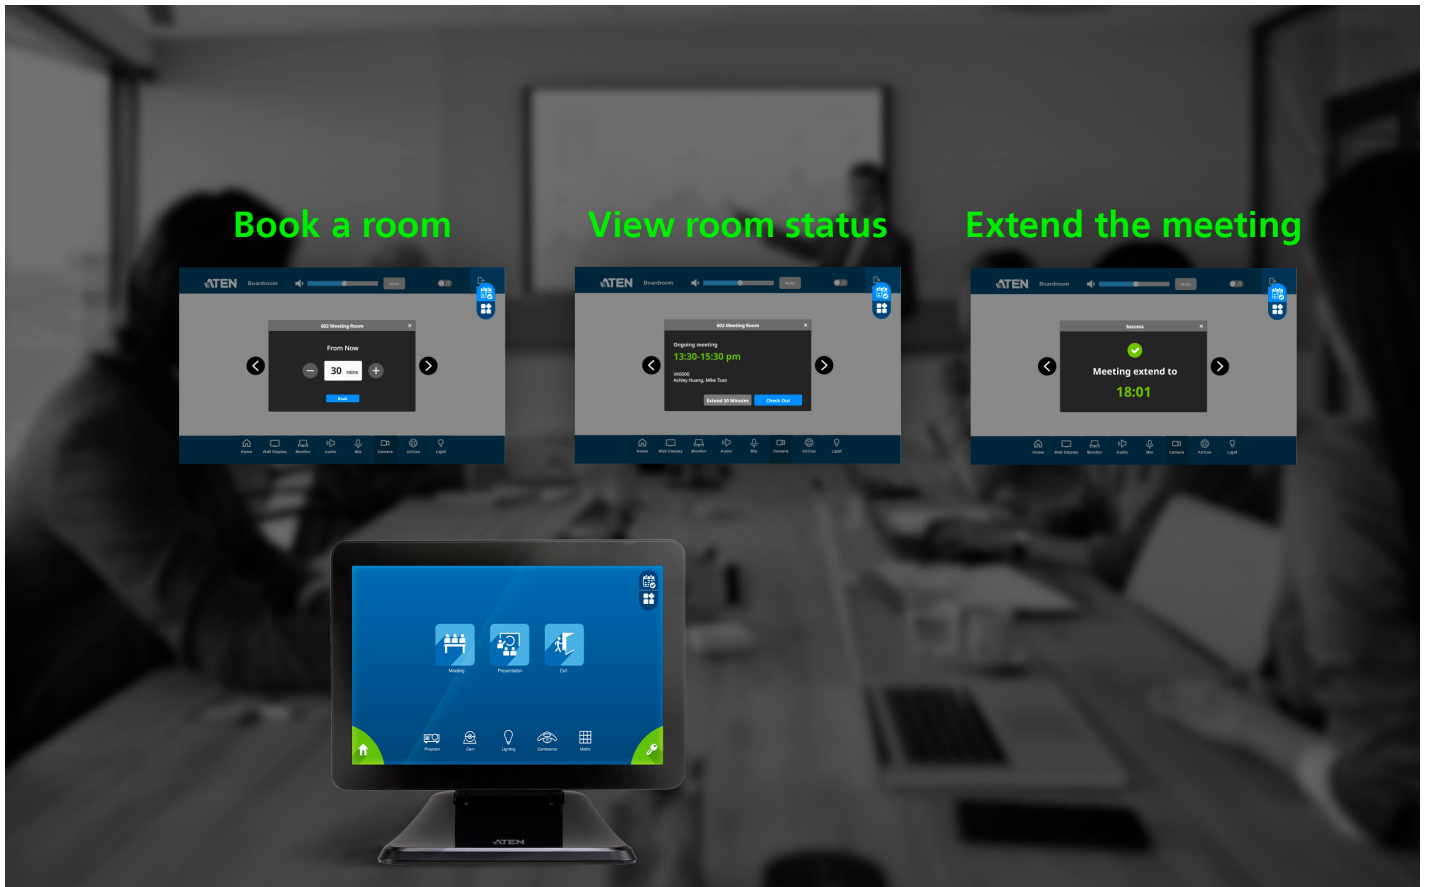

VK330

10.1" Touch Panel

VK330 10.1" Touch Panel

The VK330 10" Touch Panel centralizes system control through an intuitive, responsive interface, allowing quick switching between the ATEN Control System app and third-party applications. Integrated with ATEN's Room Booking System, it also enables room status updates directly from the panel, streamlining meeting setup. Its compact 10" design and PoE capability make it ideal for mid- to large-sized meeting and conference rooms, where a clearly readable screen and simplified cabling are essential.

App Switching

RBS Integration

Video Streaming
Preview

Multi-Room
Centralized Control

Power
over Ethernet

VESA Mounting

Third-Party Application Control with AppSwitcher

In addition to interfacing with the ATEN Control System, the VK330 also serves as a dedicated, cost-effective touch panel for third-party apps such as video conferencing, device control, or custom room apps, enabling direct control without a separate controller.

Streamlining Access with In-Room Booking Control

With integration into [ATEN Unizon](#) and the Room Booking System, booking a room, checking in or out, viewing room status, and extending a meeting are all just a few taps away on the panel – anytime during a meeting.

Real-Time Video Streaming Preview

The VK330 displays real-time feeds from IP cameras and ATEN VE89 series video over IP transmitters via native RTSP/ONVIF protocols, enabling direct preview and seamless switching of video sources from the panel.