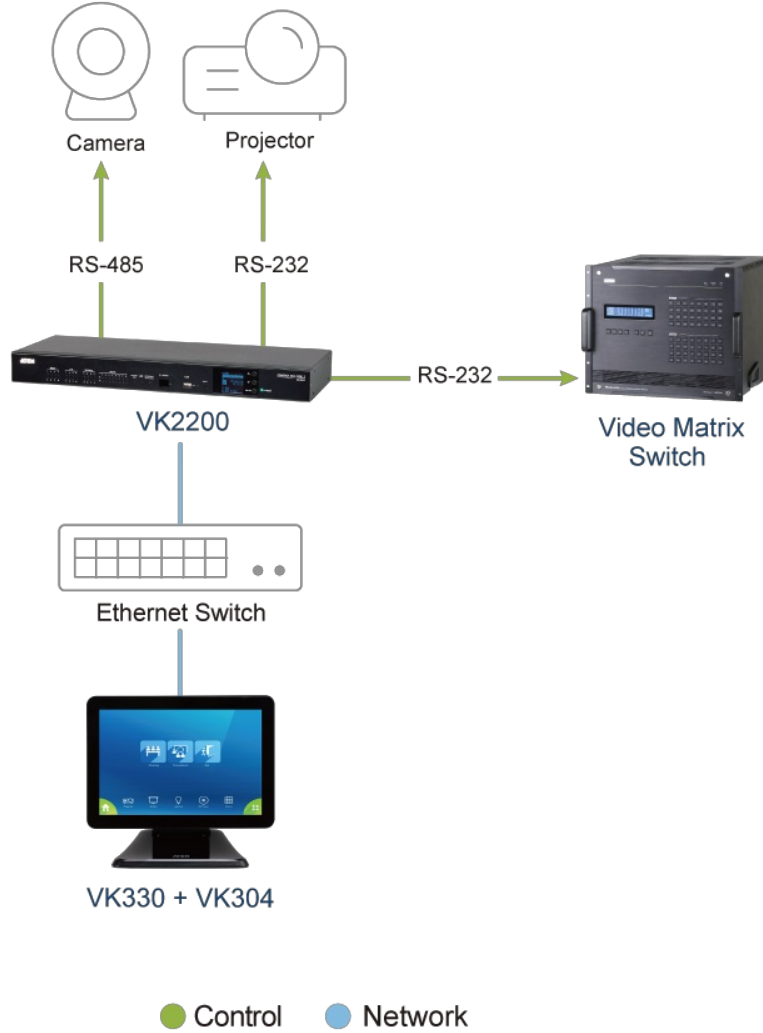

Diagram

► Basic Application

ATEN International Co., Ltd.

3F., No.125, Sec. 2, Datong Rd., Sijhih District., New Taipei City 221, Taiwan
Phone: 886-2-8692-6789 Fax: 886-2-8692-6767
www.aten.com E-mail: marketing@aten.com