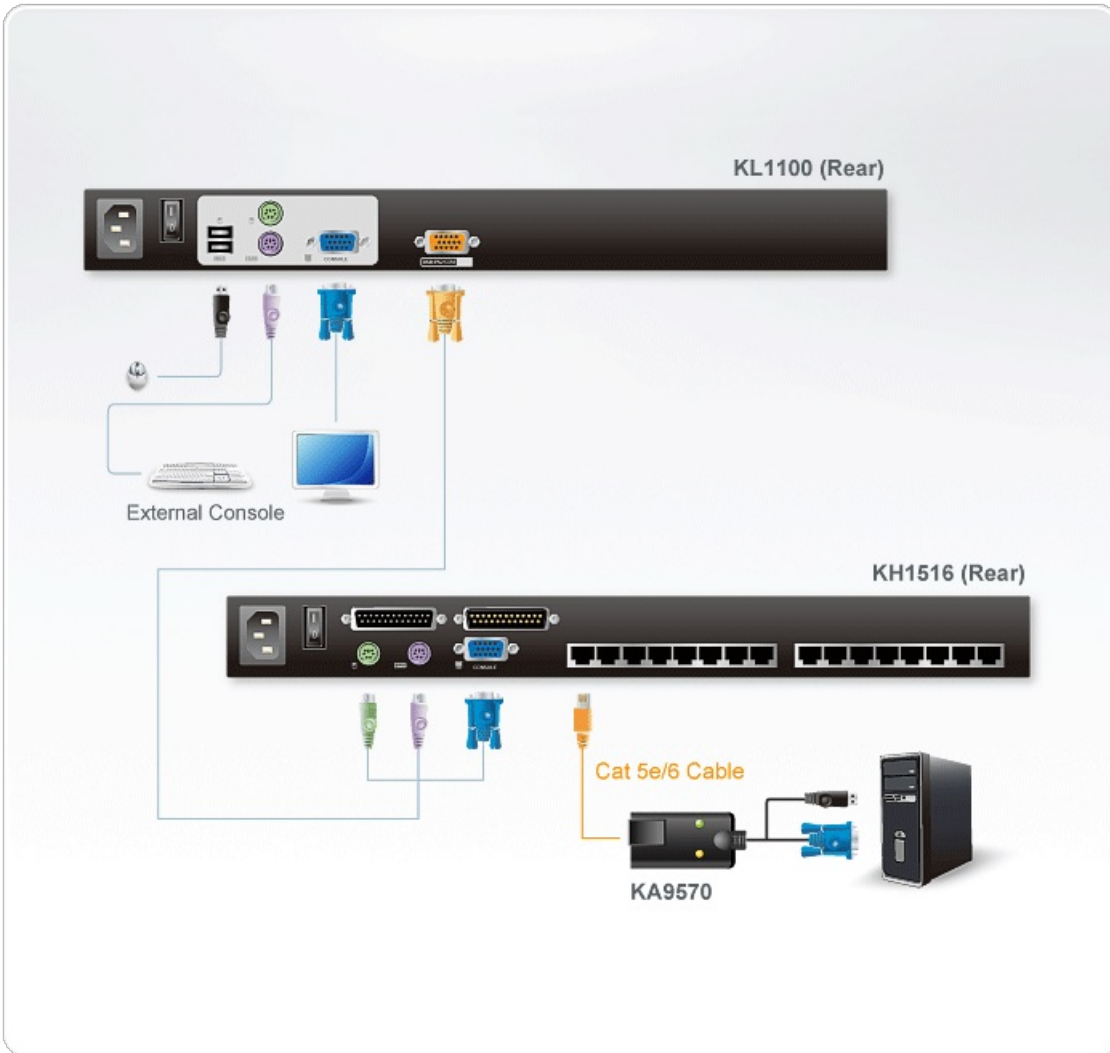

Diagram

ATEN International Co., Ltd.

3F., No.125, Sec. 2, Datong Rd., Sijhih District., New Taipei City 221, Taiwan
Phone: 886-2-8692-6789 Fax: 886-2-8692-6767
www.aten.com E-mail: marketing@aten.com

© Copyright 2015 ATEN® International Co., Ltd.
ATEN and the ATEN logo are trademarks of ATEN International Co., Ltd.
All rights reserved. All other trademarks are the property of their
respective owners.