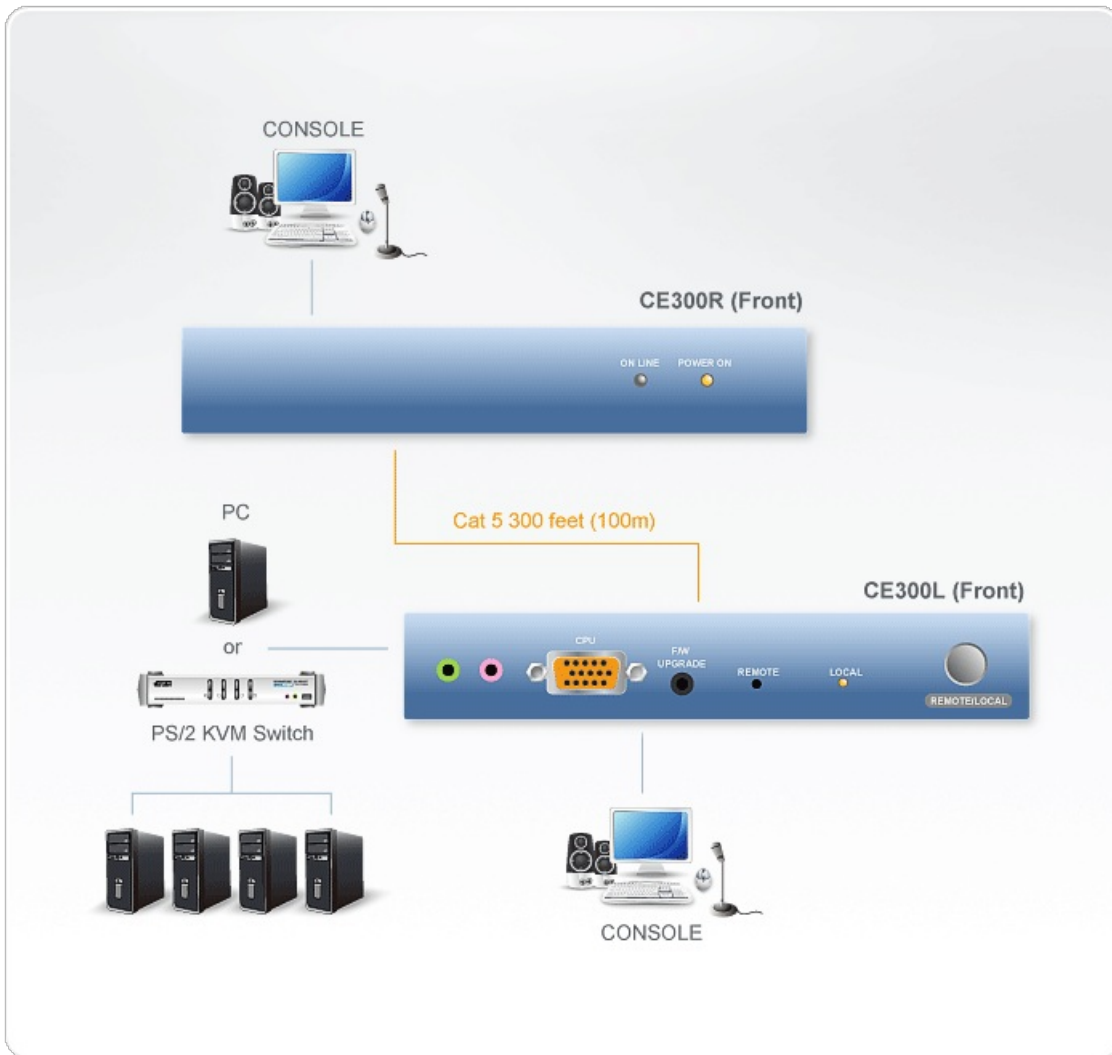

Diagram

ATEN International Co., Ltd.

3F., No.125, Sec. 2, Datong Rd., Sijhih District., New Taipei City 221, Taiwan
Phone: 886-2-8692-6789 Fax: 886-2-8692-6767
www.aten.com E-mail: marketing@aten.com

© Copyright 2015 ATEN® International Co., Ltd.
ATEN and the ATEN logo are trademarks of ATEN International Co., Ltd.
All rights reserved. All other trademarks are the property of their
respective owners.