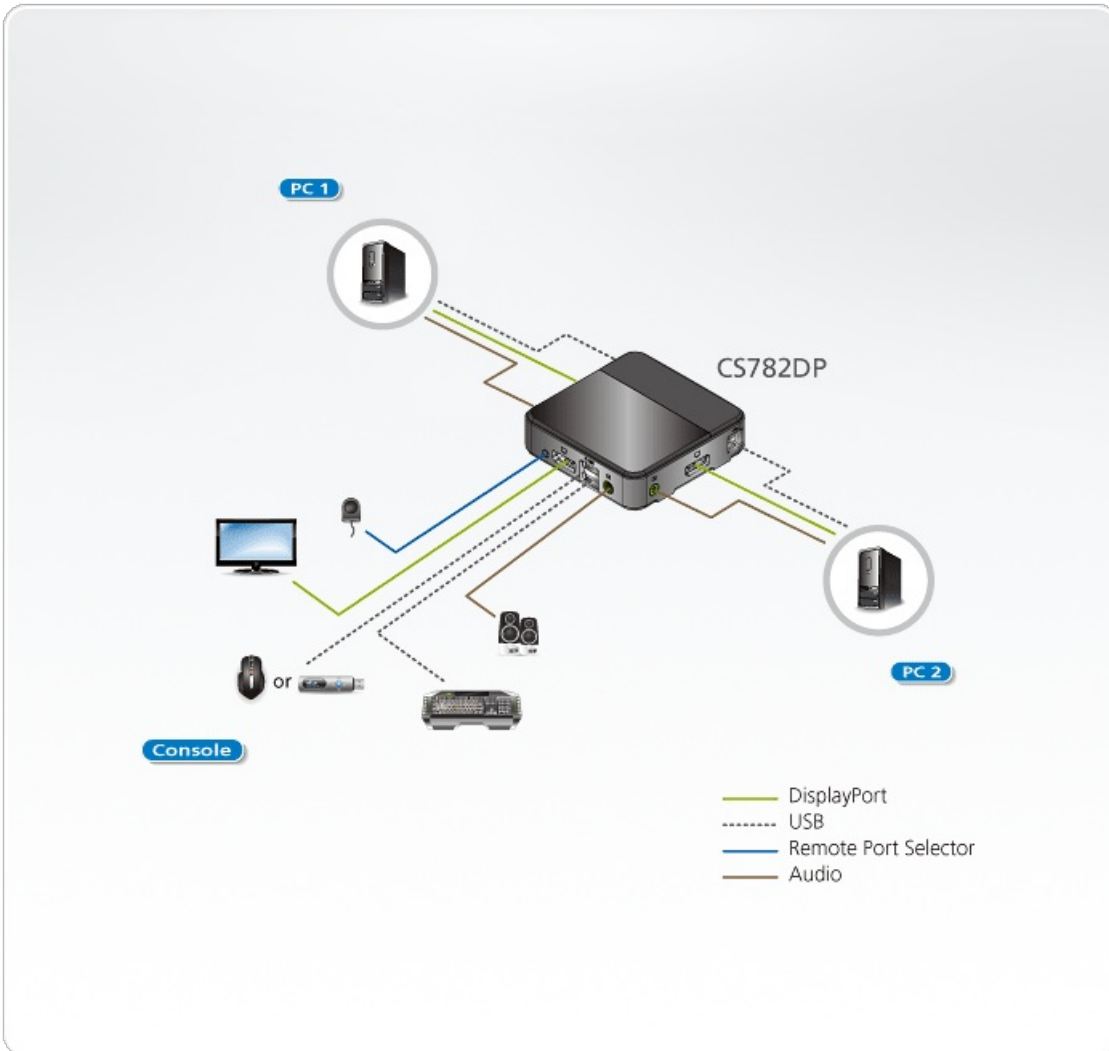

Diagram

ATEN International Co., Ltd.

3F., No.125, Sec. 2, Datong Rd., Sijhih District., New Taipei City 221, Taiwan
Phone: 886-2-8692-6789 Fax: 886-2-8692-6767
www.aten.com E-mail: marketing@aten.com

© Copyright 2015 ATEN® International Co., Ltd.
ATEN and the ATEN logo are trademarks of ATEN International Co., Ltd.
All rights reserved. All other trademarks are the property of their
respective owners.