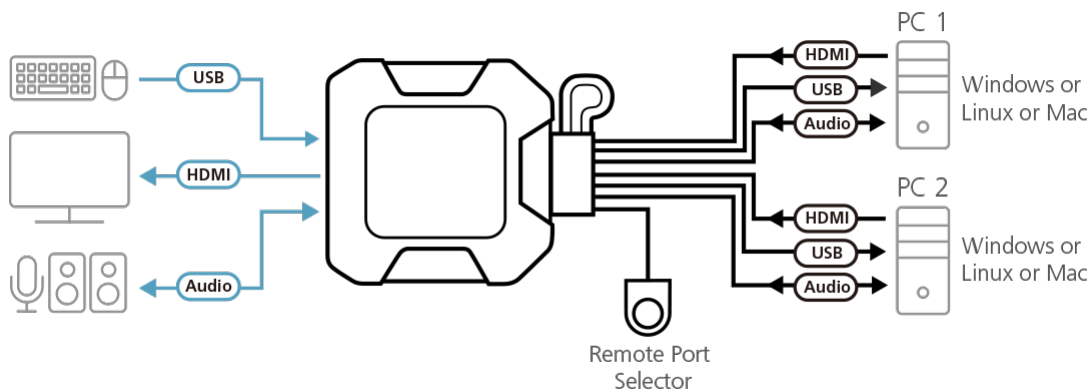

Specifications

Computer Connections	2
Port Selection	Remote Port Selector
Connectors	
Console Ports	1 x HDMI Female 2 x USB Type A Female 1 x 3.5mm Audio Jack Female (Green) 1 x 3.5mm Audio Jack Female (Pink)
KVM (Computer) Ports	2 x HDMI Male 2 x USB Type A Male 2 x 3.5mm Audio Jack Male (Green) 2 x 3.5mm Audio Jack Male (Pink)
Power (Optional)	1 x USB Micro Type B Female
LEDs	
KVM Port (On Line /Selected)	2 (White)
Cable Length	
KVM	2 x 1.2 m
Remote Port Selector	1.8 m
Emulation	
Keyboard / Mouse	N/A
Video	Up to 4096 x 2160 @ 60Hz, 2560 x 1440 @ 144Hz
Power Consumption	DC5V:1.4W:19BTU/h Note: ● The measurement in Watts indicates the typical power consumption of the device with no external loading. ● The measurement in BTU/h indicates the power consumption of the device when it is fully loaded.
Environmental	
Operating Temperature	0 - 50°C
Storage Temperature	-20 - 60°C
Humidity	0-80% RH, Non-condensing
Physical Properties	
Housing	Plastic
Weight	0.34 kg (0.75 lb)
Dimensions (L x W x H)	8.34 x 8.42 x 3.04 cm (3.28 x 3.31 x 1.2 in.)
Note	For some of rack mount products, please note that the standard physical dimensions of WxDxH are expressed using a LxWxH format.

Diagram

ATEN International Co., Ltd.

3F., No.125, Sec. 2, Datong Rd., Sijhih District., New Taipei City 221, Taiwan
Phone: 886-2-8692-6789 Fax: 886-2-8692-6767
www.aten.com E-mail: marketing@aten.com