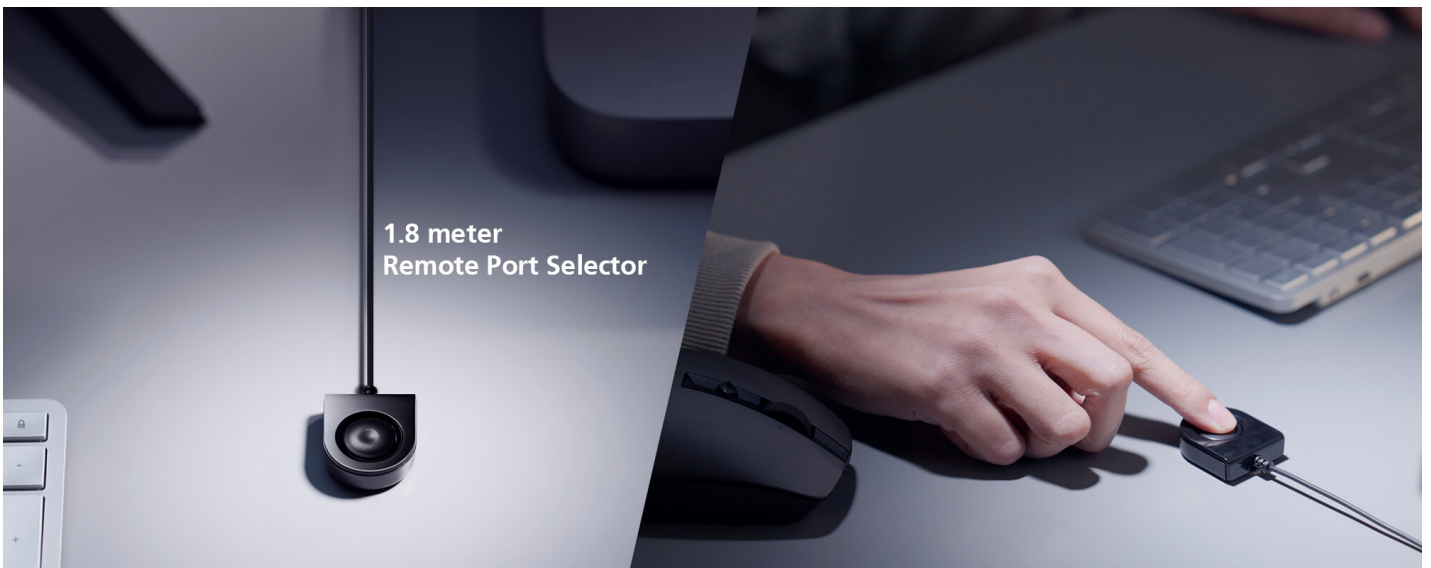

Bus-Powered

Easy Hook

CS22H
2-Port USB 4K HDMI Cable KVM Switch
with Remote Port Selector

HDMITM
HIGH-DEFINITION MULTIMEDIA INTERFACE

Control 2 PCs with one Keyboard / Mouse / Monitor

Boost your productivity and simplify your desktop setup with the CS22H USB 4K HDMI Cable KVM Switch. Whether you're working, creating, or playing, you can manage two computers using a single keyboard, mouse, and monitor, and switch effortlessly between them with just a push of a button.

Switch Seamlessly with A Simple Pushbutton

The 1.8-meter remote port selector can be flexibly located, allowing quick and straightforward switching between 2 computers from anywhere on the desktop.

**Bus-Powered for Eco Efficiency**

Its compact and bus-powered design provides an efficient installation without bulky cable setups, and the newly-designed hook allows users to place the CS22H wherever they want to keep desktop tidy and well-organized. This plug and play switch is ideal for people who need quick control to multitask between two computers at the desktop in any environment.