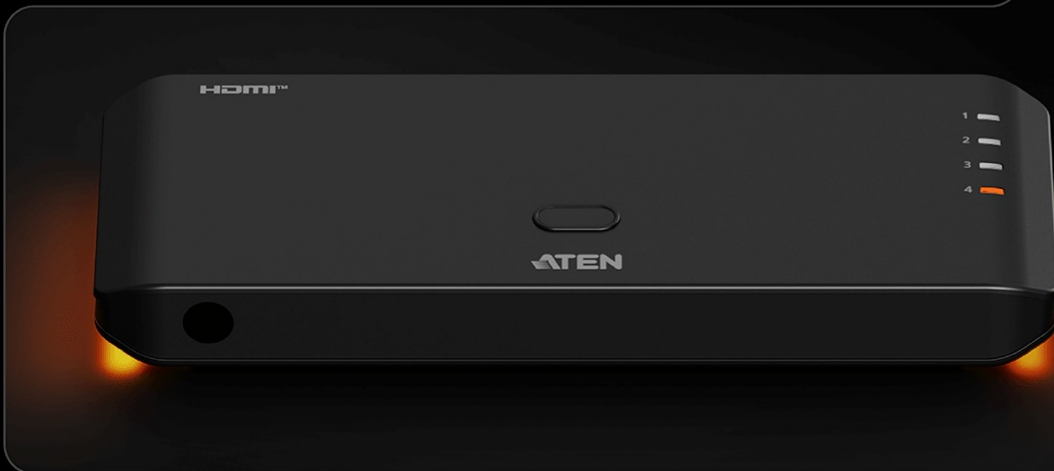

VS4841

4-Port True 4K HDMI Switch

essentials

4-Port True 4K HDMI Switch

VS4841

Superior Video

3D | Deep Color | HDR10+

Premium Audio

Pushbutton |
IR Remote Control

One-Button Switch, Four Ways to Play

essentials 4-Port True 4K HDMI Switch **VS4841**

All references to and depictions of compatible products, including those produced by Apple, Sony Interactive Entertainment (PlayStation), or Microsoft (Xbox), are for compatibility demonstration purposes only, not intended to suggest any endorsement or sponsorship by or affiliation with those product manufacturers.

The ATEN VS4841 4-Port True 4K HDMI Switch is a compact, sleek, and portable device that allows you to switch between four different HDMI sources (laptop, desktop PC, PS5, and Xbox) to a single monitor or TV. It features a one-button control and supports 4K@60Hz video resolution, making it an ideal solution for gamers and professionals alike.

Sleek.

Compact.

Portable.

Accent Light

Stay in Sync with a Stylish Glow

One-Button Switch

Switch between devices effortlessly using the pushbutton or the IR remote.

True 4K + HDR