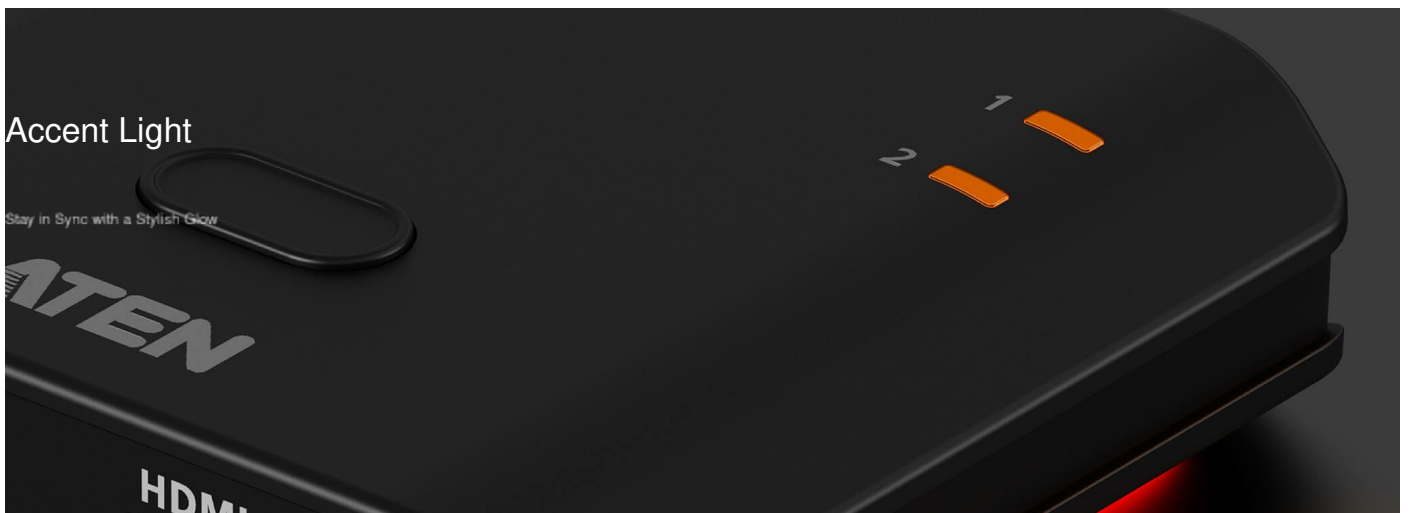

The ATEN CS845 is a True 4K (4096 x 2160) splitter designed to handle demanding 4K content, professional, and broadcast grade 4K applications. It provides flexible dual-screen outputs (DVI-D) to the desktop environment with dual 4K output, HDCP 2.2 and HDCP 2.3 compliance, and built-in 3.5mm stereo audio output. The CS845 is CE, FCC, and RoHS Compliant. It is also available in a smaller form factor for a more compact desktop environment.

Aesthetic.

Compact.

Portable.

Accent Light

Stay in Sync with a Stylish Glow

True 4K + HDR

Crisp, Ultra High-Def Clarity

FHD

True 4K + HDR

Broad Device Compatibility

Works with a wide range of input and output devices.

1 input

EDID Sync™
Optimal video distribution

Plug-and-Play

2 outputs

One-Touch Screen Off

Switch off the second display with a simple press of the pushbutton.

What's in the Box

2-Port True 4K HDMI Splitter

VS4812

USB Power Cable
Type-C to Type-A
(1 m)

Talk to Our Experts

If you prefer to have ATEN contact you, please complete the form and a representative will be in touch with you shortly