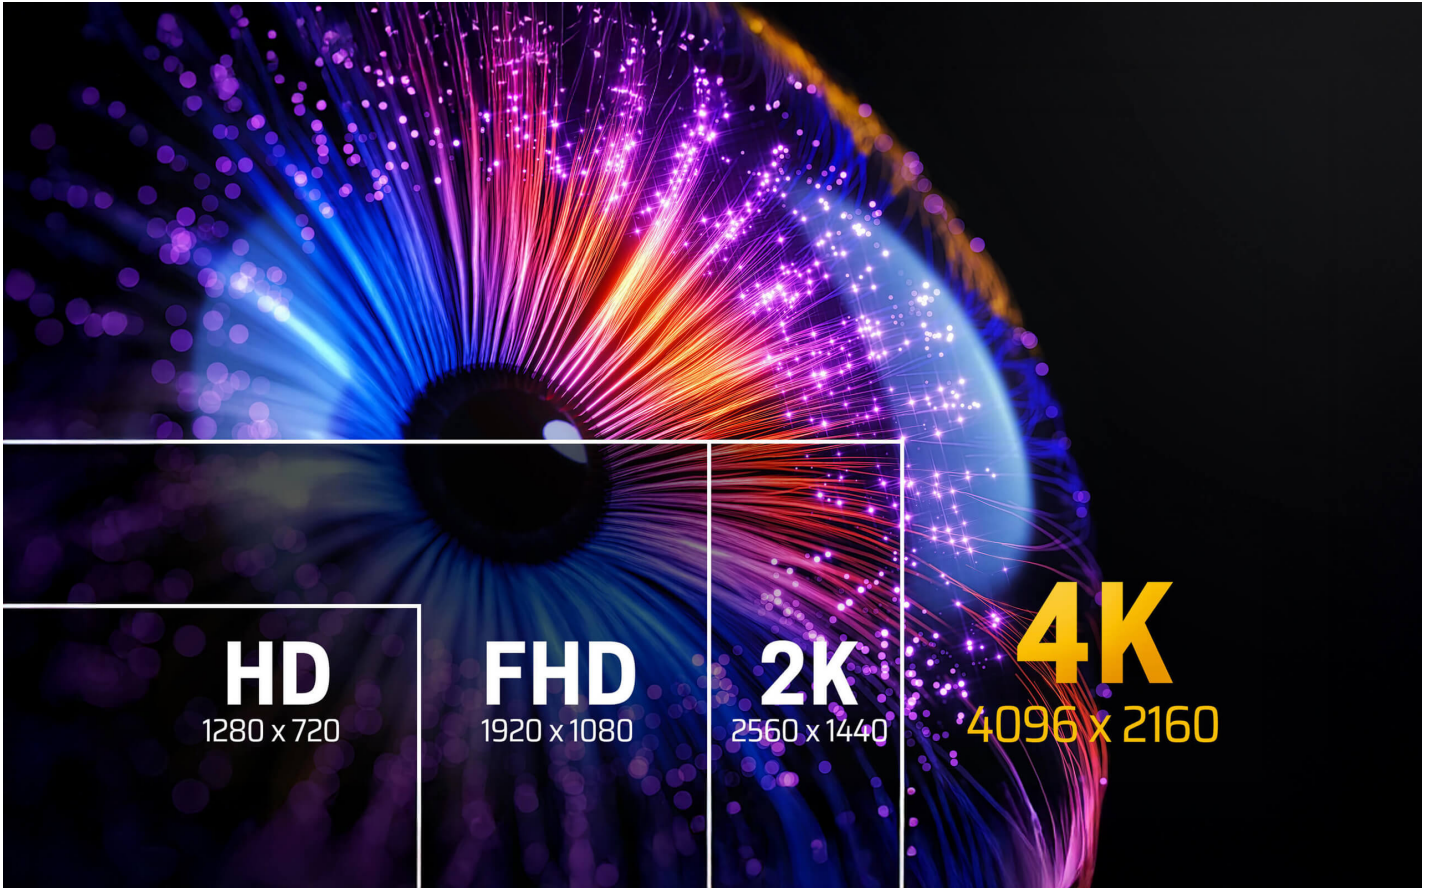

### 2L-7D01H

1 m High Speed HDMI™ Cable with Ethernet (True 4K)

### High Speed True 4K HDMI Cable with Ethernet

HDMI 2.0 / 4K TRUE HDR / 18 Gbps / HDCP 2.2 / 21:9 Aspect Ratio / 90° Bend radius

Stunning 4K Clarity with HDR Enhancement

Featuring True 4K visual clarity, the addition of HDR further delivers stunning video quality by enhancing brightness, contrast, and color range for more vibrant and vivid images.

**Captivating Cinematic Audio-Visual Mastery**

- Up to 32 channels for an ultimate surround sound experience
- 1536 kHz audio sample rate for realistic audio presentation
- Ultra-wide 21:9 aspect ratio for cinema-level video experience