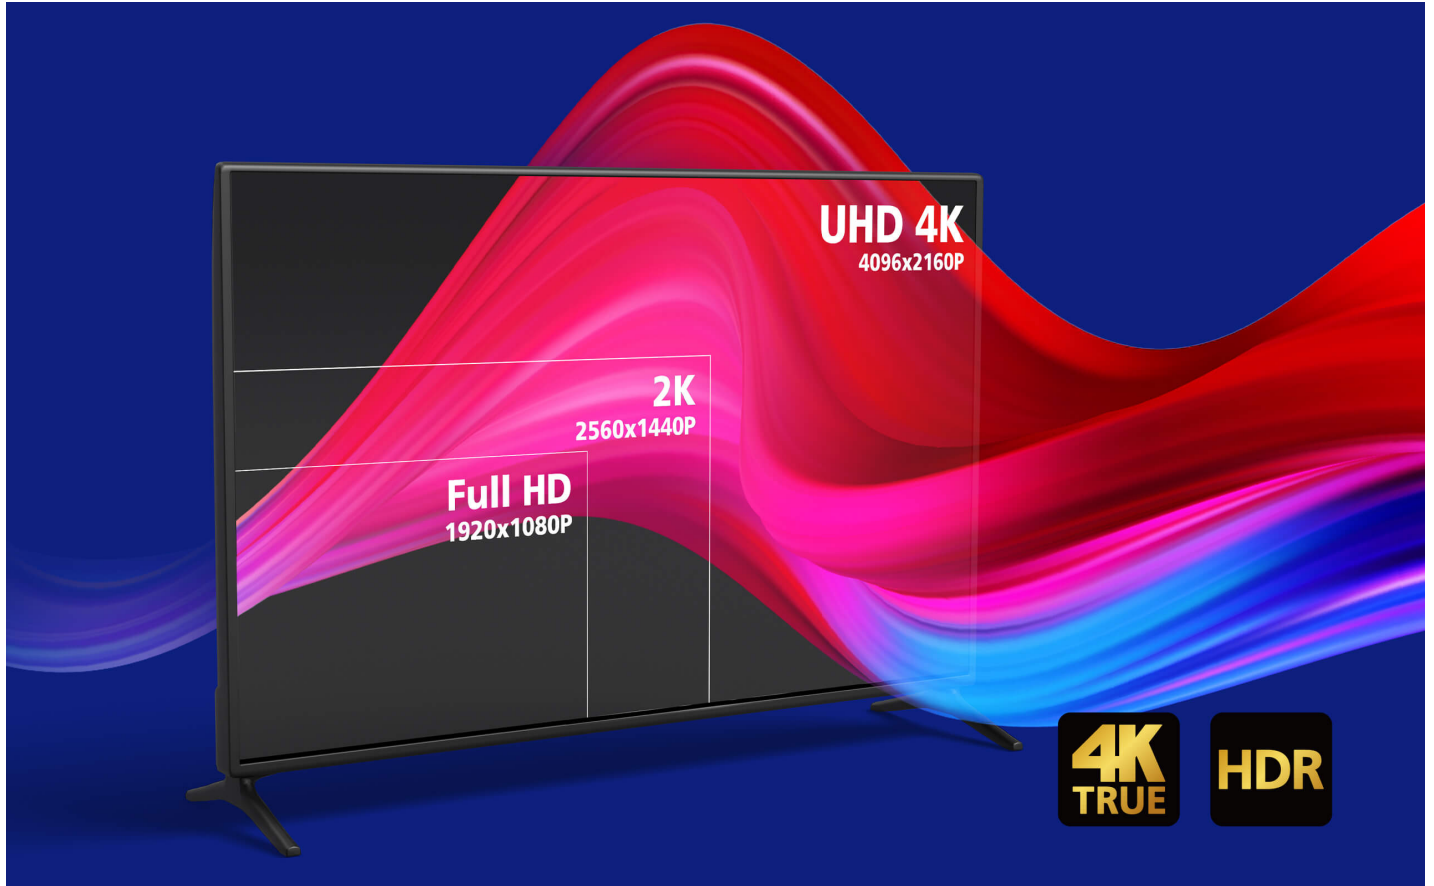

VE781020

20M True 4K HDMI Active Optical Cable (True 4K@20m)

Delivering Pristine Presentations with True 4K HDMI AOC

Anti-EMI

HDMI / 18 Gbps

HDCP 2.2

10 m / 20 m / 30 m

True 4K HDMI Active Optical Cable

The [VE781010](#), [VE781020](#), and [VE781030](#) are hybrid True 4K HDMI Active Optical Cables that integrate both optical fiber and copper wires, enabling seamless high-bandwidth data transmission in AV installations. With a slim 4.5 mm outer diameter, these EMI-resistant HDMI Active Optical cables come in lengths of 10, 20, and 30 meters, delivering vivid True 4K (4096 x 2160 @ 60 Hz, 4:4:4) visual clarity over long distances, making them ideal for meeting rooms, home cinemas, and digital signage setups.

**4K
TRUE**

**HDCP
2.2**

HDR

True 4K HDR, True Immersion

Indulge in the unmatched realism of video resolution up to 4096x2160@60Hz 4:4:4, powered by 18Gbps ultra-high-speed bandwidth. This ensures smooth, vibrant image quality with stunning clarity, rich colors, and exceptional contrast, offering a truly immersive viewing experience.

- Customer Type *

Job Title *

Features

ATEN VE781020 True 4K HDMI Active Optical Cable utilizes AOC technology that enables conversion between input signals and optical signals for optimum high bandwidth data transmissions. The EMI-resistant optical cables come in 20 m with full support of True 4K resolutions. It is fully compliant with HDCP 2.2 standards and meets HDMI specifications including 3D, deep color, and data rates up to 18 Gbps. Supported Dolby True HD and DTS-HD Master Audio, the optical cables guarantee lossless audio signal transmissions. The VE781020 optical cable is an ideal solution for extending the reach of your digital signage in a wide range of settings, such as traffic stations, shopping centers, and hospital facilities.