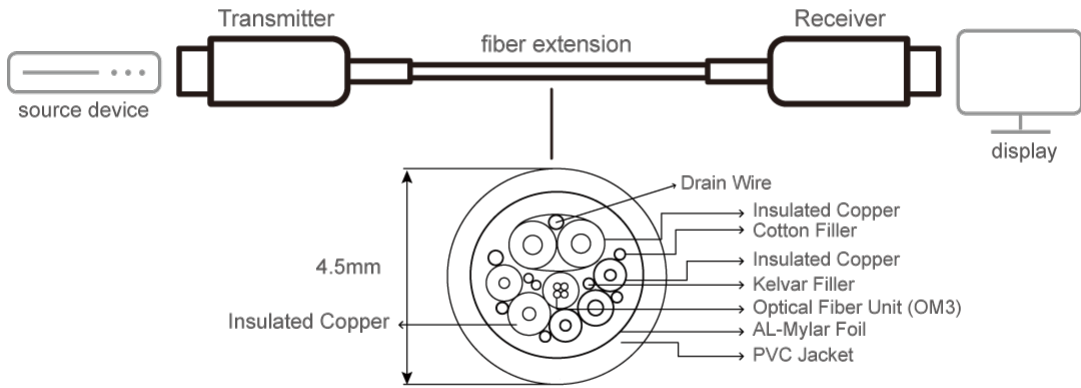

Diagram

ATEN International Co., Ltd.

3F., No.125, Sec. 2, Datong Rd., Sijhih District., New Taipei City 221, Taiwan
Phone: 886-2-8692-6789 Fax: 886-2-8692-6767
www.aten.com E-mail: marketing@aten.com