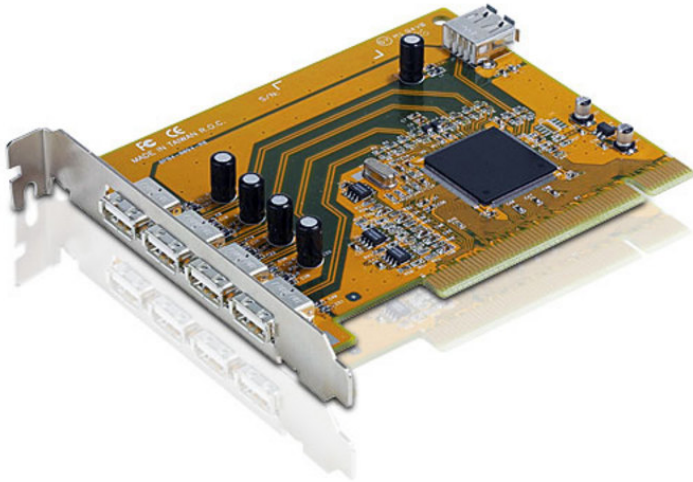

IC250U

5-Port USB 2.0 PCI Card

IC250U is a PCI card with 5 USB ports. It supports hot plug and PnP.

Egenskaper

- 5 port USB 2.0 PCI Card.
- Fully compliant with the USB 2.0 specification.
- Supports transfer speeds of up to 480 Mbps.
- Compatible with PC systems.
- Hot swappable.
- OS Support: Windows 2000, Windows XP, [Windows Vista](#)