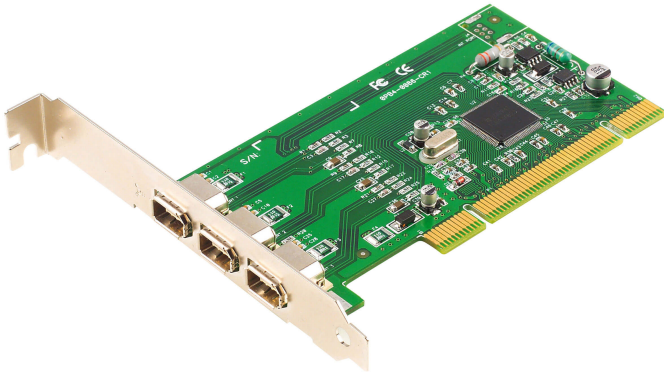

## IC1394

3-Port FireWire PCI card

IC1394 is a hub with 3 built-in IEEE 1394 ports for expanding computer peripherals.

### Egenskaper

- Firewire to PCI adapter card supports digital camcorders, hard drivers, scanners, and more.
- Provides 3 independent, fully functioning downstream ports.
- IEEE 1394, IEEE-1394a Compliant.
- Supports transfer speeds of up to 100, 200, and 400 Mbps; automatically uses the highest speed the peripheral supports.
- Supports hot swapping.
- Installs inside the computer: save space; allows for a neat and tidy work environment; no cable mess on the desktop.
- Supports up to 63 daisy-chained external devices running simultaneously.
- OS Support: Windows 2000, Windows XP, [Windows Vista](#)